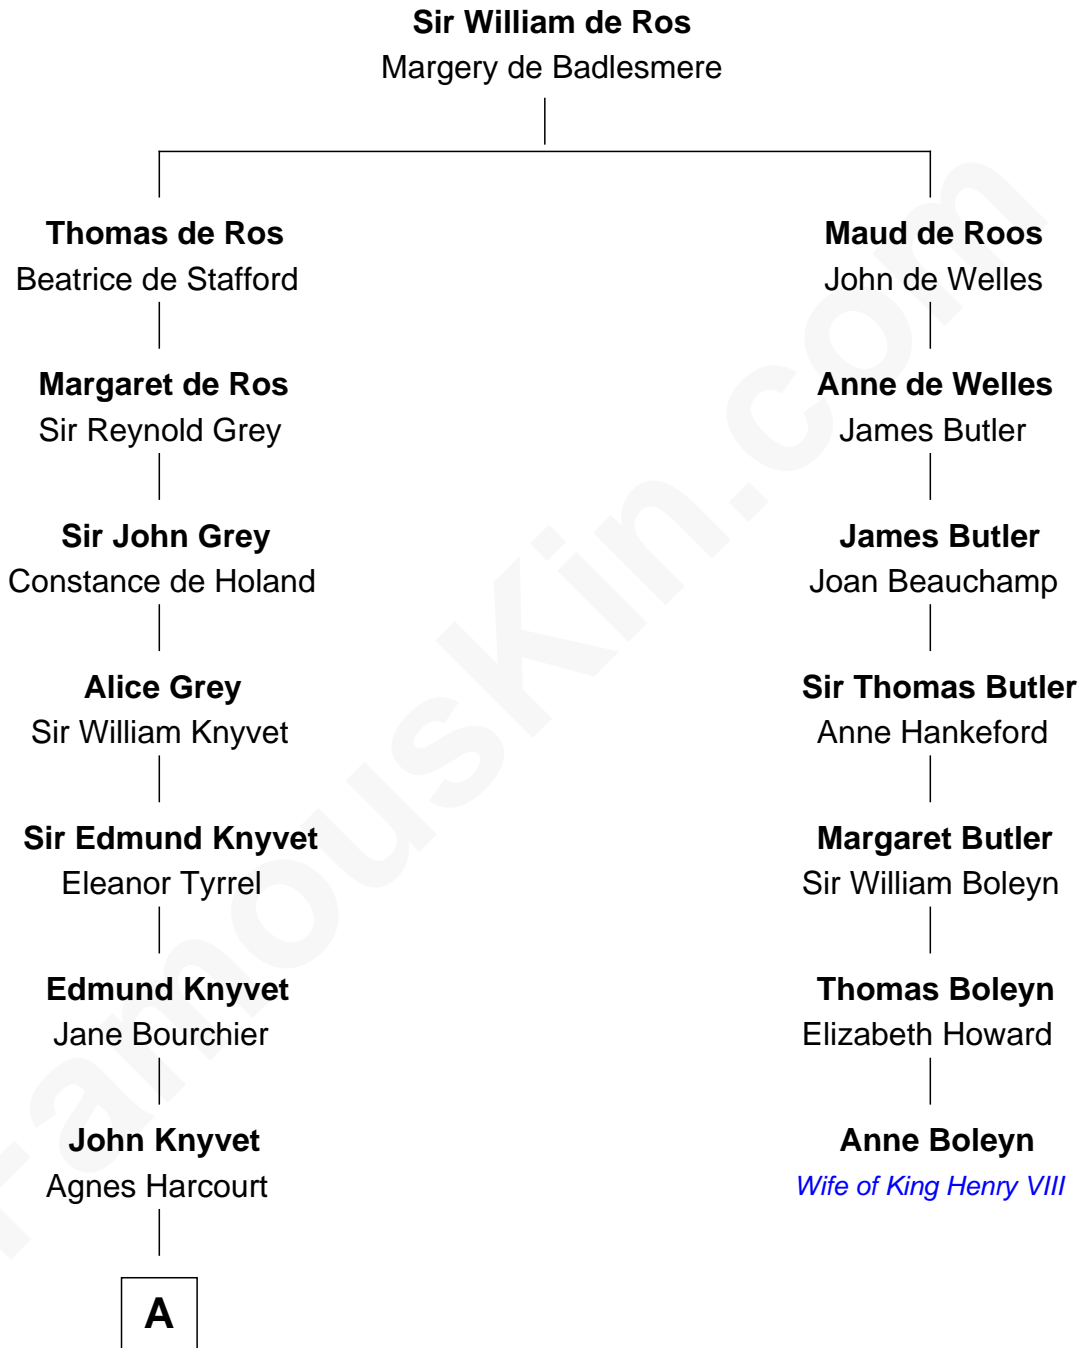

FamousKin.com
Relationship Chart of
Story Musgrave
NASA Astronaut

6th cousin 14 times removed of

Anne Boleyn
2nd Wife of King Henry VIII

A

Abigail Knyvet

Martin Sedley

Muriel Sedley

Brampton Gurdon