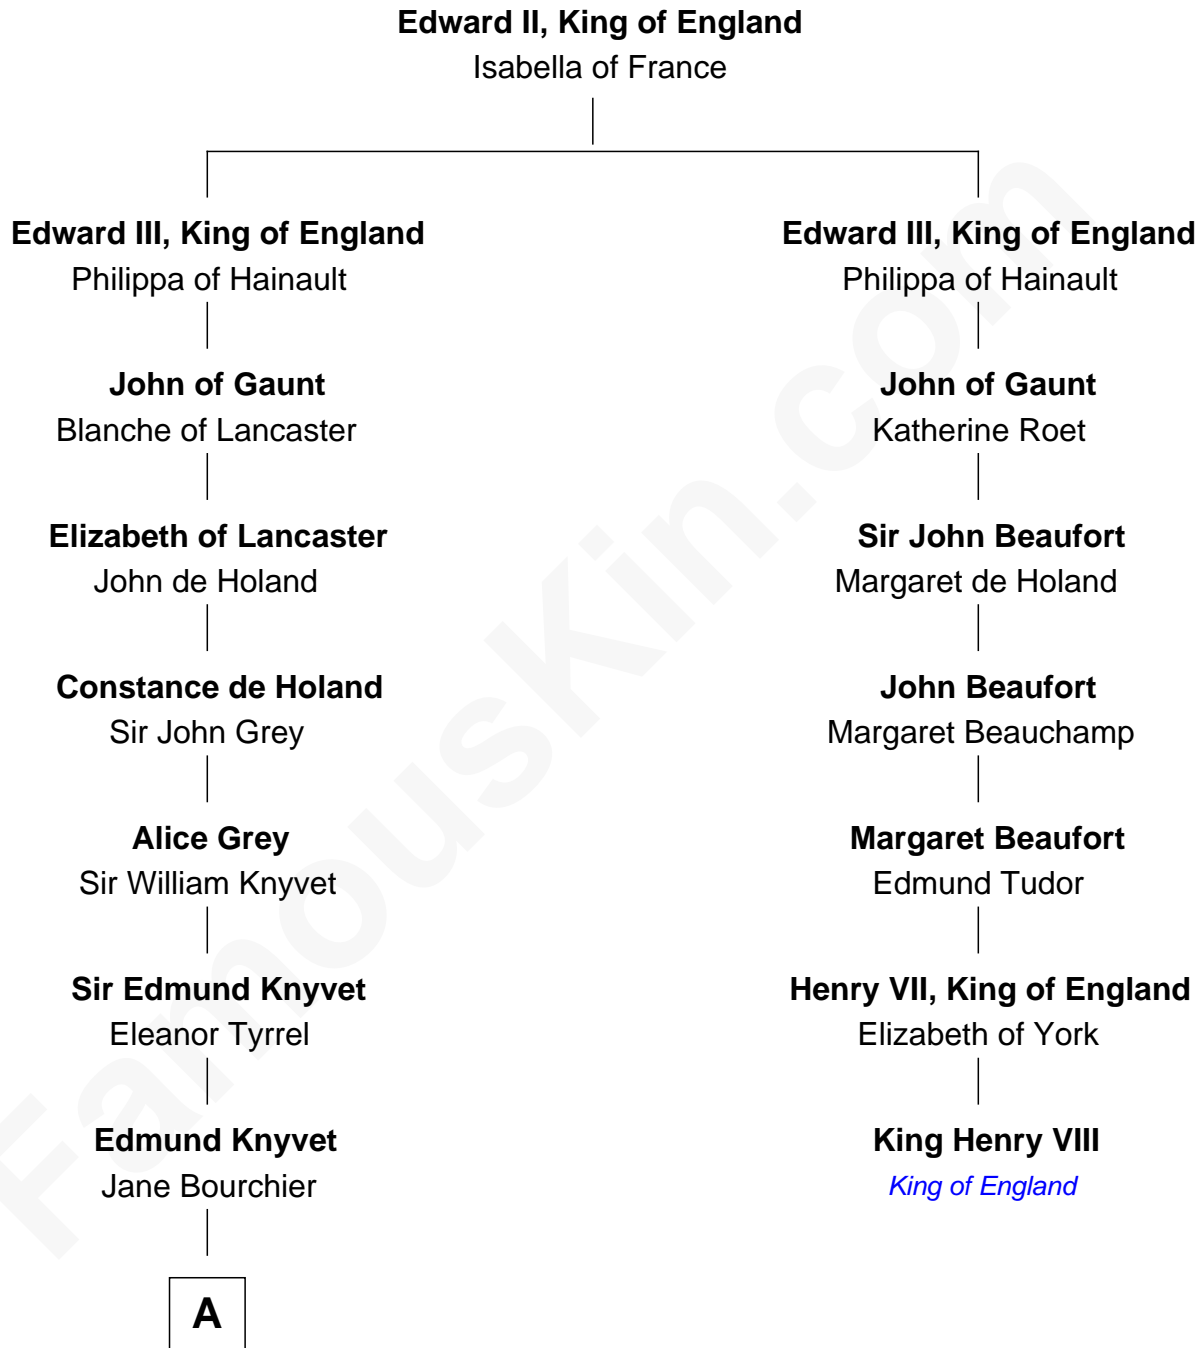

FamousKin.com Relationship Chart of

Story Musgrave

NASA Astronaut

6th cousin 15 times removed of

King Henry VIII

King of England

A

John Knyvet
Agnes Harcourt