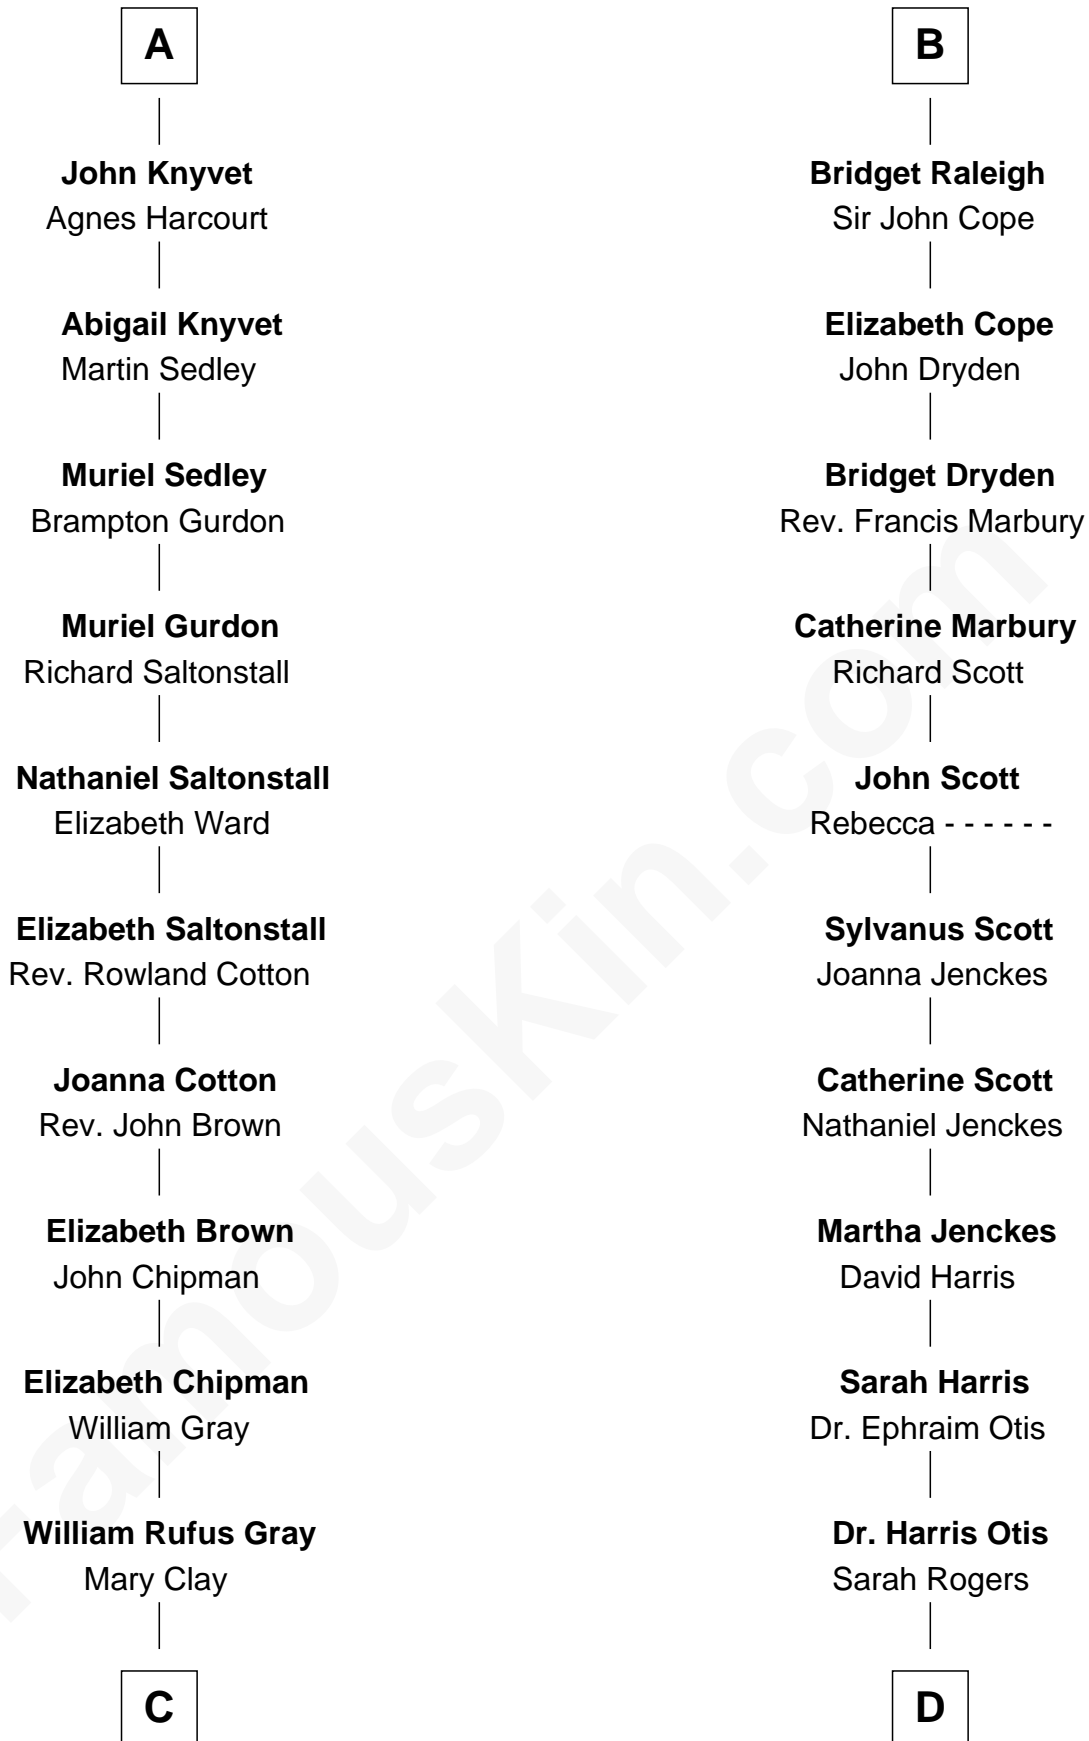

FamousKin.com Relationship Chart of

Story Musgrave

NASA Astronaut

20th cousin 1 time removed of

Willis Carrier

Inventor of Air Conditioning

C

William Gray
Sarah Frances Loring

Edward Gray
Elizabeth Gray Story

Marguerite Gray
John Butler Swann

Marguerite Swann
Percy Musgrave

Story Musgrave
NASA Astronaut

D

Lydia Otis
Thomas Button

Ann Elizabeth Button
David Joy Haviland

Elizabeth R. Haviland
Duane Williams Carrier