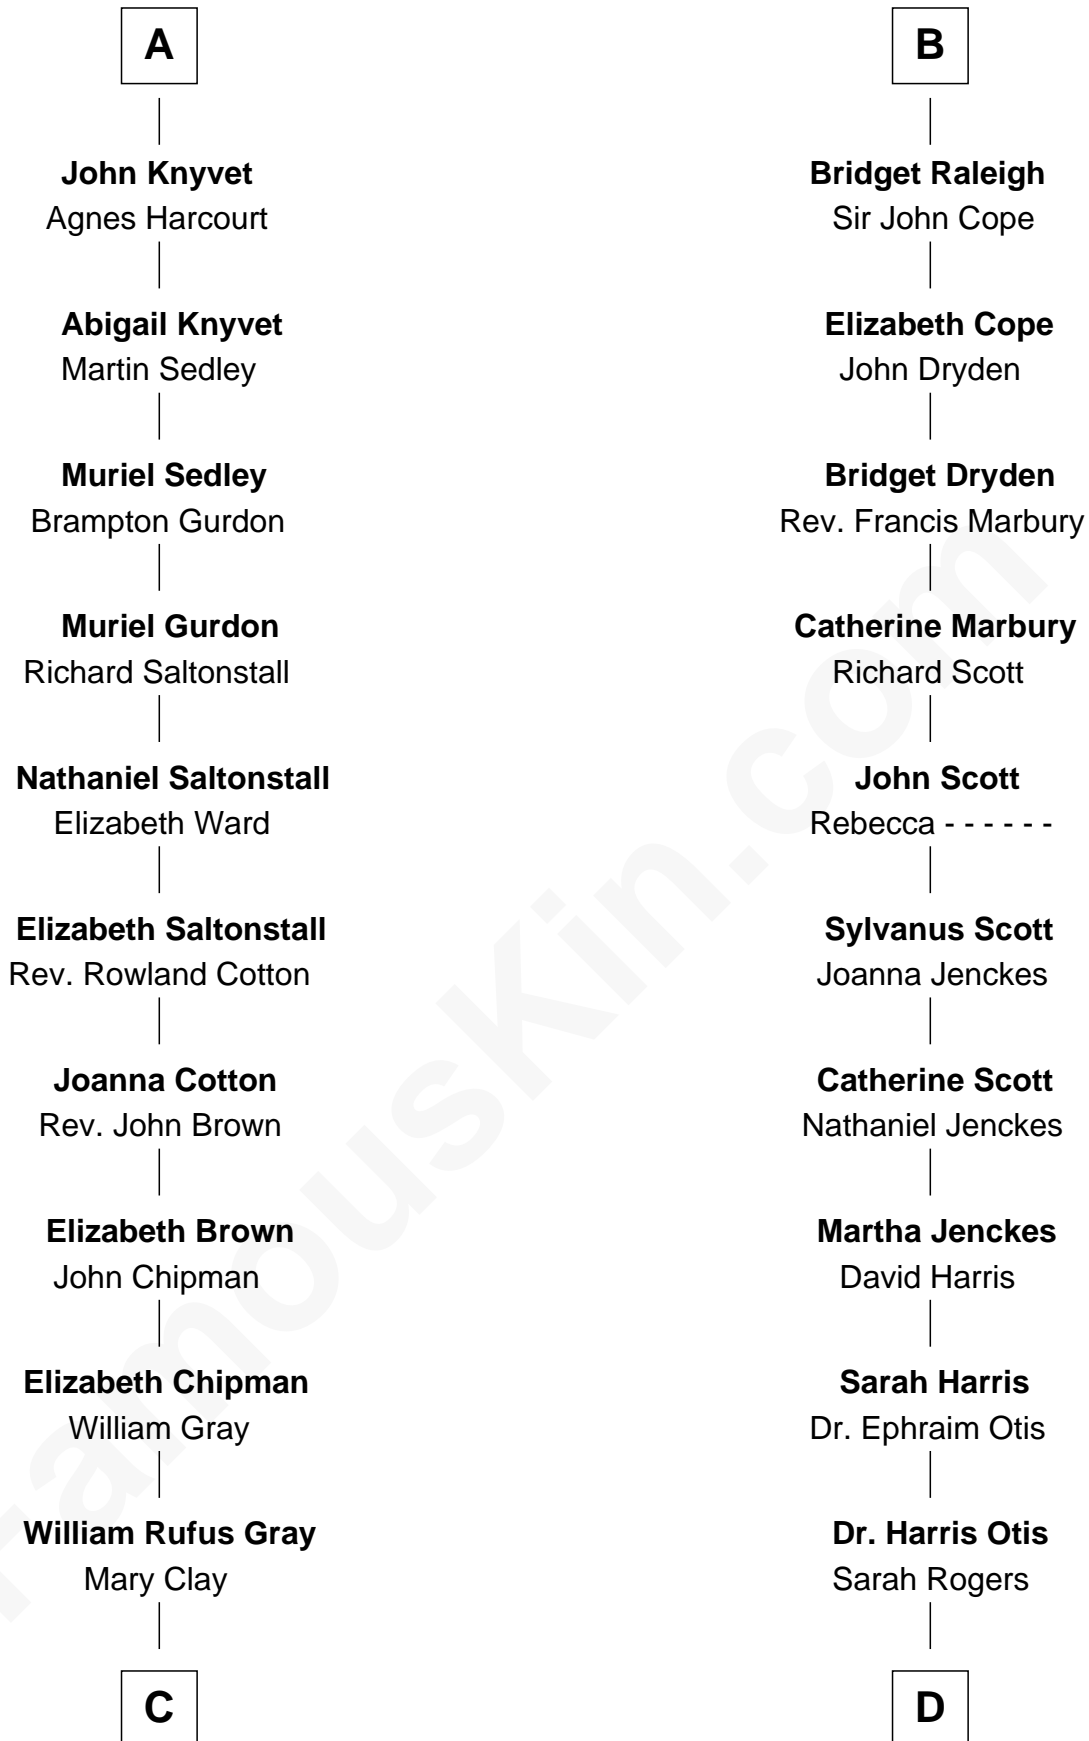

William Raleigh

Sir Edward Raleigh

Margaret Verney

Sir Edward Raleigh

Anne Chamberlayne

B

C

William Gray
Sarah Frances Loring

Edward Gray
Elizabeth Gray Story

Marguerite Gray
John Butler Swann

Marguerite Swann
Percy Musgrave

Story Musgrave
NASA Astronaut

D

Lydia Otis
Thomas Button

Ann Elizabeth Button
David Joy Haviland

Elizabeth R. Haviland
Duane Williams Carrier