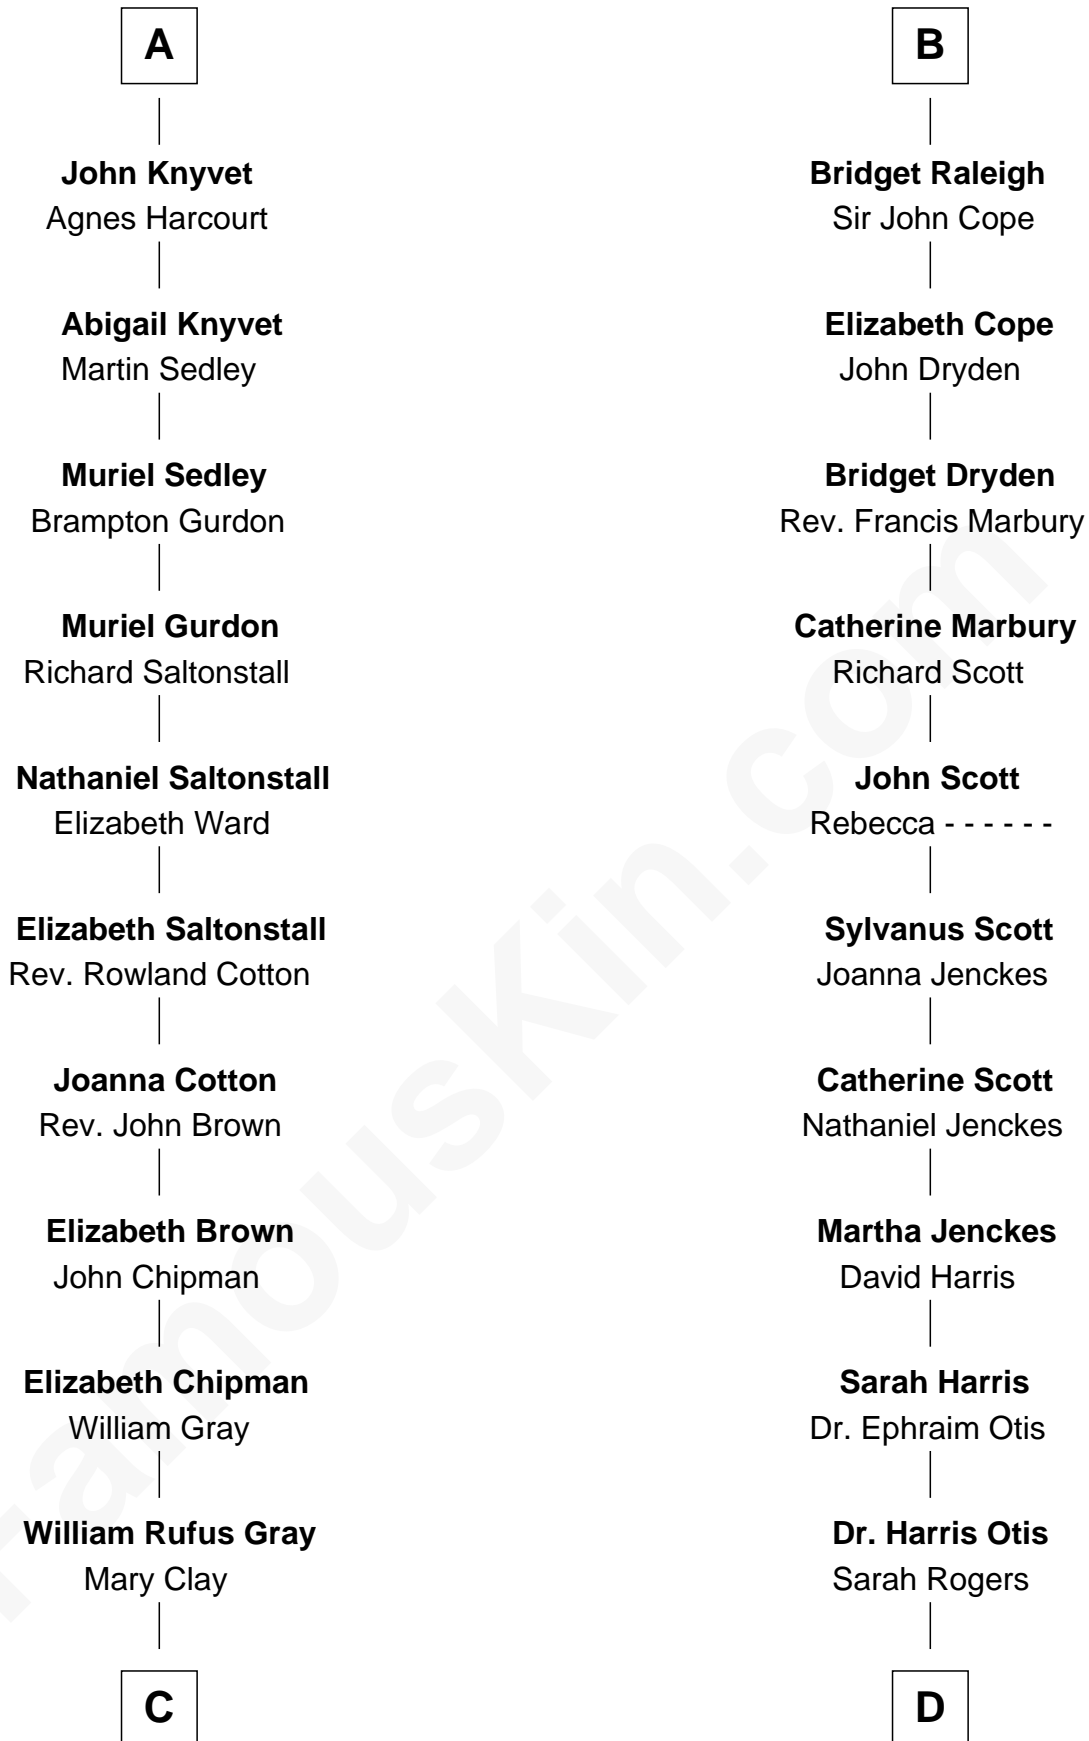

FamousKin.com Relationship Chart of

Story Musgrave

NASA Astronaut

20th cousin 1 time removed of

Willis Carrier

Inventor of Air Conditioning

Edmund Fitzalan

Alice de Warenne

Richard Fitzalan
Eleanor Plantagenet

Sir Richard Fitzalan
Elizabeth de Bohun

Elizabeth Fitzalan
Sir Thomas Mowbray

Margaret Mowbray
Sir Robert Howard

Sir John Howard
Margaret Chedworth

Katherine Howard
Sir John Bouchier

Jane Bouchier
Edmund Knyvet

A

Mary Fitzalan
John le Strange

Ankaret le Strange
Sir Richard Talbot

Mary Talbot
Sir Thomas Greene

Sir Thomas Greene
Phillippa Ferrers

Elizabeth Greene
William Raleigh

Sir Edward Raleigh
Margaret Verney

Sir Edward Raleigh
Anne Chamberlayne

B

C

William Gray
Sarah Frances Loring

Edward Gray
Elizabeth Gray Story

Marguerite Gray
John Butler Swann

Marguerite Swann
Percy Musgrave

Story Musgrave
NASA Astronaut