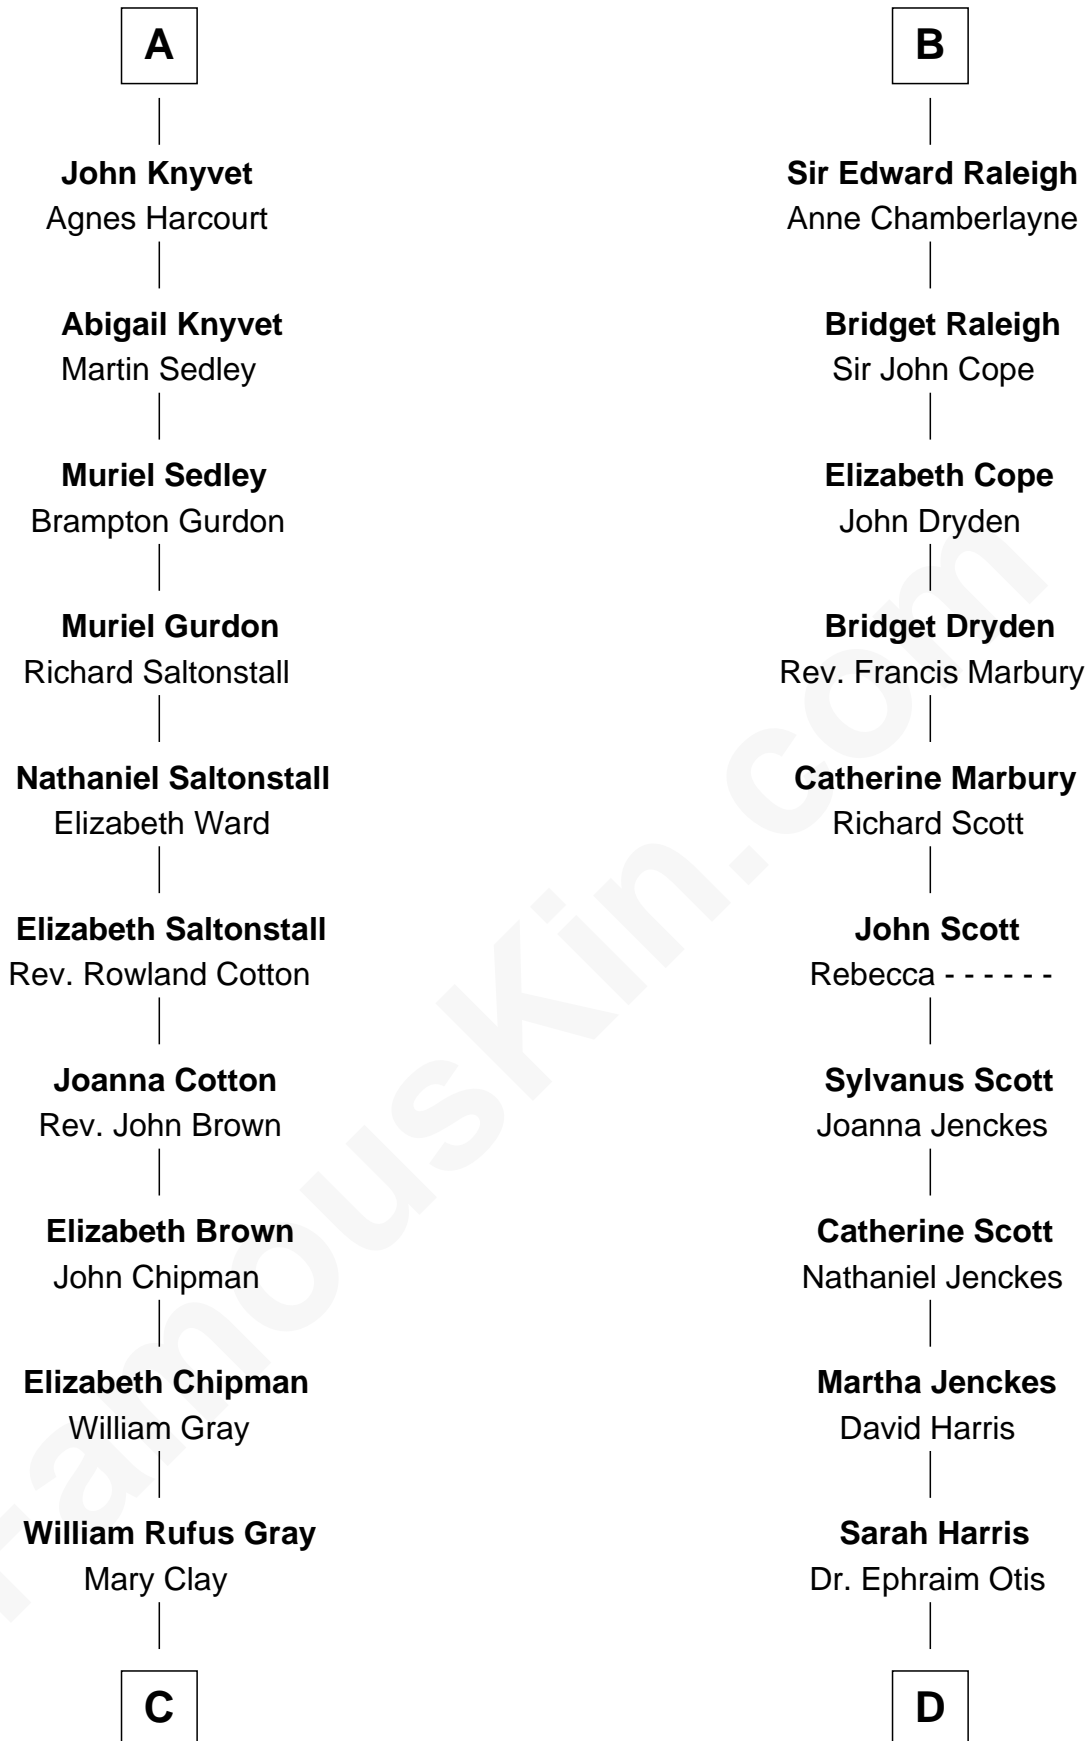

Sir William de Bohun
Elizabeth de Badlesmere

Elizabeth de Bohun
Sir Richard Fitzalan

Elizabeth Fitzalan
Sir Thomas Mowbray

Margaret Mowbray
Sir Robert Howard

Sir John Howard
Margaret Chedworth

Katherine Howard
Sir John Bouchier

Jane Bouchier
Edmund Knyvet

A

Eleanor de Bohun
Sir James le Boteler

Pernel le Boteler
Sir Gilbert Talbot

Sir Richard Talbot
Ankaret le Strange

Mary Talbot
Sir Thomas Greene

Sir Thomas Greene
Phillippa Ferrers

Elizabeth Greene
William Raleigh

Sir Edward Raleigh
Margaret Verney

B

C

William Gray
Sarah Frances Loring

Edward Gray
Elizabeth Gray Story

Marguerite Gray
John Butler Swann

Marguerite Swann
Percy Musgrave