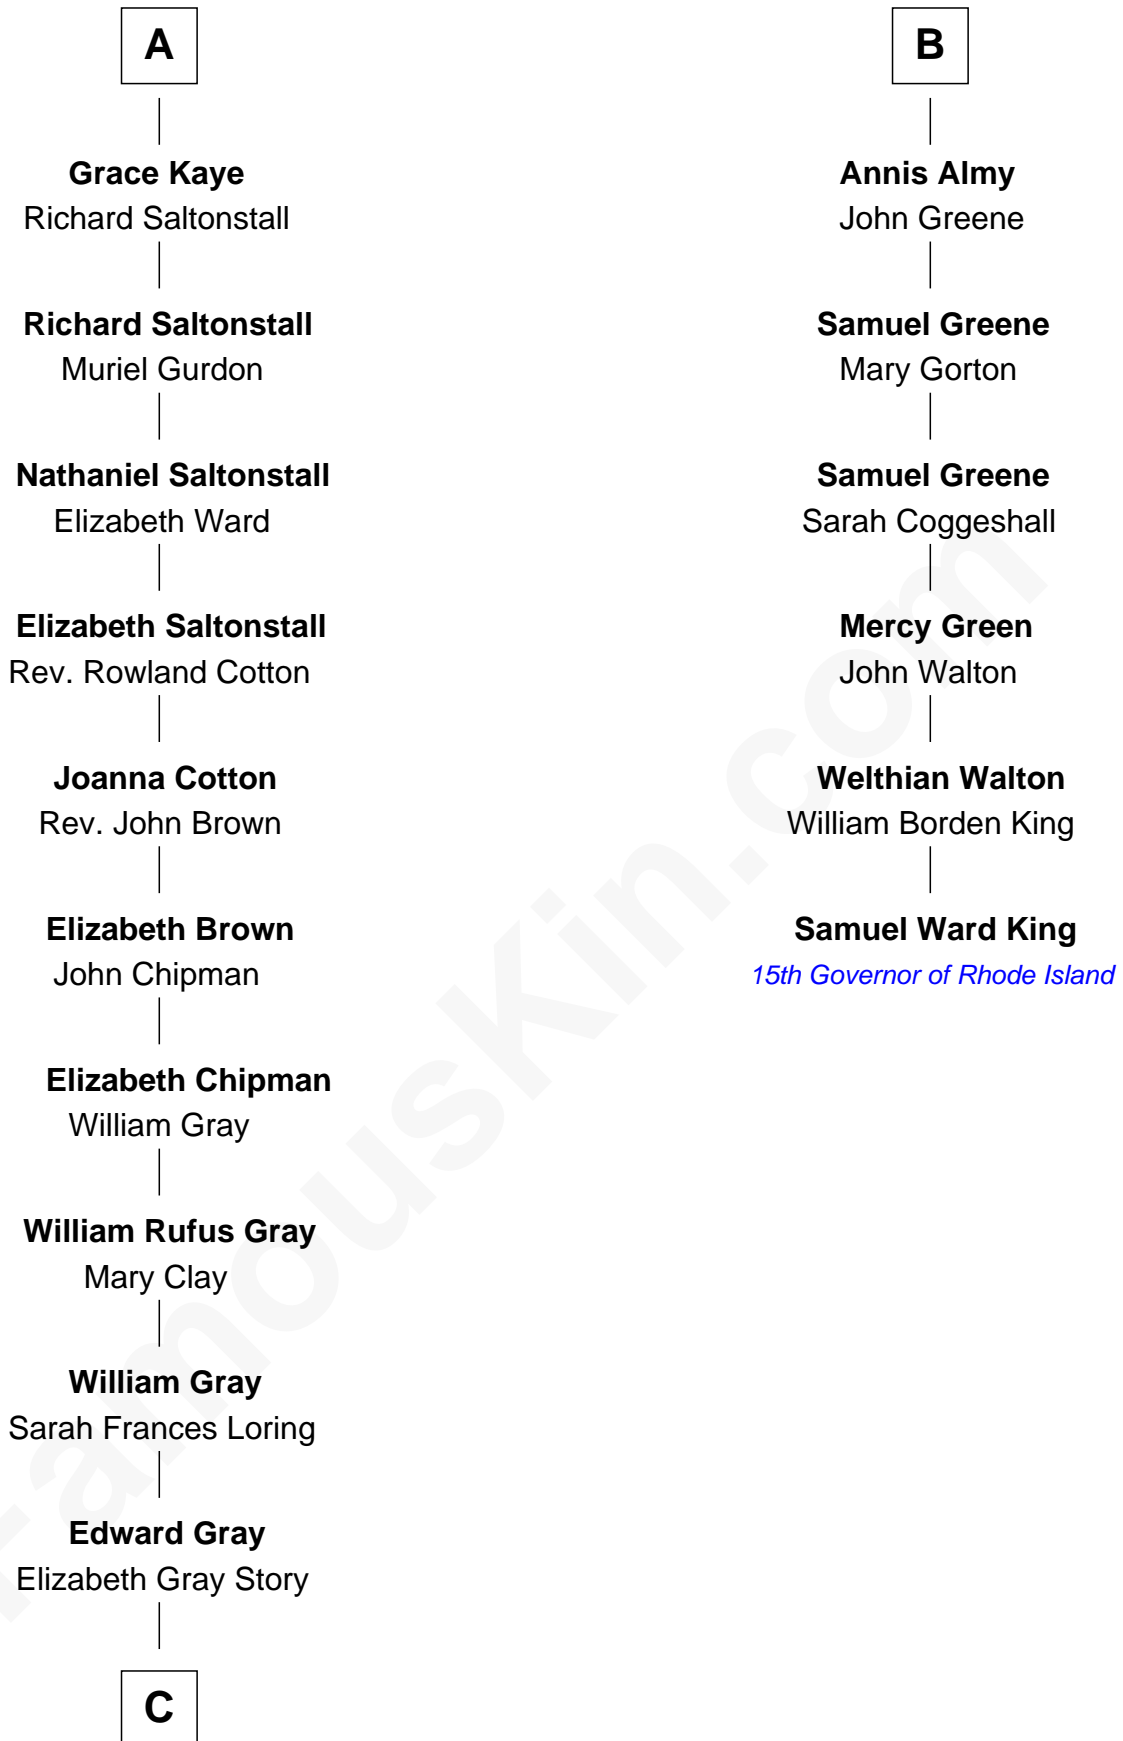

**FamousKin.com**  
**Relationship Chart of**  
**Story Musgrave**  
*NASA Astronaut*

**12th cousin 7 times removed of**  
**Samuel Ward King**  
*15th Governor of Rhode Island*

**Sir Thomas Aylesbury**  
 Katherine Pabenham

**Isabel Aylesbury**  
 Sir Thomas Chaworth

**Eleanor Aylesbury**  
 Sir Humphrey Stafford

**Elizabeth Chaworth**  
 Sir William FitzWilliam

**Humphrey Stafford**  
 Katherine Fray

**Isabel FitzWilliam**  
 Richard Wentworth

**John Kaye**  
 Dorothy Mauleverer

**Stafford Barlow**  
 -----

**Robert Kaye**  
 Anne Flower

**Audrey Barlow**  
 William Almy

**A**

**B**

**C**

—  
**Marguerite Gray**  
John Butler Swann

—  
**Marguerite Swann**  
Percy Musgrave

—  
**Story Musgrave**  
*NASA Astronaut*

FamousKin.com