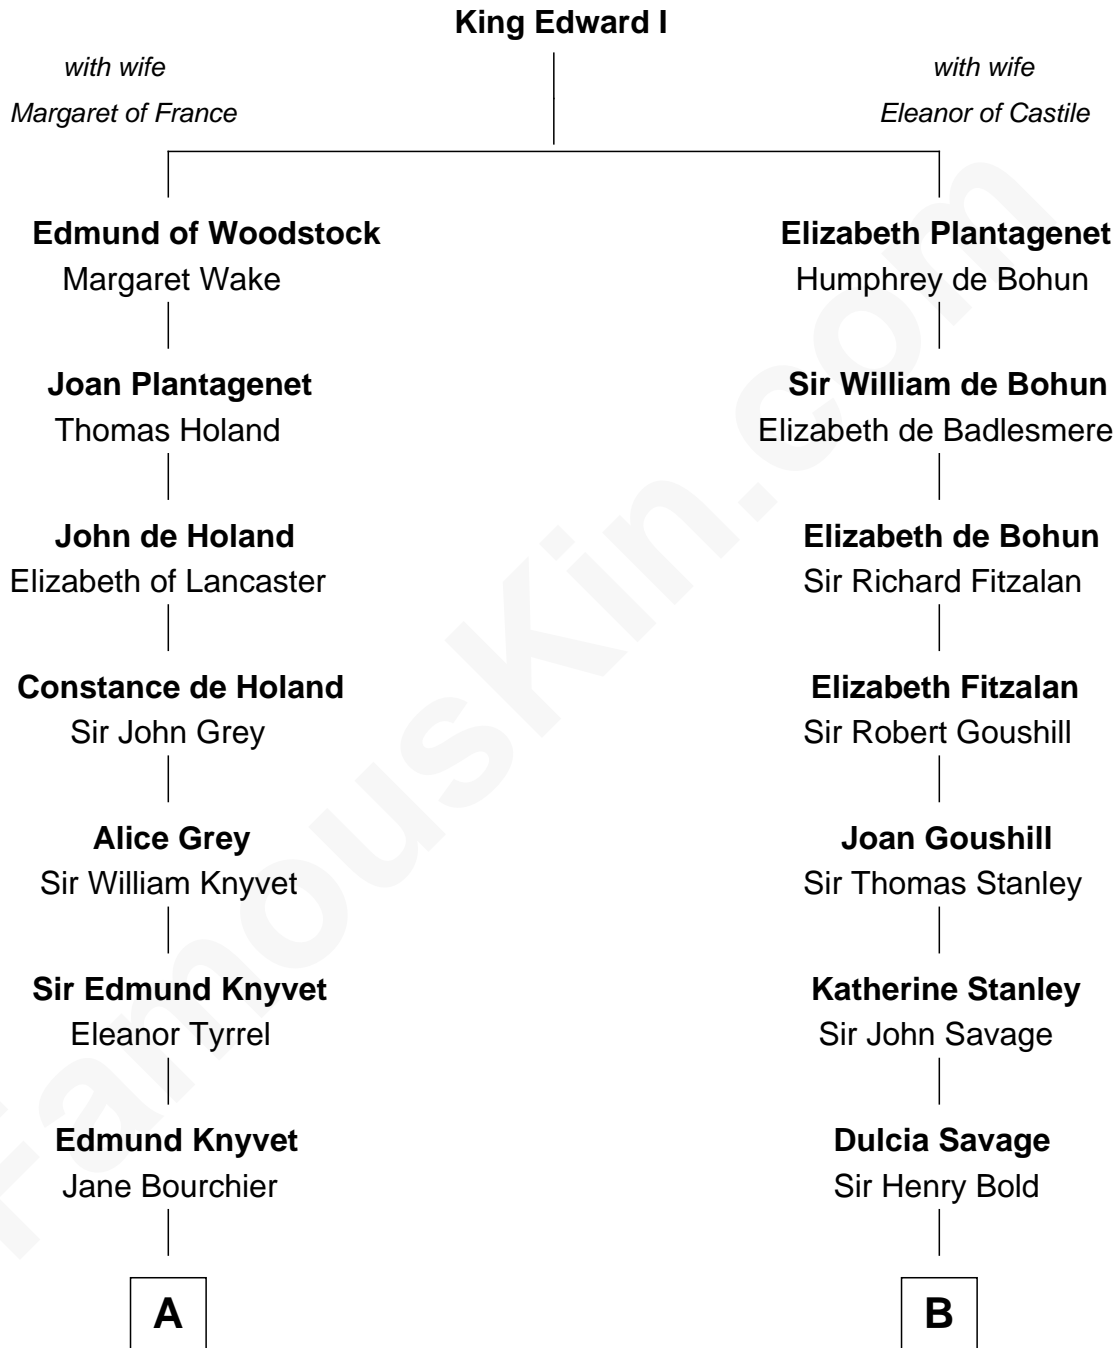

FamousKin.com

Relationship Chart of

Story Musgrave

NASA Astronaut

14th cousin 7 times removed of

Francis Lightfoot Lee
Signer of the Declaration of Independence

C

—
William Gray
Sarah Frances Loring

—
Edward Gray
Elizabeth Gray Story

—
Marguerite Gray
John Butler Swann

—
Marguerite Swann
Percy Musgrave

—
Story Musgrave
NASA Astronaut

FamousKin.com