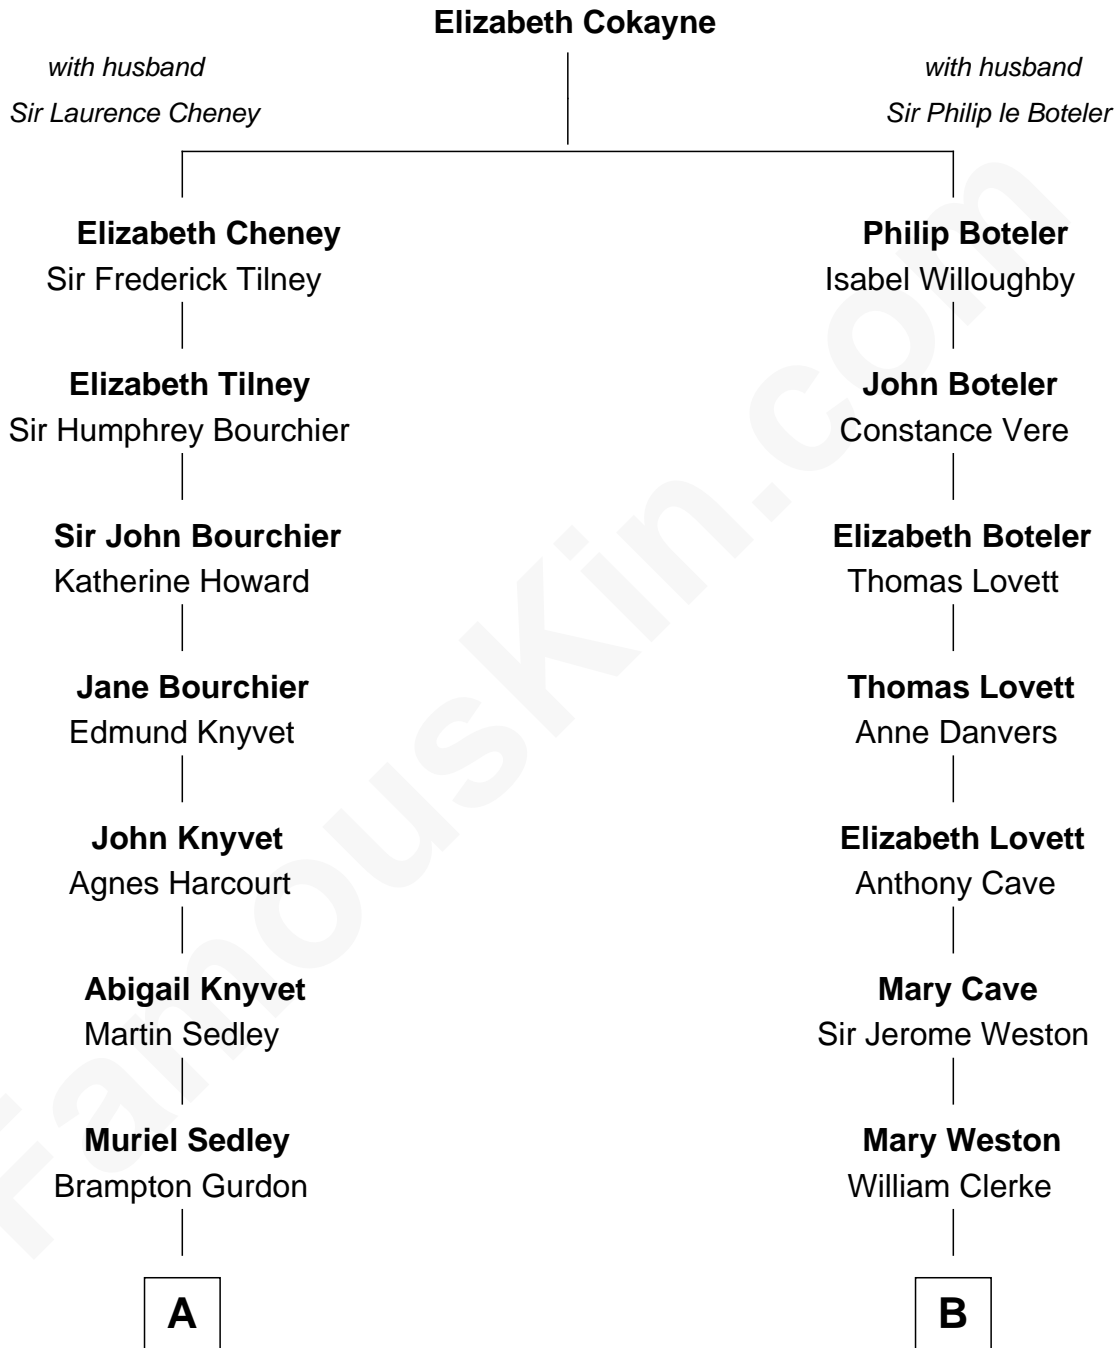

FamousKin.com
Relationship Chart of
Story Musgrave
NASA Astronaut

18th cousin 2 times removed of

Amy Adams
Movie Actress

C

Marguerite Swann

Percy Musgrave

Story Musgrave

NASA Astronaut