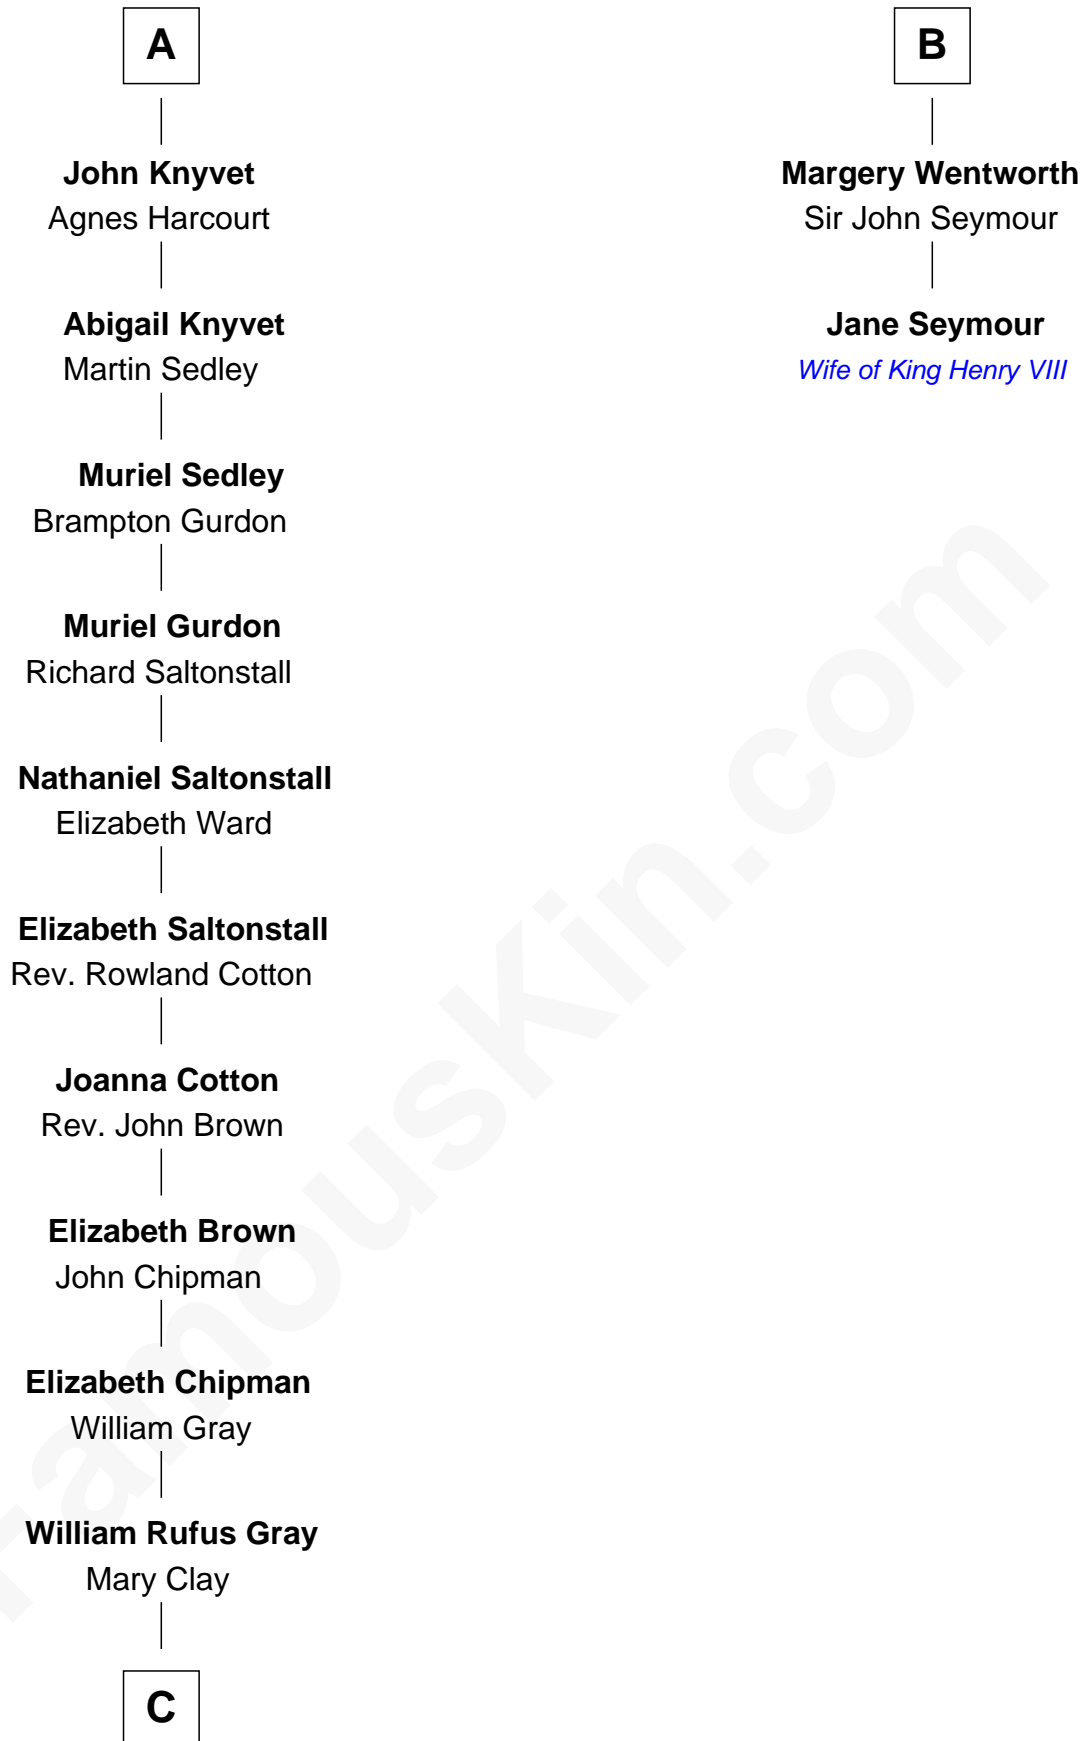

FamousKin.com Relationship Chart of

Story Musgrave

NASA Astronaut

8th cousin 13 times removed of

Jane Seymour

3rd Wife of King Henry VIII

William de Ros

Maude de Vaux

Edmund Knyvet
Jane Bouchier

A

Agnes de Ros

Pain de Tibetot

Sir John de Tibetot
Margaret de Badlesmere

Sir Robert de Tibetot
Margaret Deincourt

Elizabeth de Tibetot
Sir Philip le Despencer

Margery Despencer
Sir Roger Wentworth

Sir Philip Wentworth
Mary Clifford

Sir Henry Wentworth
Anne Say

B

C

—
William Gray
Sarah Frances Loring

—
Edward Gray
Elizabeth Gray Story

—
Marguerite Gray
John Butler Swann

—
Marguerite Swann
Percy Musgrave