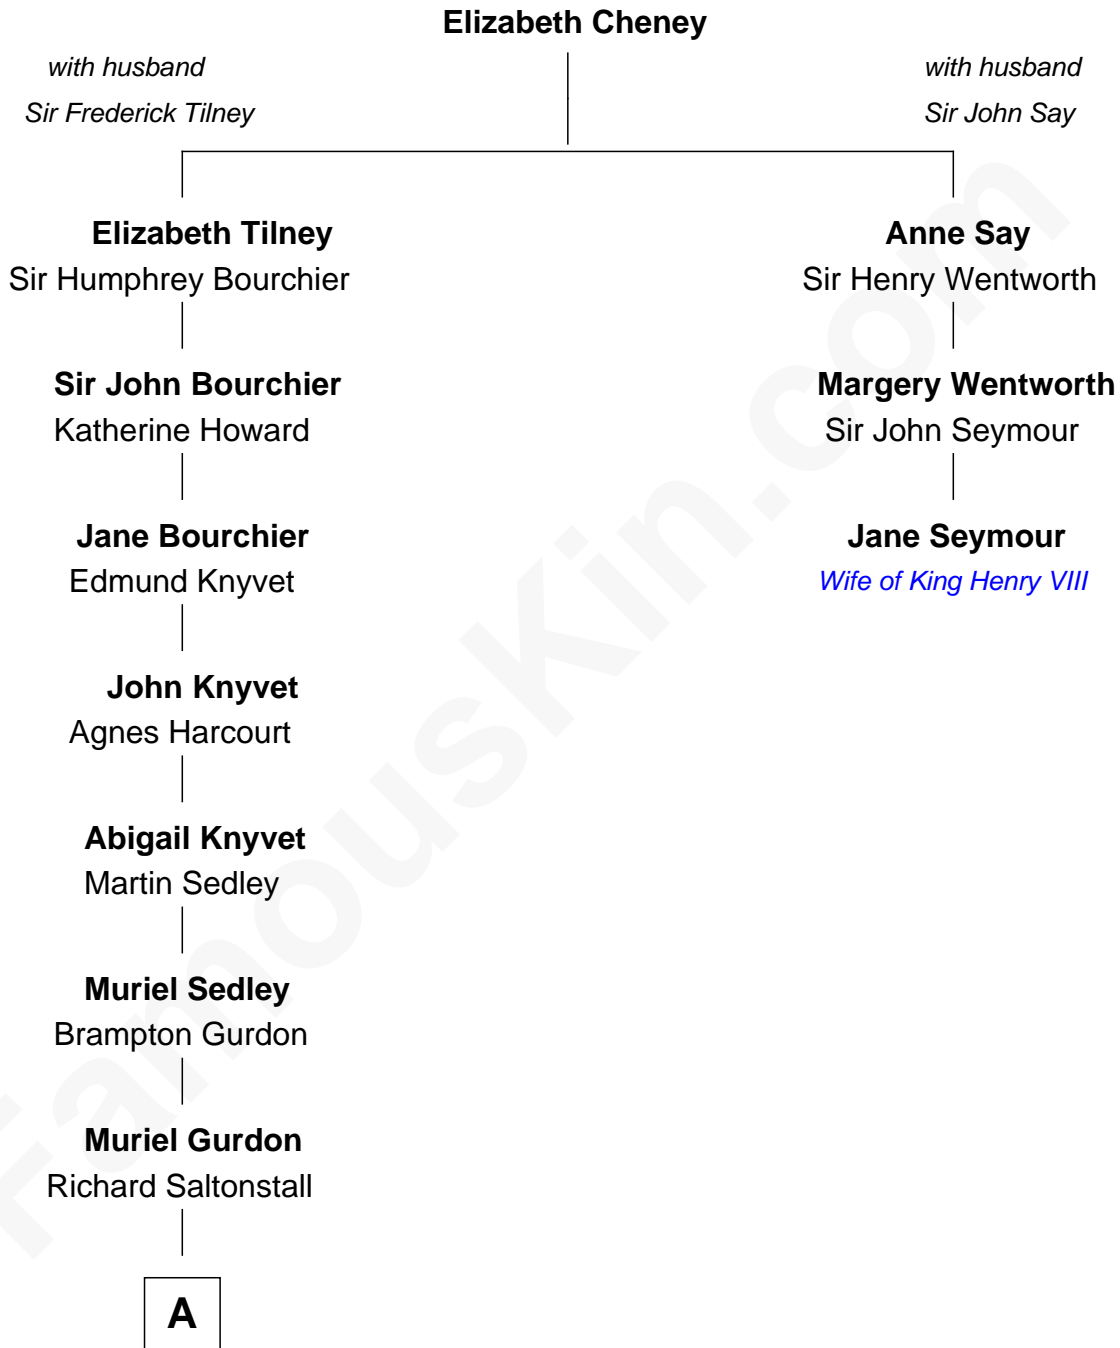

FamousKin.com Relationship Chart of

Story Musgrave

NASA Astronaut

2nd cousin 15 times removed of

Jane Seymour

3rd Wife of King Henry VIII

A

Nathaniel Saltonstall

William Gray

William Rufus Gray

Mary Clay

William Gray

Sarah Frances Loring

Edward Gray

Elizabeth Gray Story

Marguerite Gray