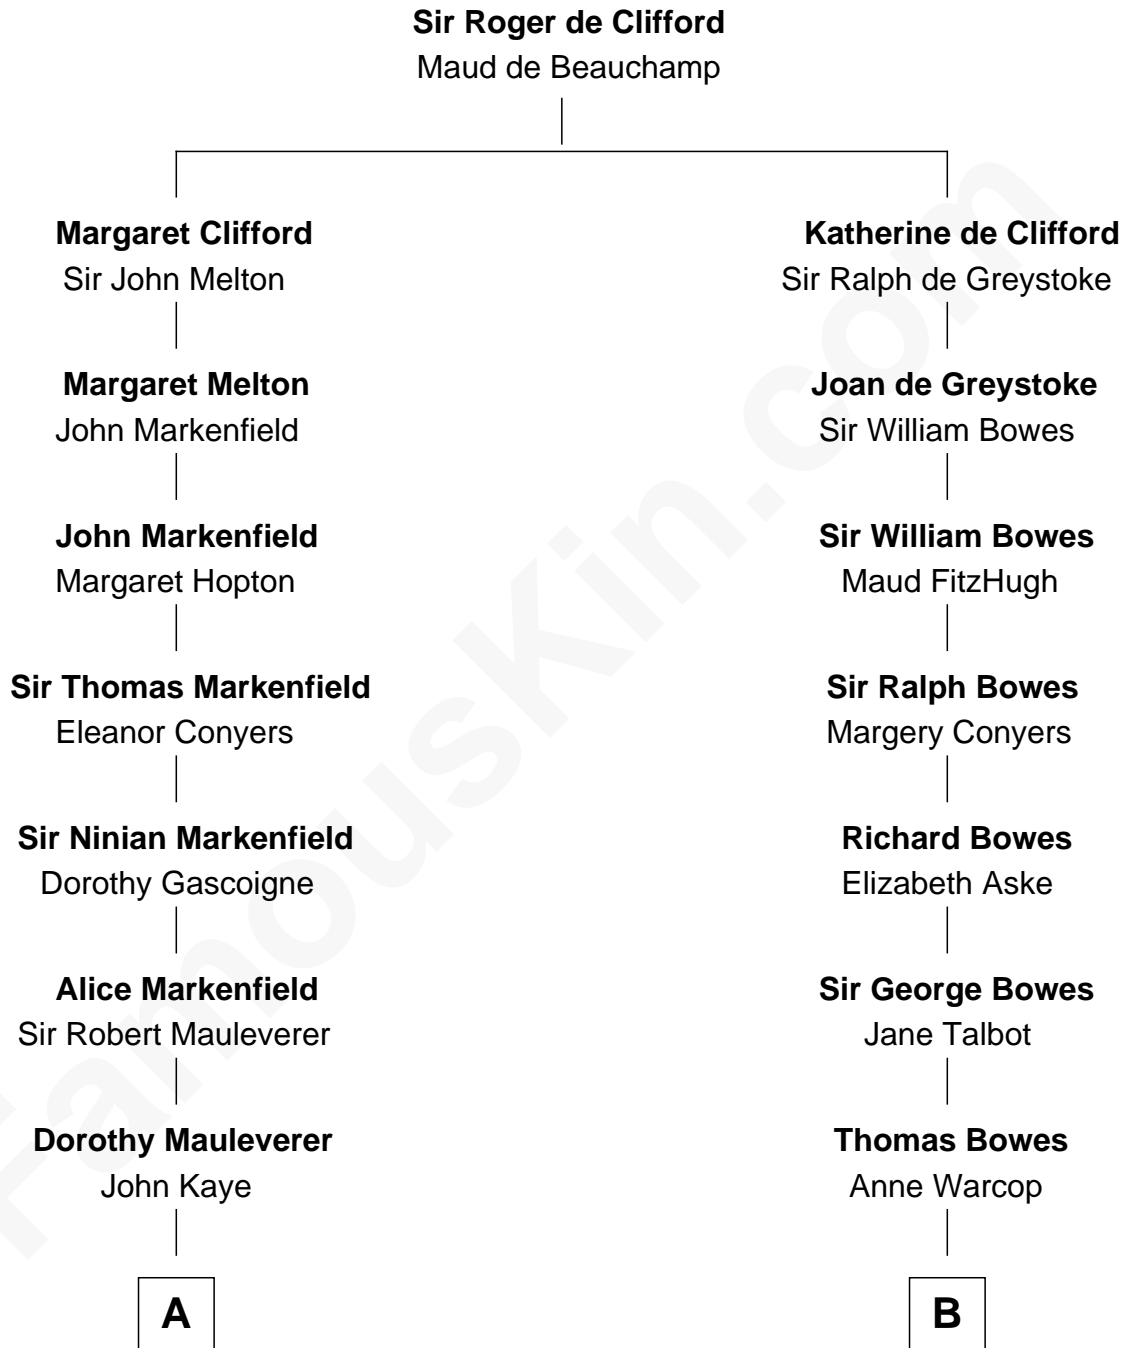

**FamousKin.com**  
**Relationship Chart of**  
**Story Musgrave**  
*NASA Astronaut*

17th cousin 3 times removed of

**Benedict Cumberbatch**  
*Movie, Television and Stage Actor*

**C**

—  
**Edward Gray**  
Elizabeth Gray Story

—  
**Marguerite Gray**  
John Butler Swann

—  
**Marguerite Swann**  
Percy Musgrave

—  
**Story Musgrave**  
*NASA Astronaut*