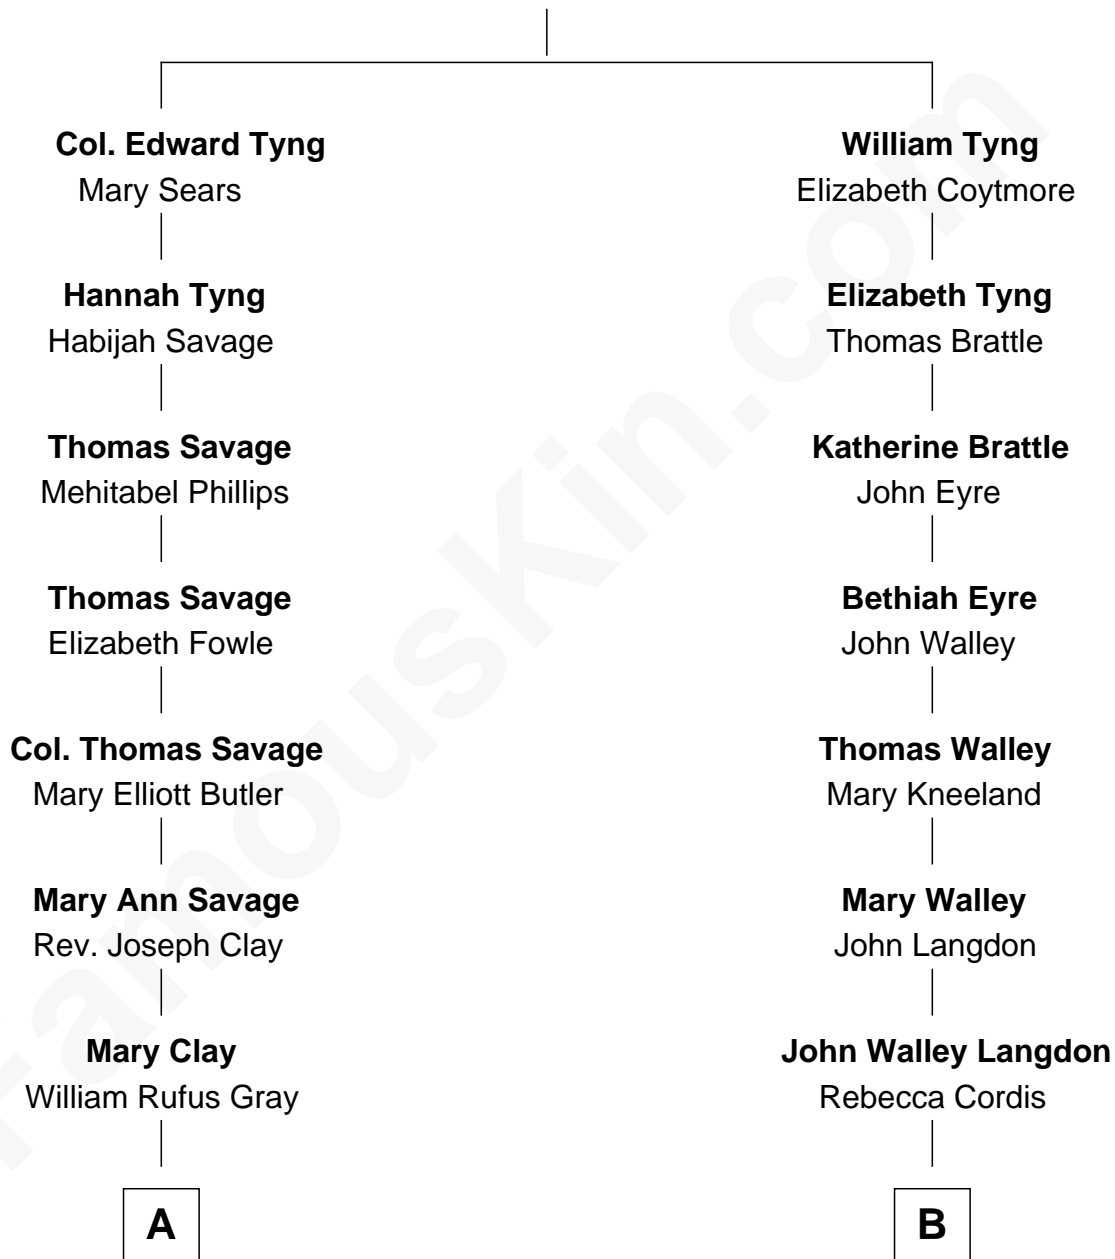

**FamousKin.com**  
**Relationship Chart of**  
**Story Musgrave**  
*NASA Astronaut*

11th cousin 1 time removed of

**Benedict Cumberbatch**  
*Movie, Television and Stage Actor*

----- Tyng

-----

**A**

**William Gray**  
Sarah Frances Loring

**Edward Gray**  
Elizabeth Gray Story

**Marguerite Gray**  
John Butler Swann

**Marguerite Swann**  
Percy Musgrave

**Story Musgrave**  
*NASA Astronaut*

**B**

**Joseph Langdon**  
Louisa Christine Gout

**Ida Josephine Langdon**  
Thomas Bowen Rees

**Hélène Gertrude Rees**  
Henry Alfred Cumberbatch

**Henry Carlton Cumberbatch**  
Pauline Ellen Laing Congdon

**Timothy Carlton Congdon Cumberbatch**  
Wanda Ventham

**Benedict Cumberbatch**  
*Movie, Television and Stage Actor*