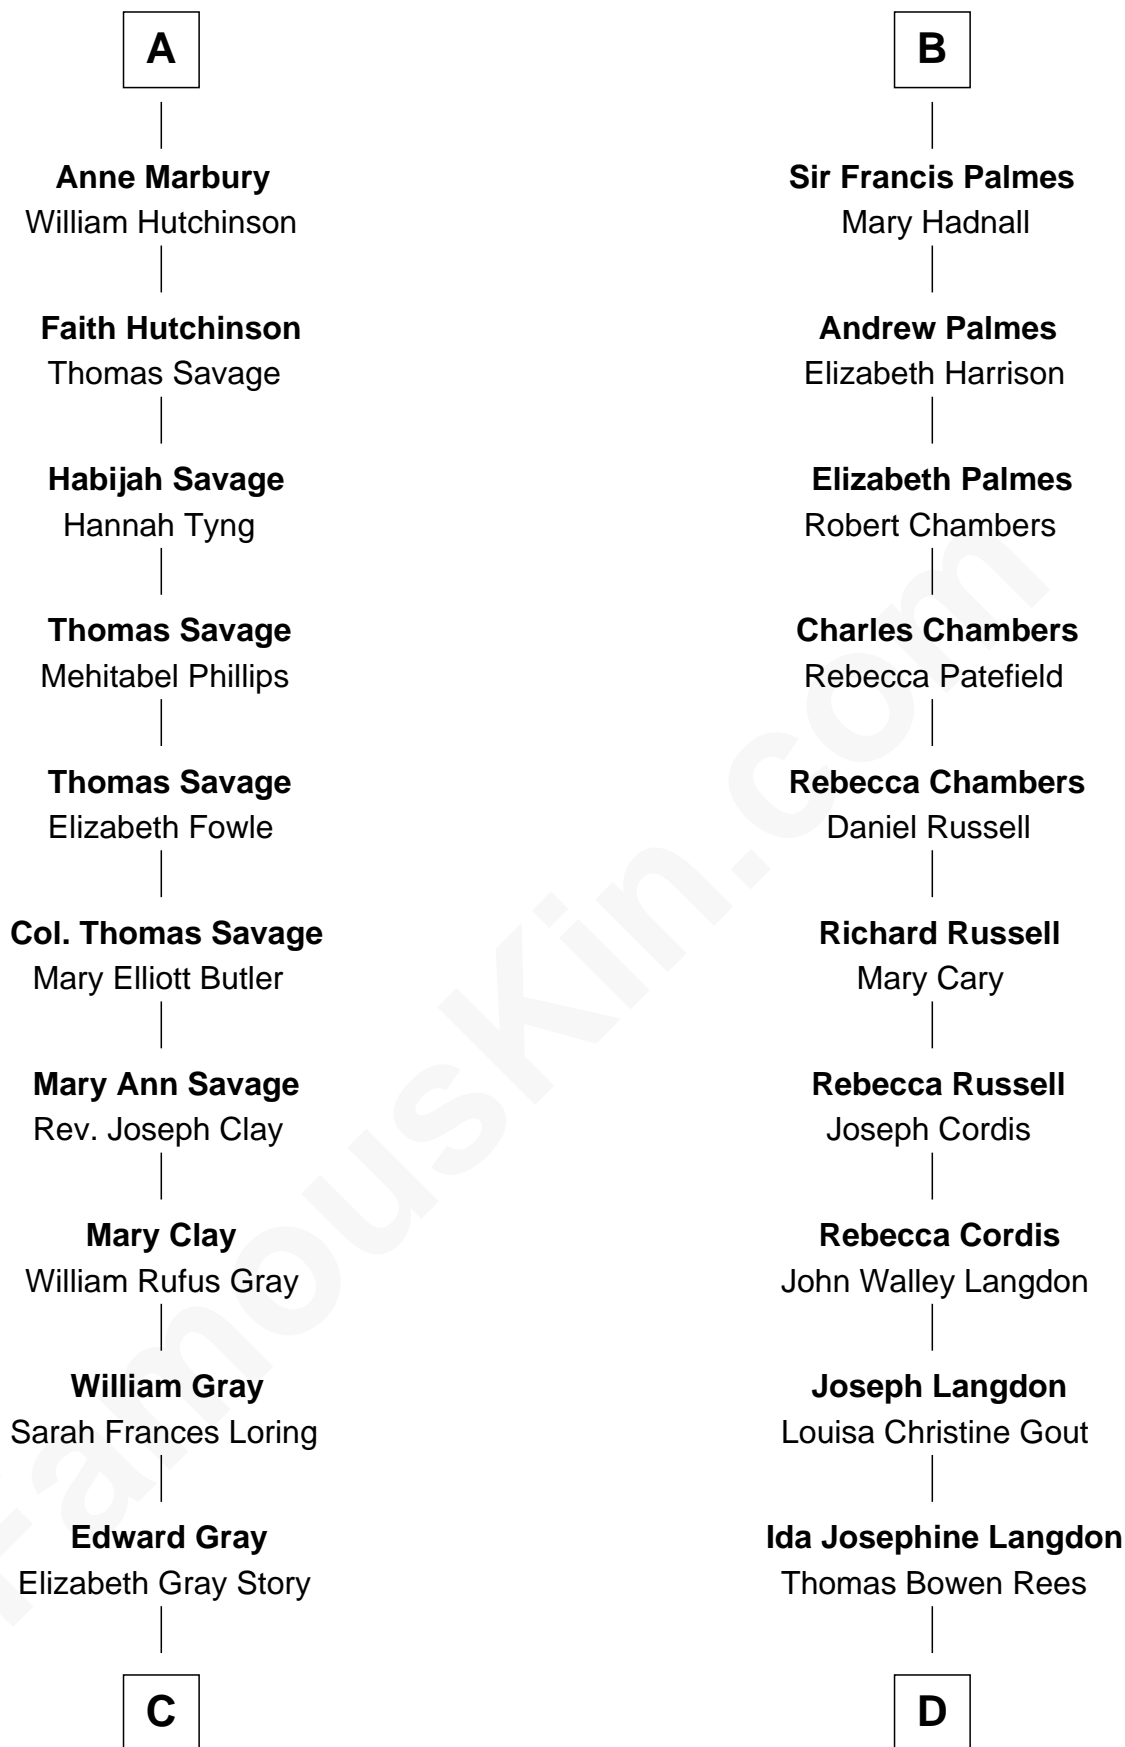

**FamousKin.com**  
**Relationship Chart of**  
**Story Musgrave**  
*NASA Astronaut*

19th cousin 1 time removed of

**Benedict Cumberbatch**  
*Movie, Television and Stage Actor*

**C**

**Marguerite Gray**  
John Butler Swann

**Marguerite Swann**  
Percy Musgrave

**Story Musgrave**  
*NASA Astronaut*

**D**

**Hélène Gertrude Rees**  
Henry Alfred Cumberbatch

**Henry Carlton Cumberbatch**  
Pauline Ellen Laing Congdon

**Timothy Carlton Congdon Cumberbatch**  
Wanda Ventham