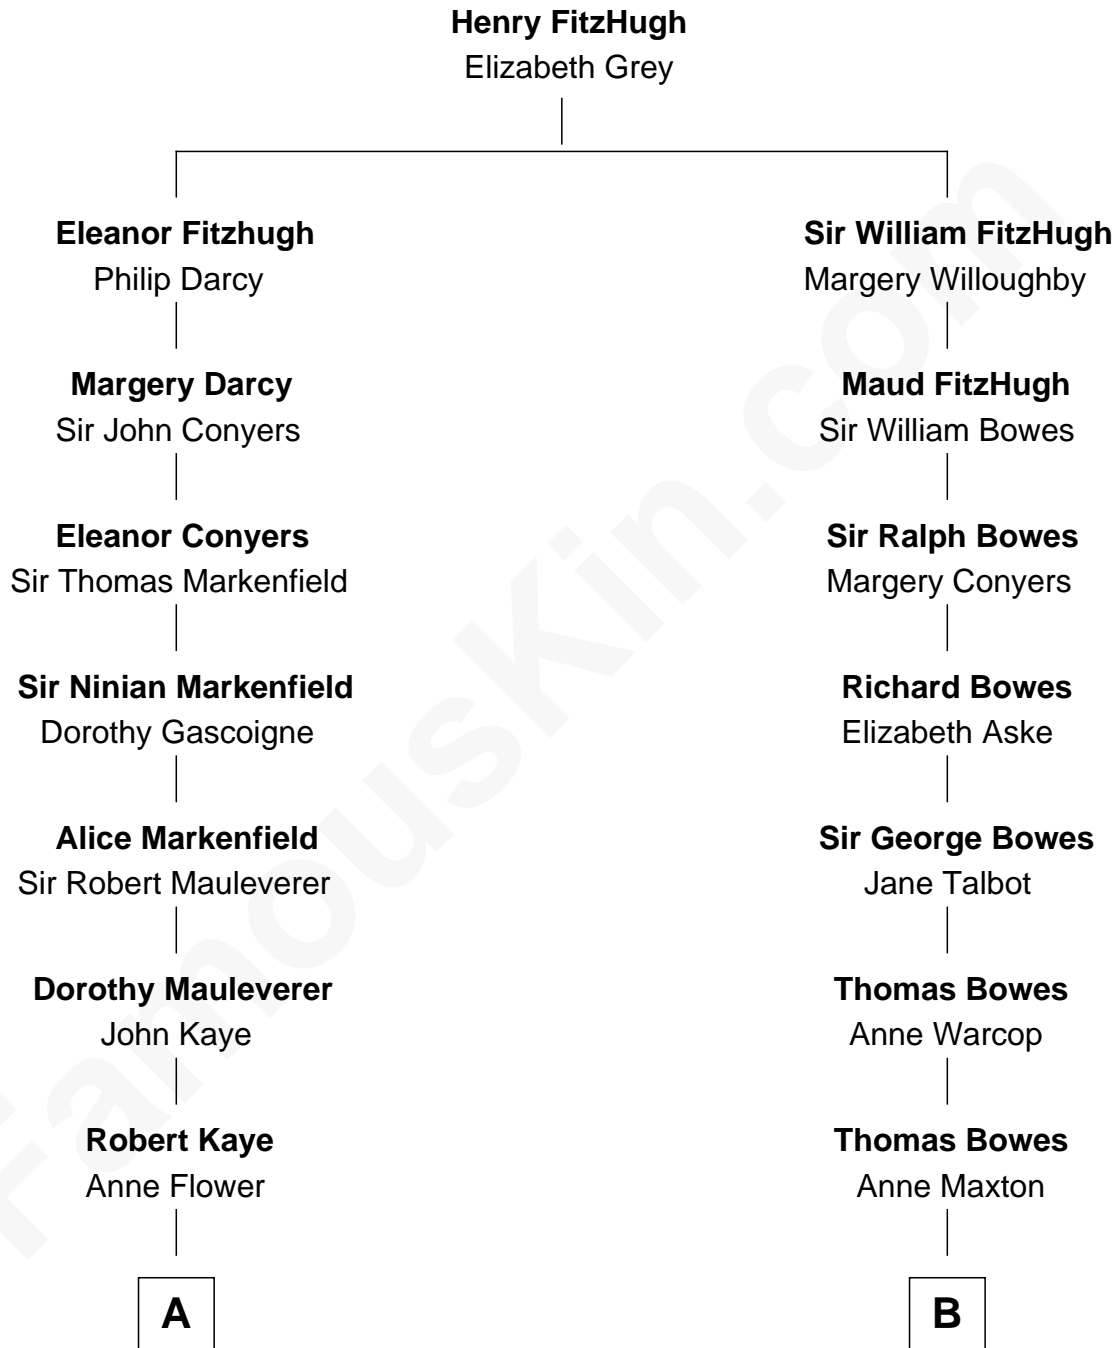

**FamousKin.com**  
**Relationship Chart of**  
**Story Musgrave**  
*NASA Astronaut*

16th cousin 3 times removed of

**Benedict Cumberbatch**  
*Movie, Television and Stage Actor*

**C**

—  
**Marguerite Gray**  
John Butler Swann

—  
**Marguerite Swann**  
Percy Musgrave

—  
**Story Musgrave**  
*NASA Astronaut*

FamousKin.com