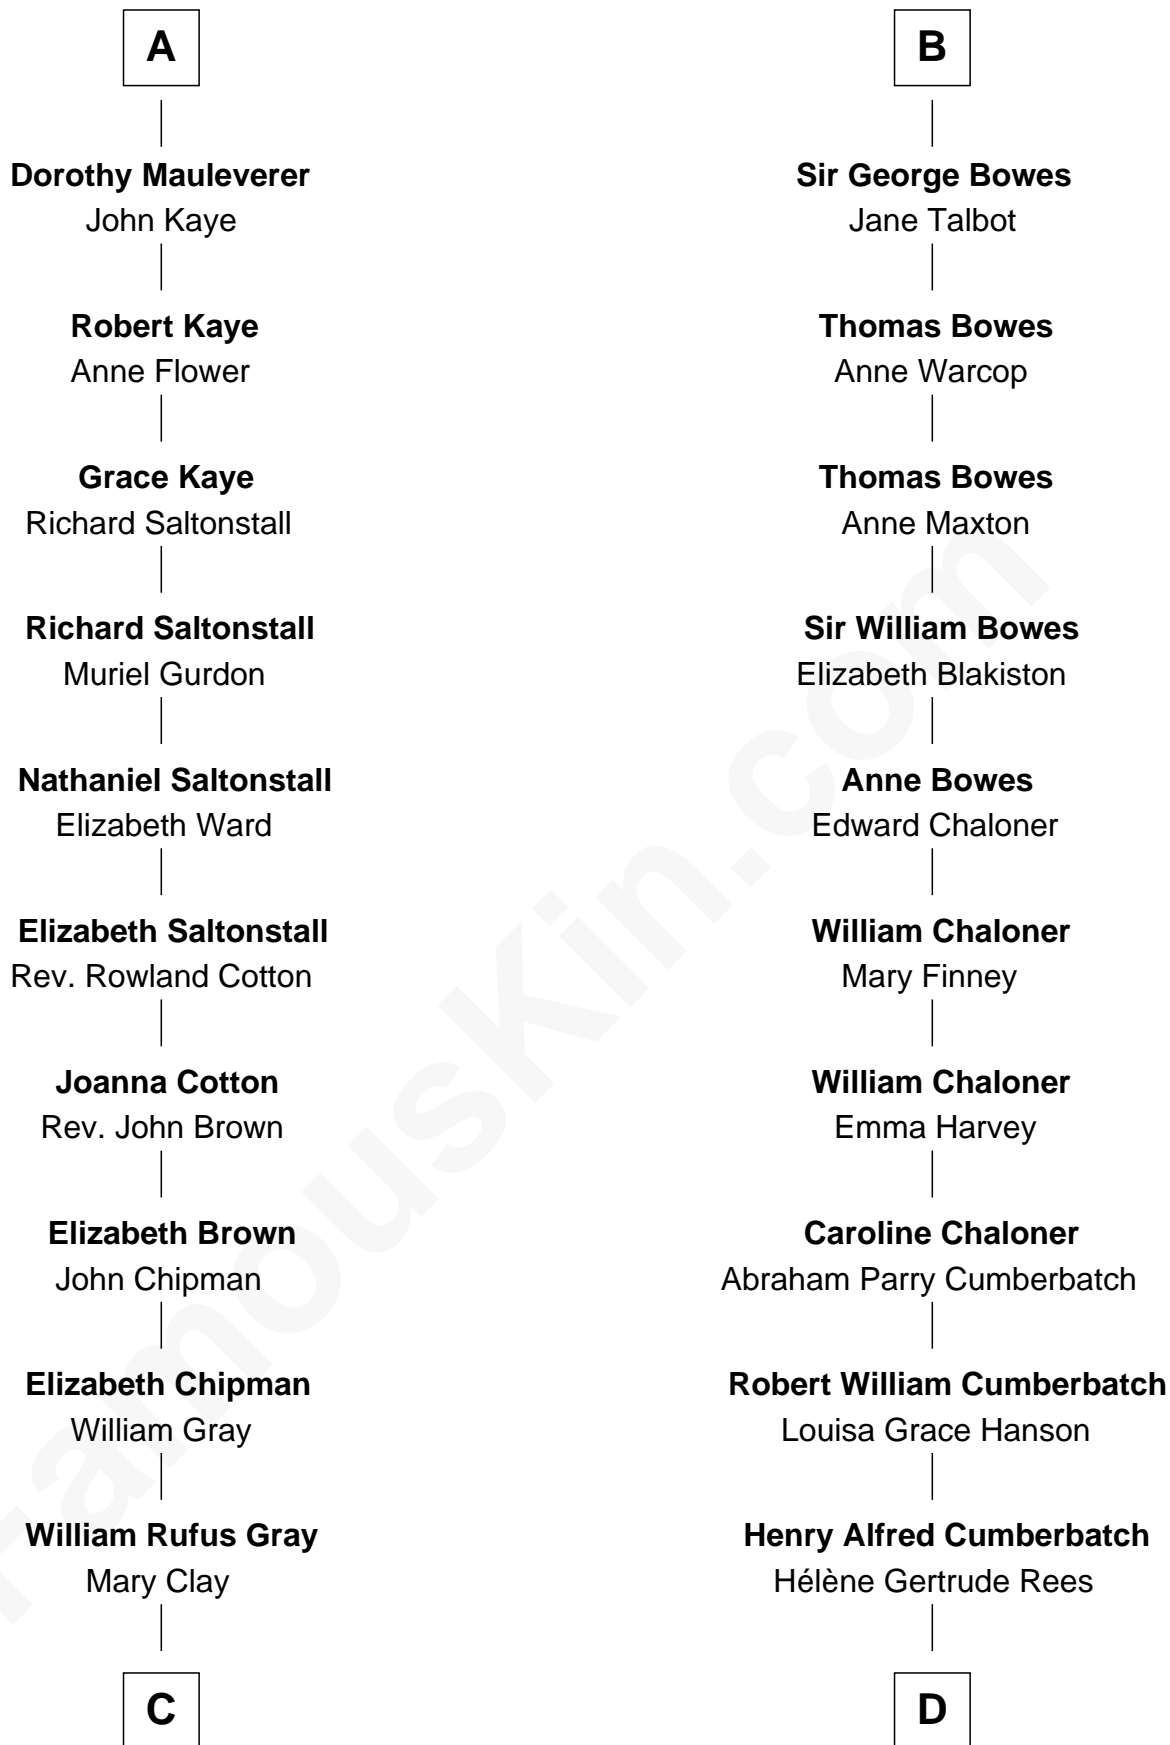

**FamousKin.com**  
**Relationship Chart of**  
**Story Musgrave**  
*NASA Astronaut*

19th cousin 2 times removed of

**Benedict Cumberbatch**  
*Movie, Television and Stage Actor*

**Sir Maurice de Berkeley**  
 Eve la Zouche

**Katherine de Clifford**  
 Sir Ralph de Greystoke

**Eleanor Poynings**  
 Sir Henry Percy

**Joan de Greystoke**  
 Sir William Bowes

**Margaret Percy**  
 Sir William Gascoigne

**Sir William Bowes**  
 Maud FitzHugh

**Dorothy Gascoigne**  
 Sir Ninian Markenfield

**Sir Ralph Bowes**  
 Margery Conyers

**Alice Markenfield**  
 Sir Robert Mauleverer

**Richard Bowes**  
 Elizabeth Aske

**A**

**B**

**C**

**William Gray**  
Sarah Frances Loring

**Edward Gray**  
Elizabeth Gray Story

**Marguerite Gray**  
John Butler Swann

**Marguerite Swann**  
Percy Musgrave

**Story Musgrave**  
*NASA Astronaut*

**D**

**Henry Carlton Cumberbatch**  
Pauline Ellen Laing Congdon