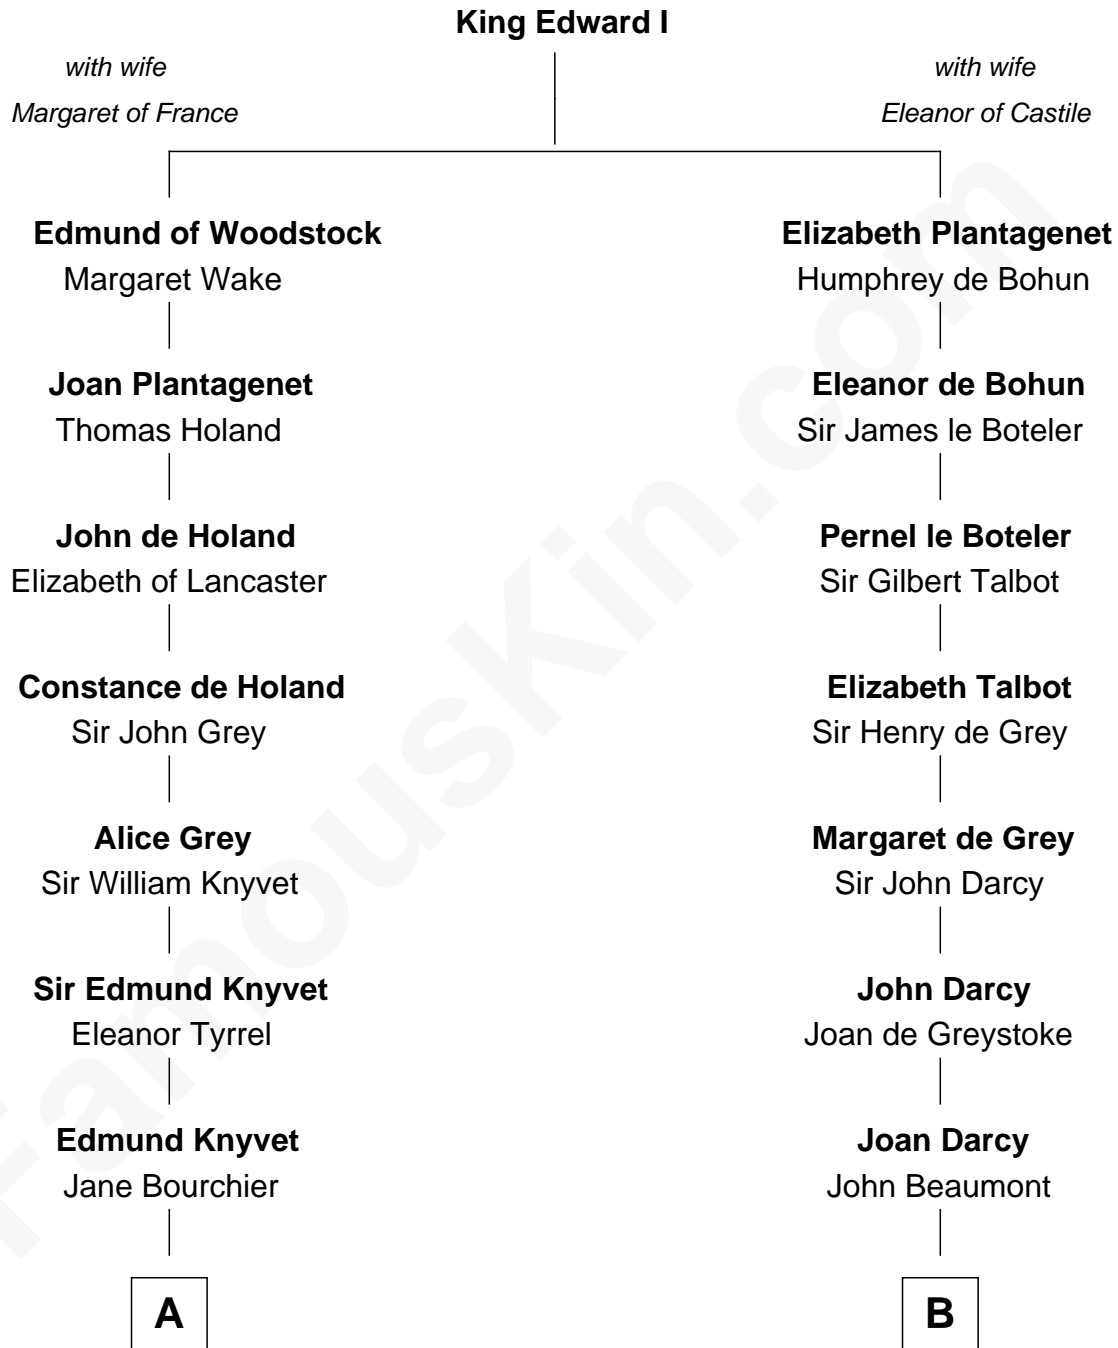

FamousKin.com
Relationship Chart of
Story Musgrave
NASA Astronaut

19th cousin 2 times removed of
Sir Arthur Conan Doyle
Author, "Sherlock Holmes"

C

William Gray
Sarah Frances Loring

Edward Gray
Elizabeth Gray Story

Marguerite Gray
John Butler Swann

Marguerite Swann
Percy Musgrave

Story Musgrave
NASA Astronaut

D

Catherine Pack
William Foley

Mary Josephine Elizabeth Foley
Charles Altamont Doyle

Sir Arthur Conan Doyle
Author, "Sherlock Holmes"