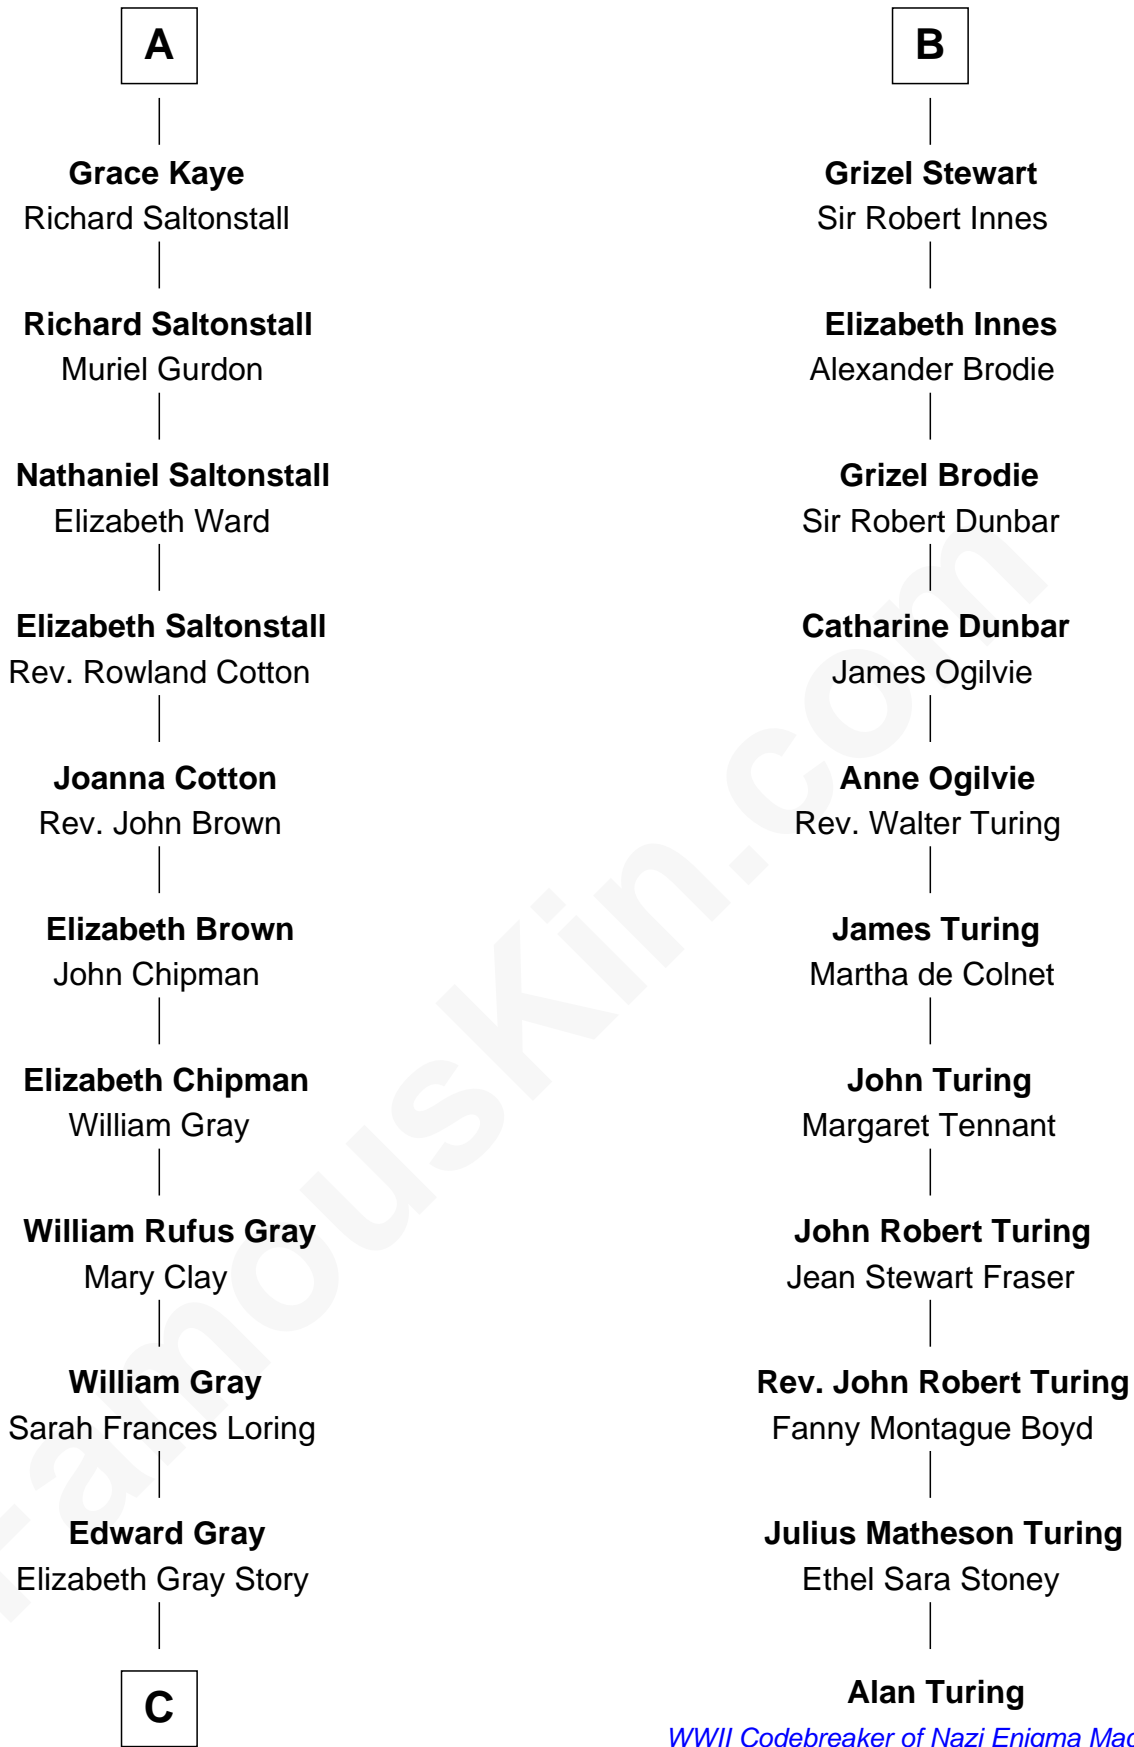

FamousKin.com

Relationship Chart of

Story Musgrave

NASA Astronaut

17th cousin 2 times removed of

Alan Turing
 WWII Codebreaker of Nazi Enigma Machine

C

—
Marguerite Gray
John Butler Swann

—
Marguerite Swann
Percy Musgrave

—
Story Musgrave
NASA Astronaut

FamousKin.com