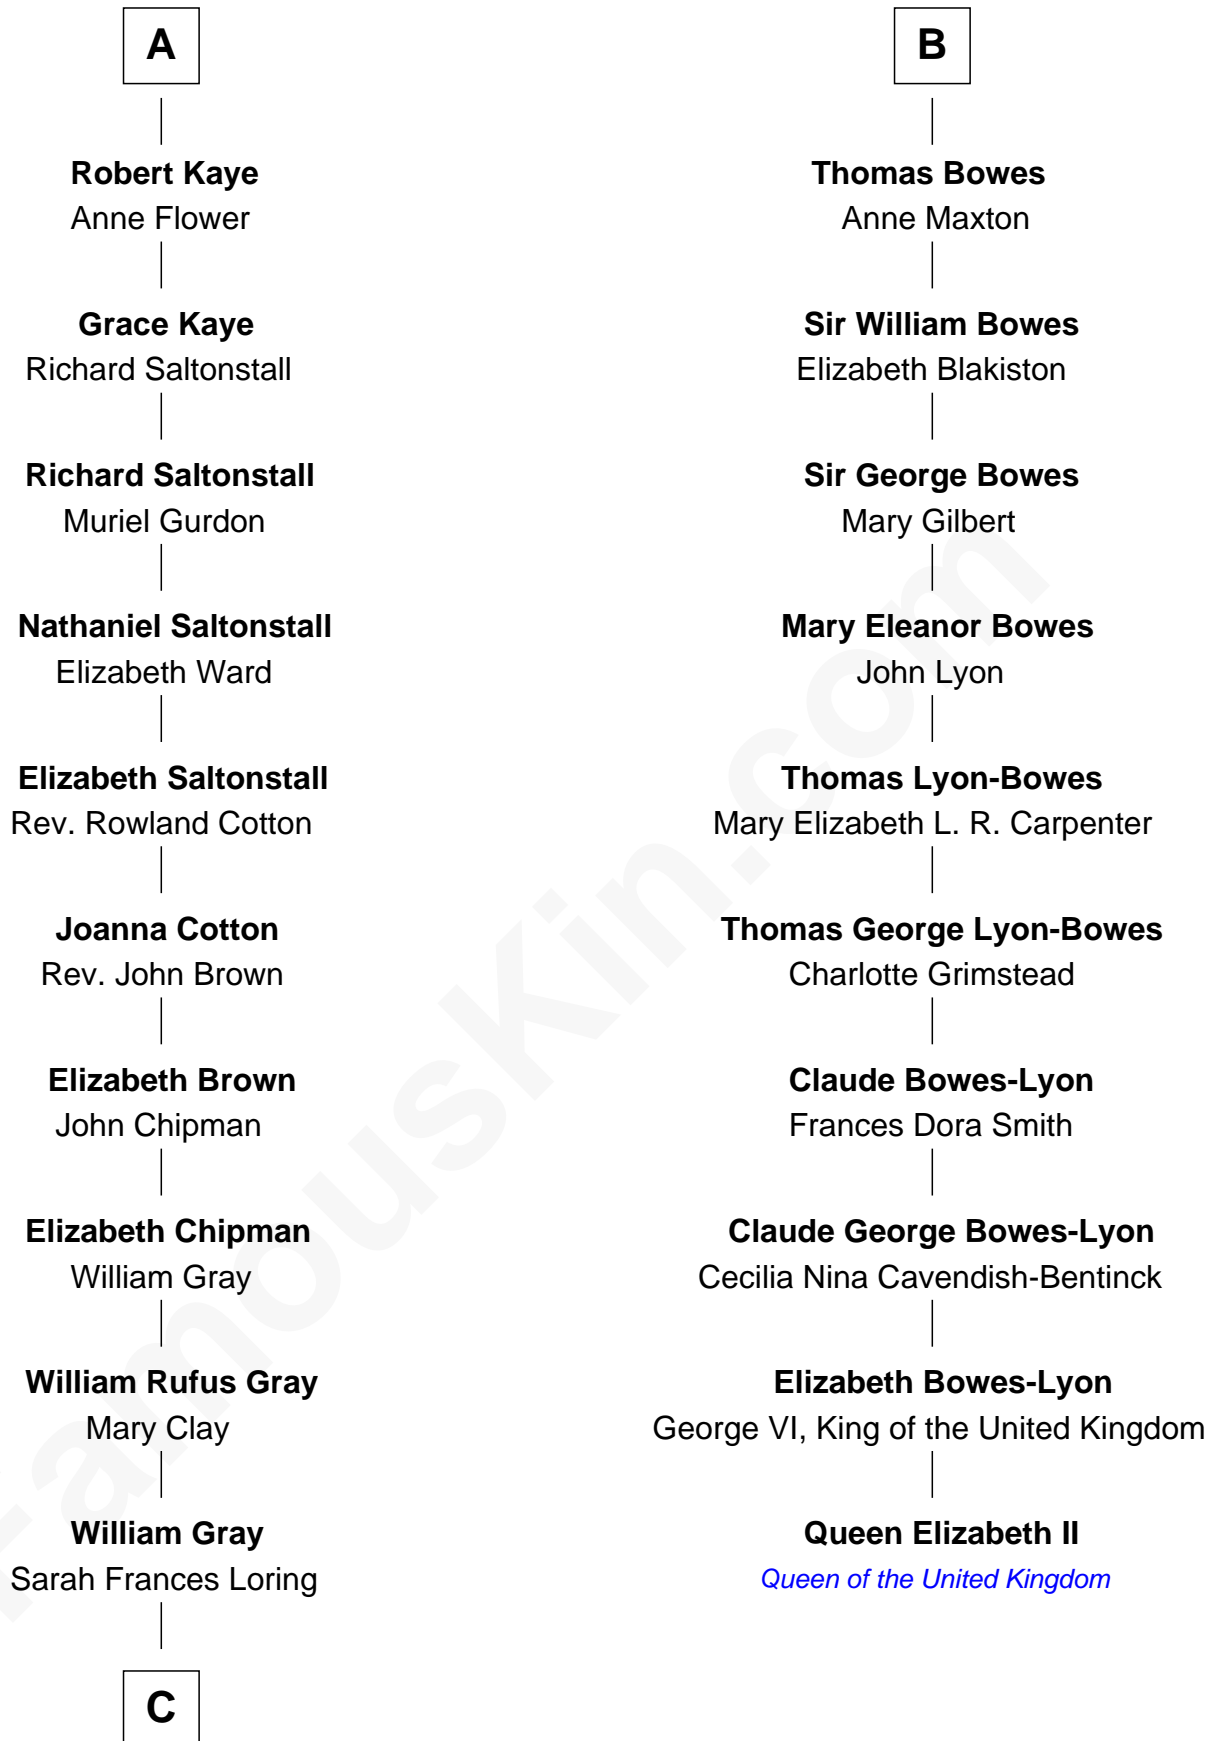

FamousKin.com
Relationship Chart of
Story Musgrave
NASA Astronaut

16th cousin 4 times removed of
Queen Elizabeth II
Queen of the United Kingdom

C

—
Edward Gray
Elizabeth Gray Story

—
Marguerite Gray
John Butler Swann

—
Marguerite Swann
Percy Musgrave

—
Story Musgrave
NASA Astronaut

FamousKin.com