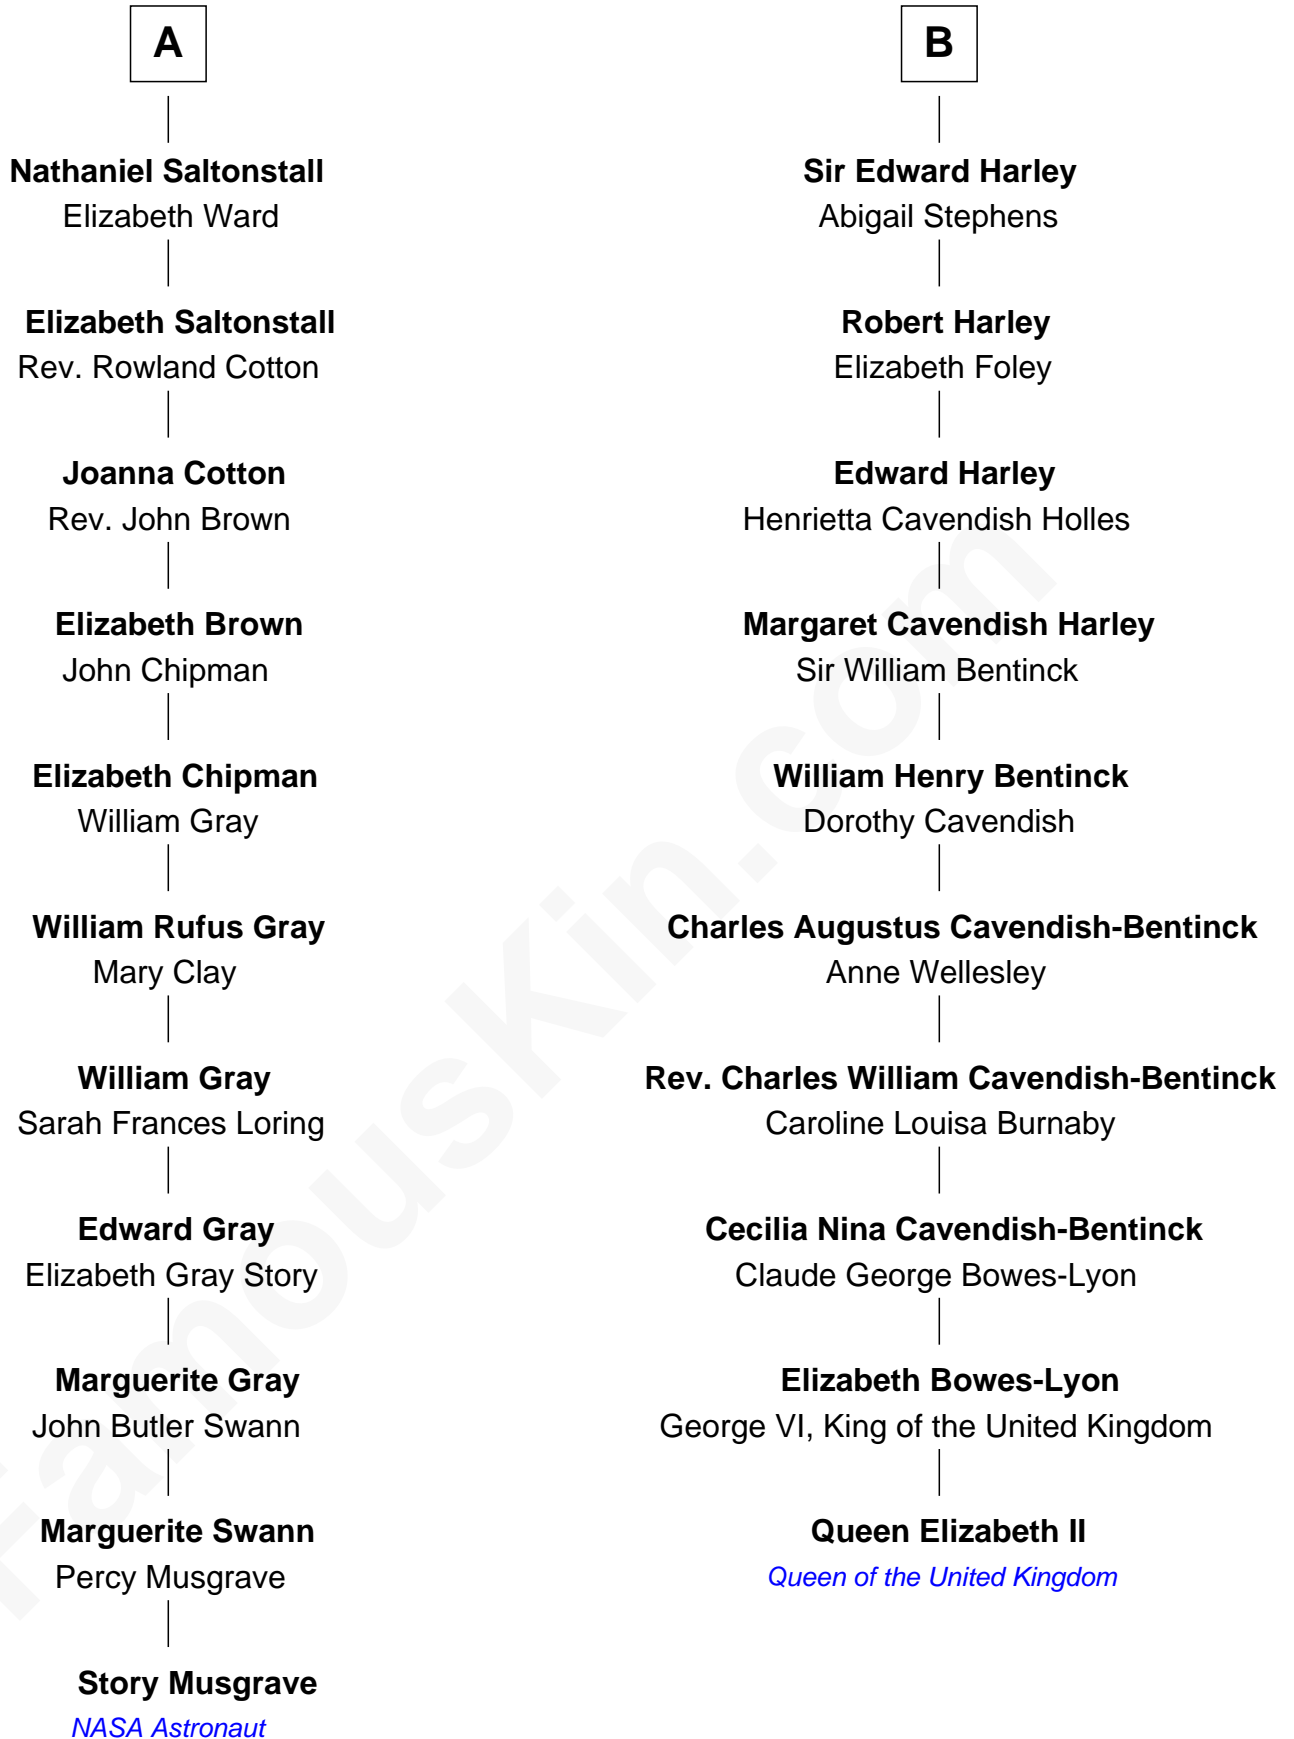

# FamousKin.com Relationship Chart of

**Story Musgrave**

*NASA Astronaut*

16th cousin 1 time removed of

**Queen Elizabeth II**

*Queen of the United Kingdom*

**Sir John Bouchier**

Margaret Berners

**Sir Humphrey Bouchier**

Elizabeth Tilney

**Sir John Bouchier**

Katherine Howard

**Jane Bouchier**

Edmund Knyvet

**John Knyvet**

Agnes Harcourt

Sir Henry Neville

**Sir Richard Neville**

Anne Stafford

**Margaret Neville**

Edward Willoughby

**Elizabeth Willoughby**

Sir Fulk Greville

**Eleanor Greville**

Sir John Conway

**Sir Edward Conway**

Dorothy Tracy

**Brilliana Conway**

Sir Robert Harley

**B**

Elizabeth II photo by [Eric Draper](#)