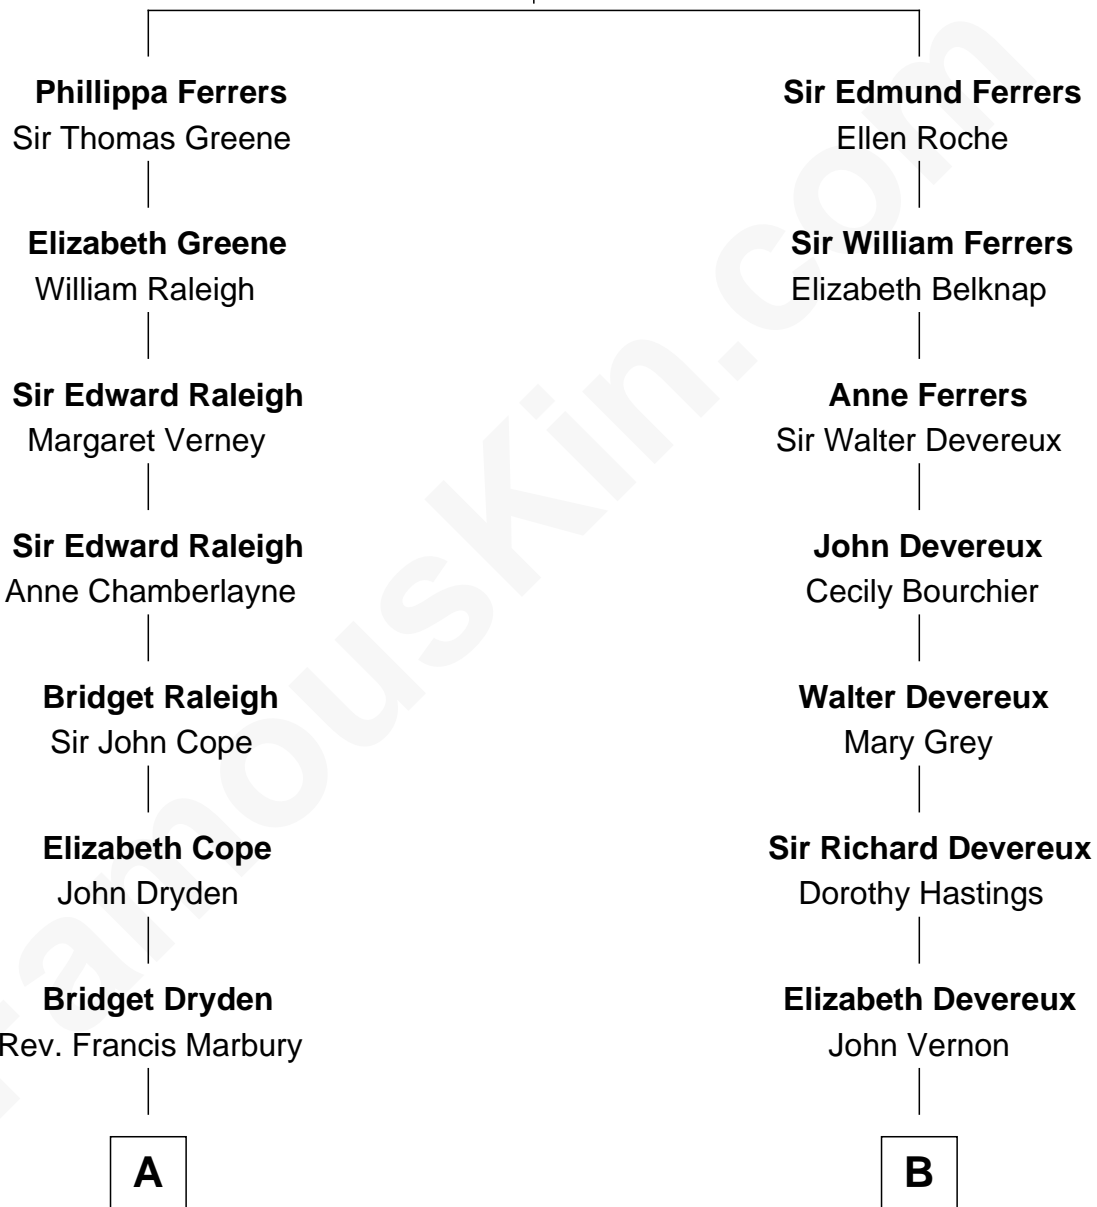

FamousKin.com Relationship Chart of

Story Musgrave

NASA Astronaut

18th cousin 1 time removed of

Queen Elizabeth II

Queen of the United Kingdom

Robert de Ferrers
Margaret Despencer

C

Marguerite Gray
John Butler Swann

Marguerite Swann
Percy Musgrave

Story Musgrave
NASA Astronaut

D

Elizabeth Bowes-Lyon
George VI, King of the United Kingdom

Queen Elizabeth II
Queen of the United Kingdom

FamousKin.com