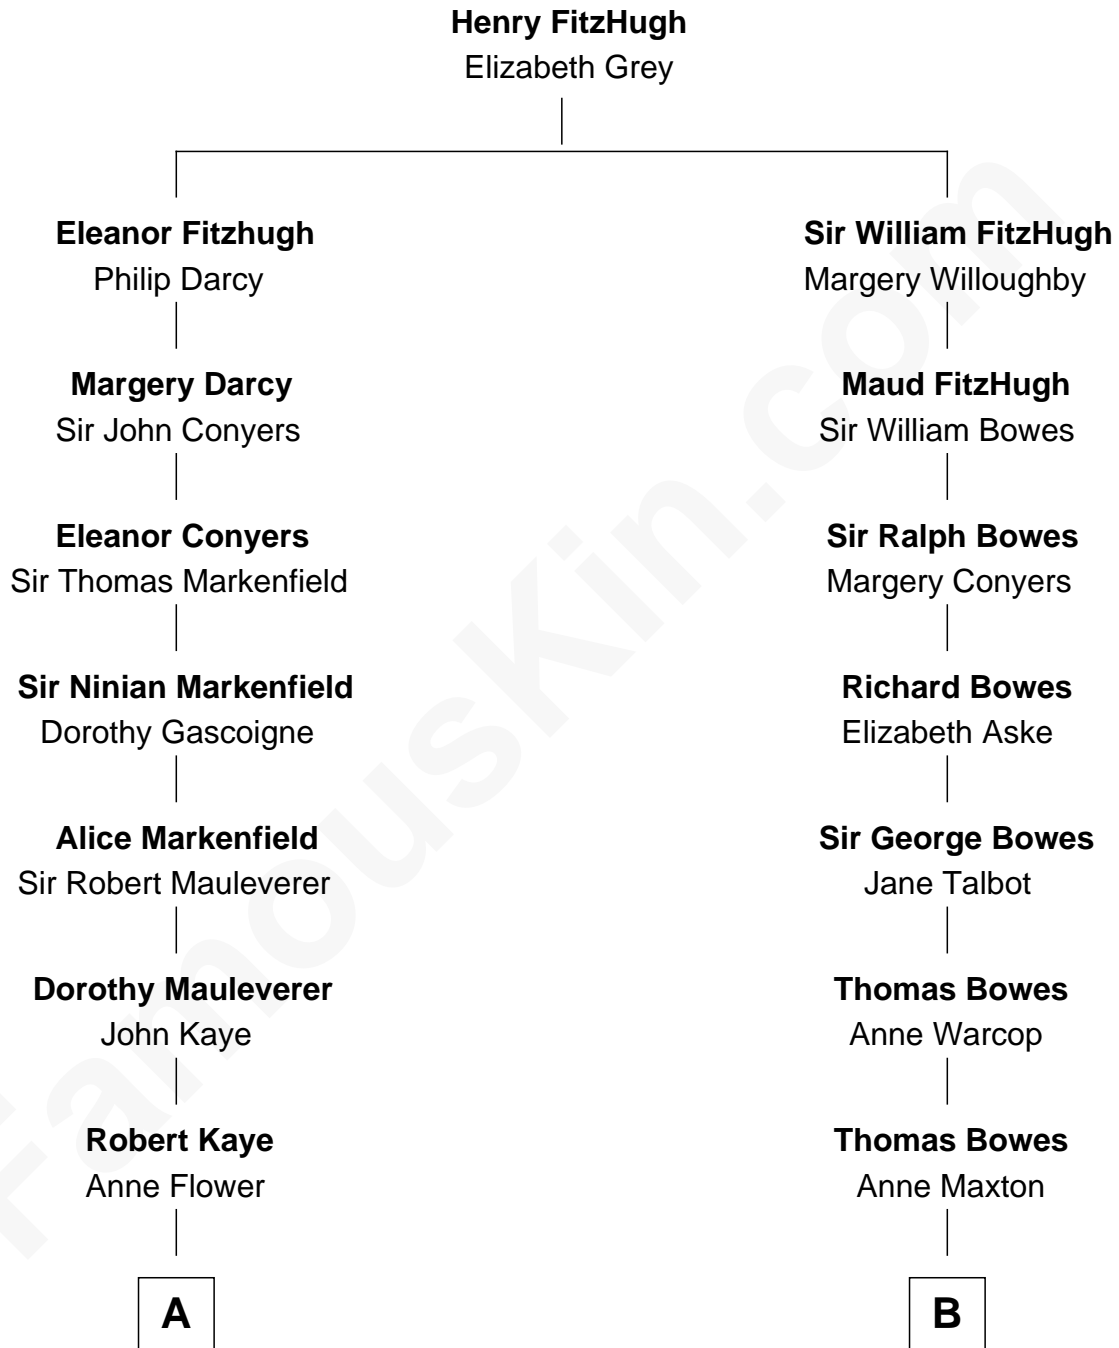

FamousKin.com

Relationship Chart of

Story Musgrave

NASA Astronaut

15th cousin 4 times removed of

Queen Elizabeth II
Queen of the United Kingdom

C

—
Marguerite Gray
John Butler Swann

—
Marguerite Swann
Percy Musgrave

—
Story Musgrave
NASA Astronaut

FamousKin.com