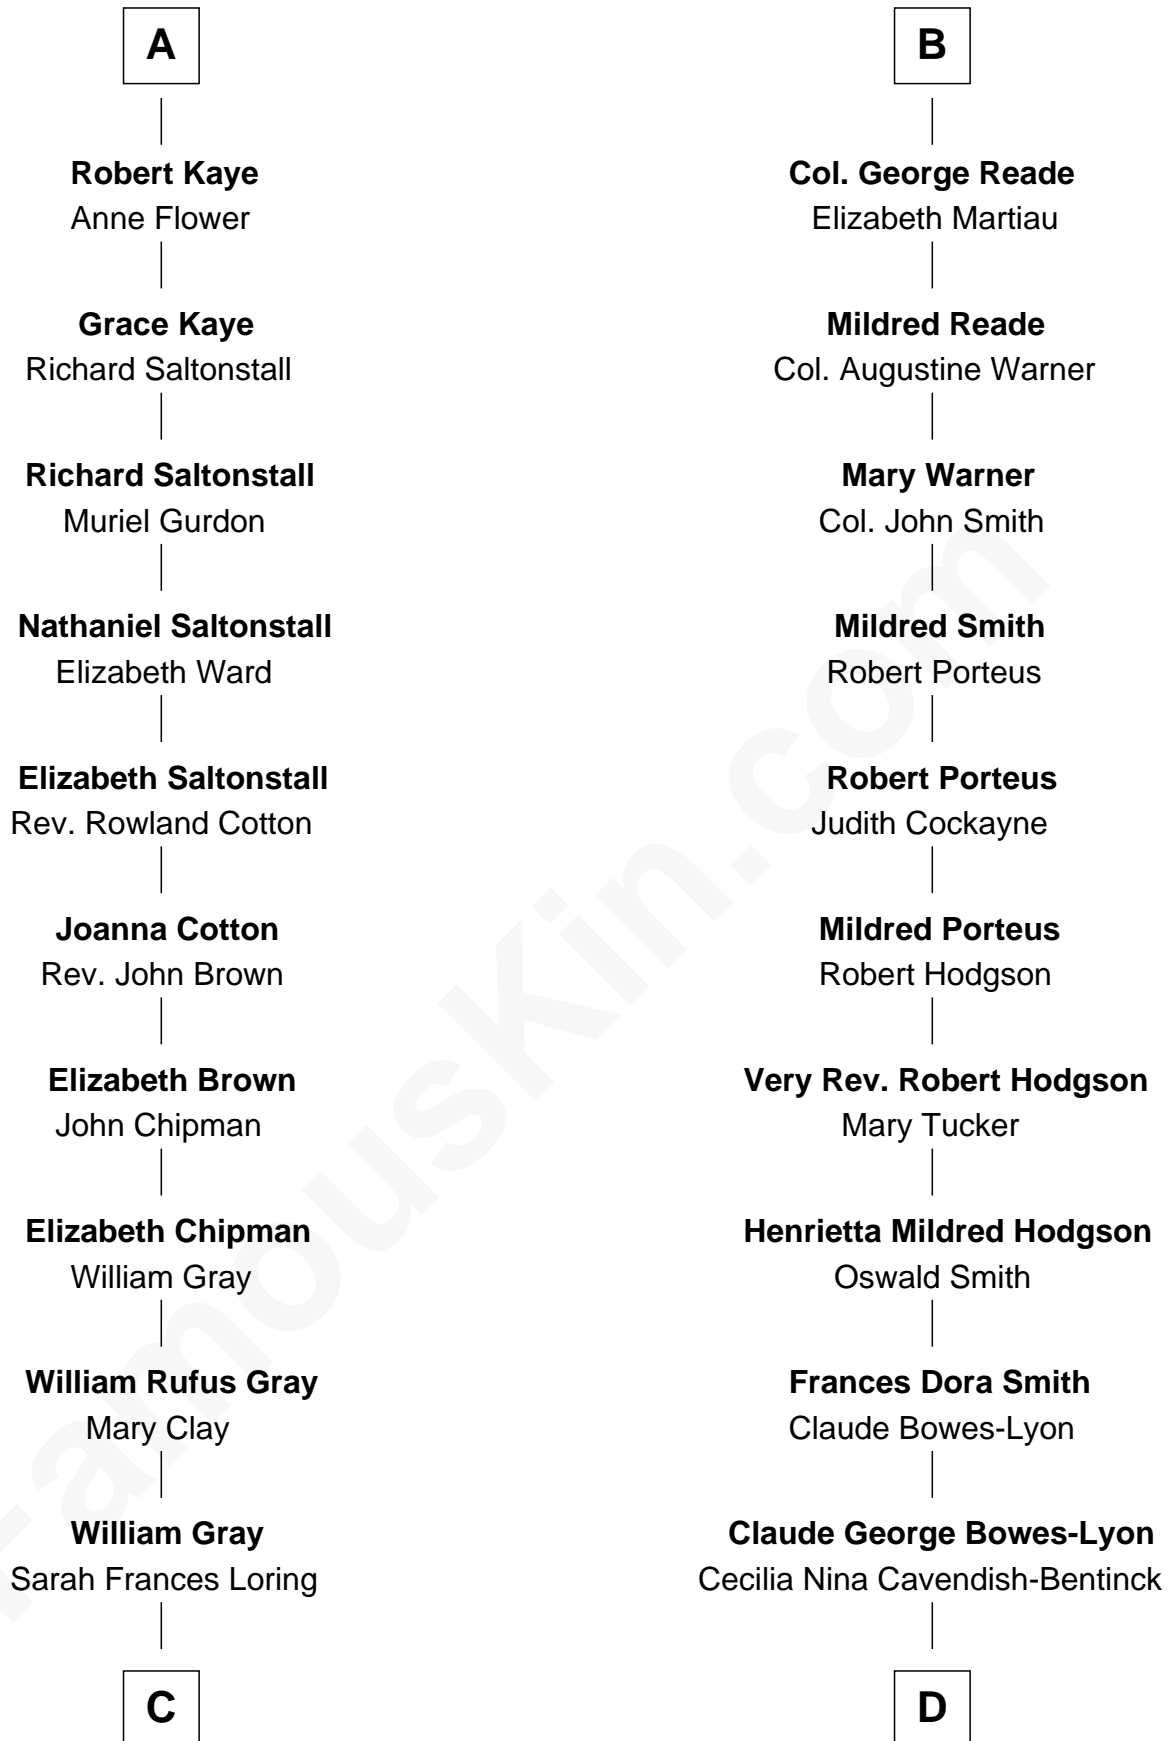

FamousKin.com

Relationship Chart of

Story Musgrave

NASA Astronaut

18th cousin 2 times removed of

Queen Elizabeth II
Queen of the United Kingdom

FamousKin.com