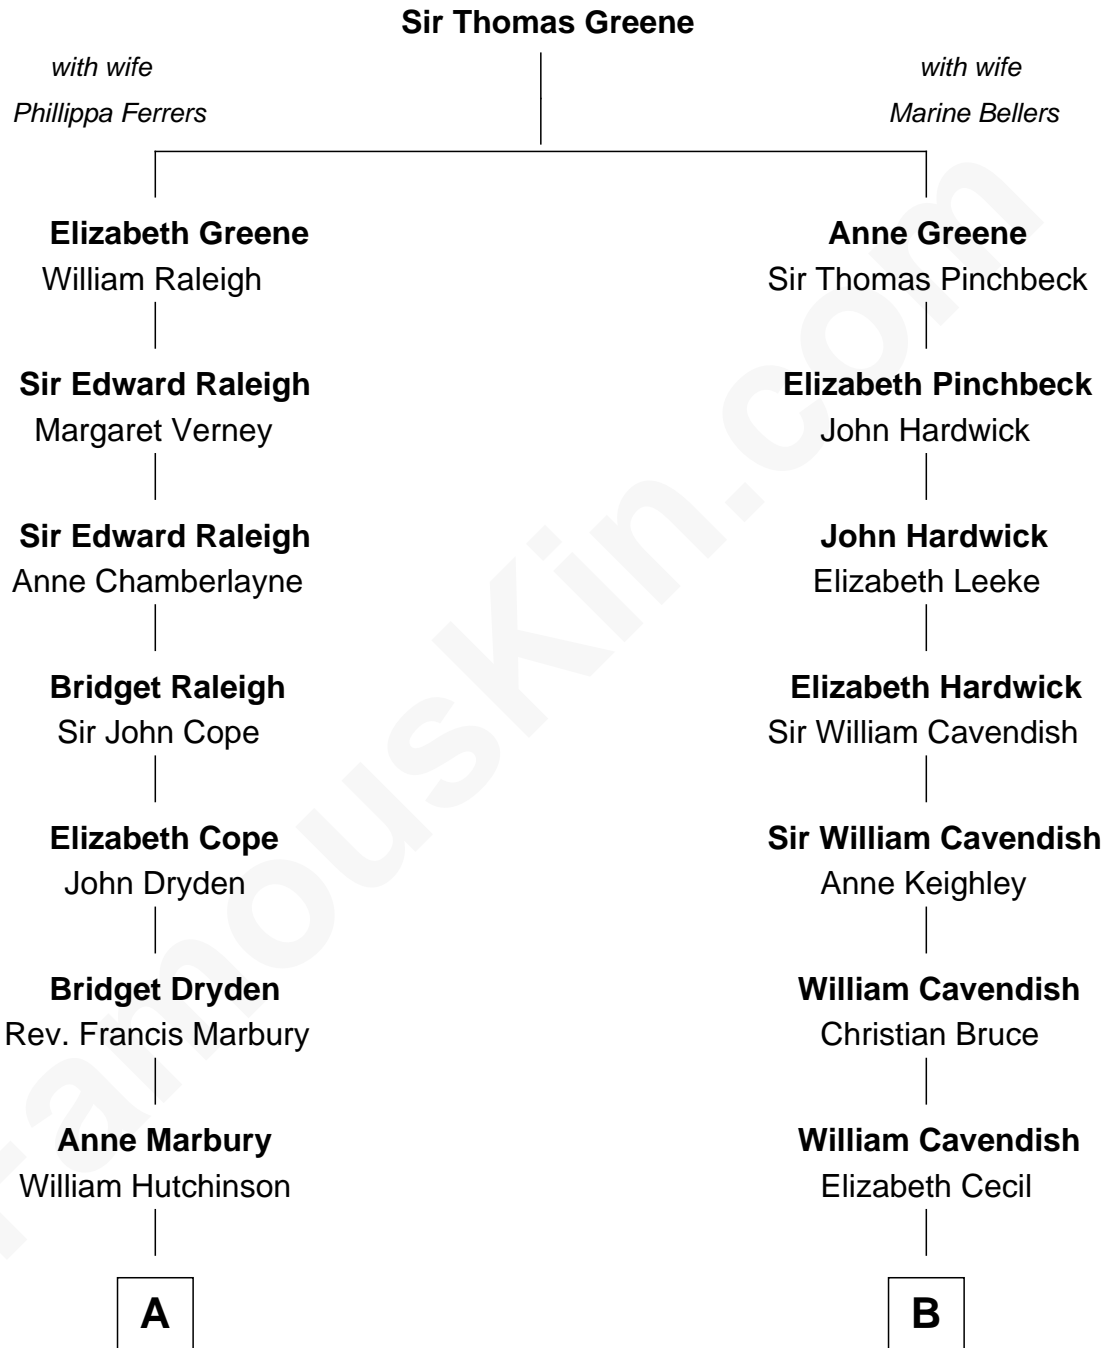

FamousKin.com

Relationship Chart of

Story Musgrave

NASA Astronaut

16th cousin 2 times removed of

Queen Elizabeth II
Queen of the United Kingdom

C

—
Marguerite Swann

Percy Musgrave

—
Story Musgrave

NASA Astronaut

FamousKin.com