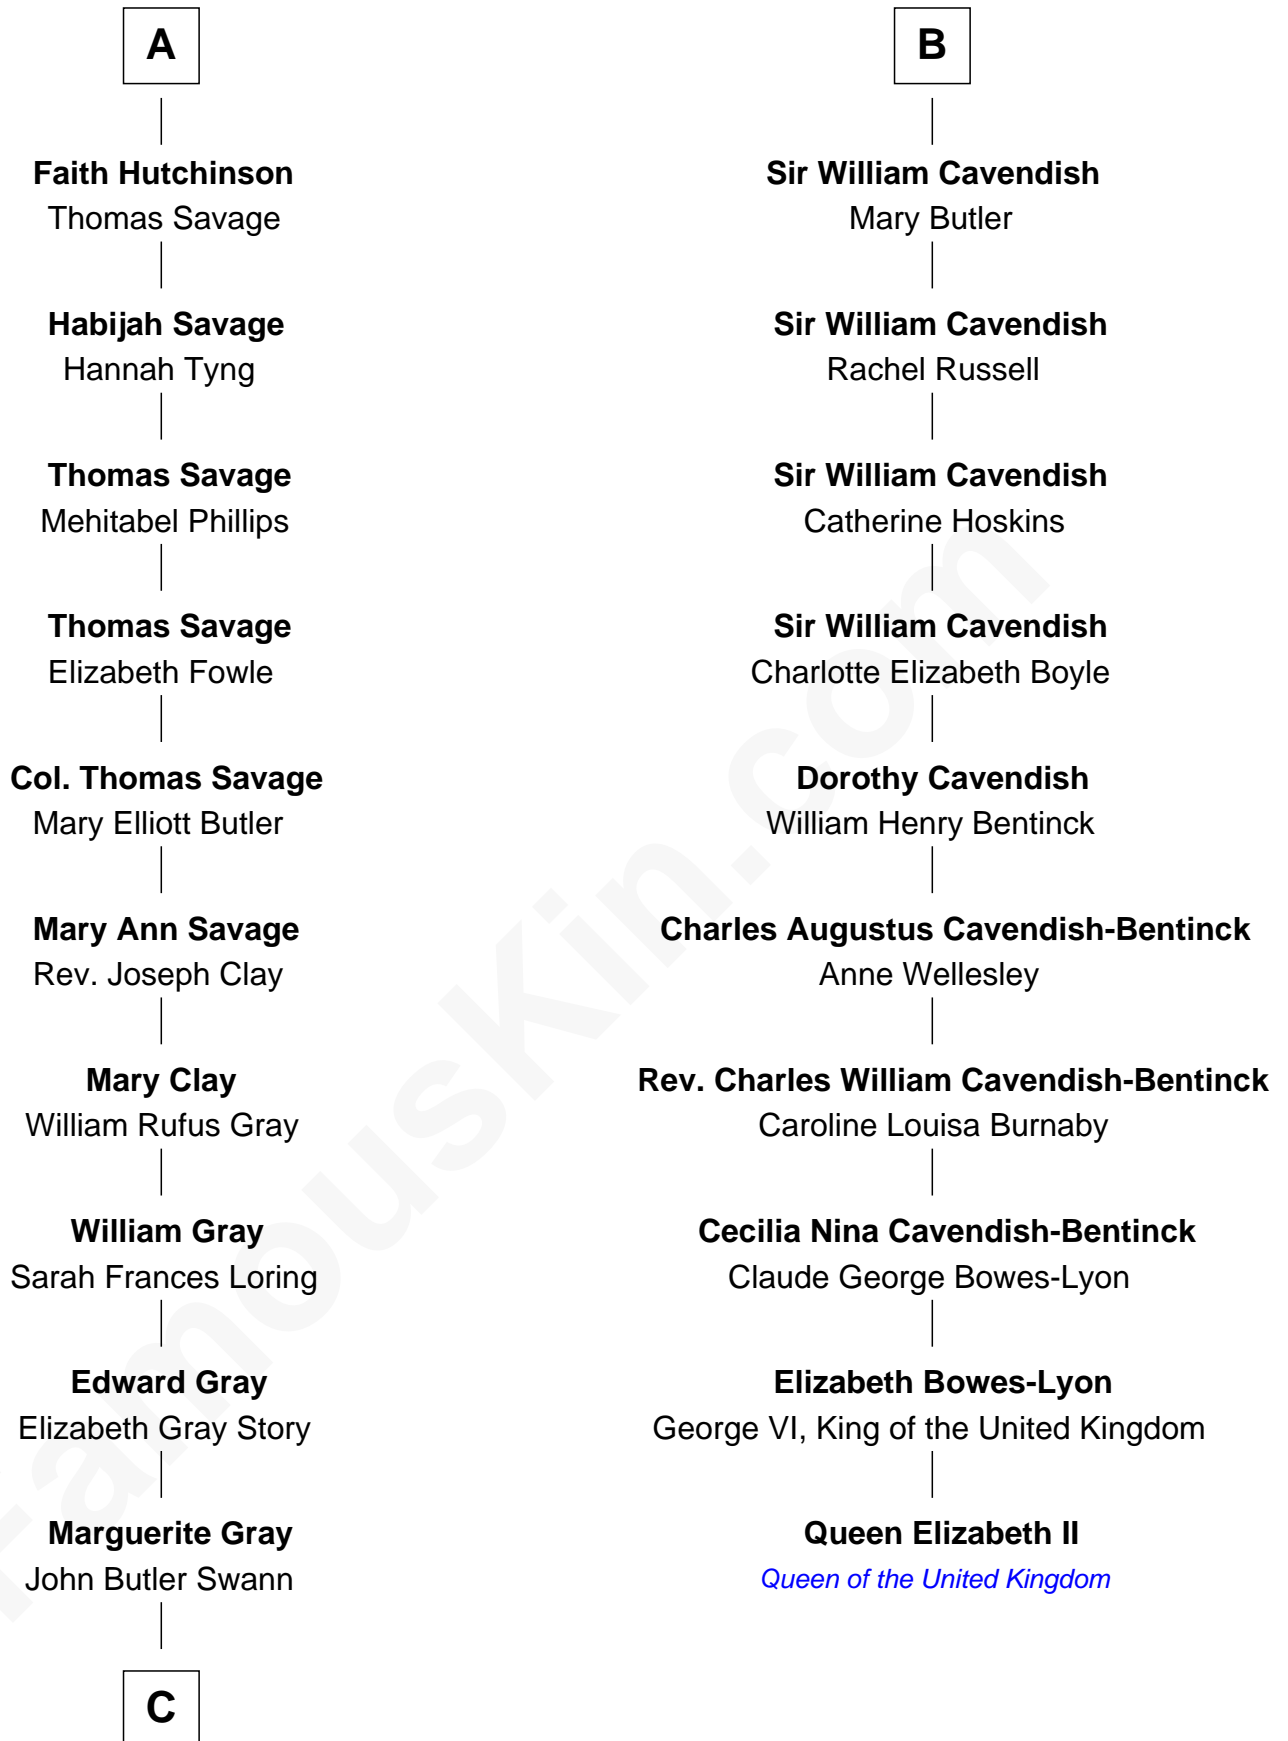

FamousKin.com

Relationship Chart of

Story Musgrave

NASA Astronaut

16th cousin 2 times removed of

Queen Elizabeth II
Queen of the United Kingdom

C

—
Marguerite Swann

Percy Musgrave

—
Story Musgrave

NASA Astronaut

FamousKin.com