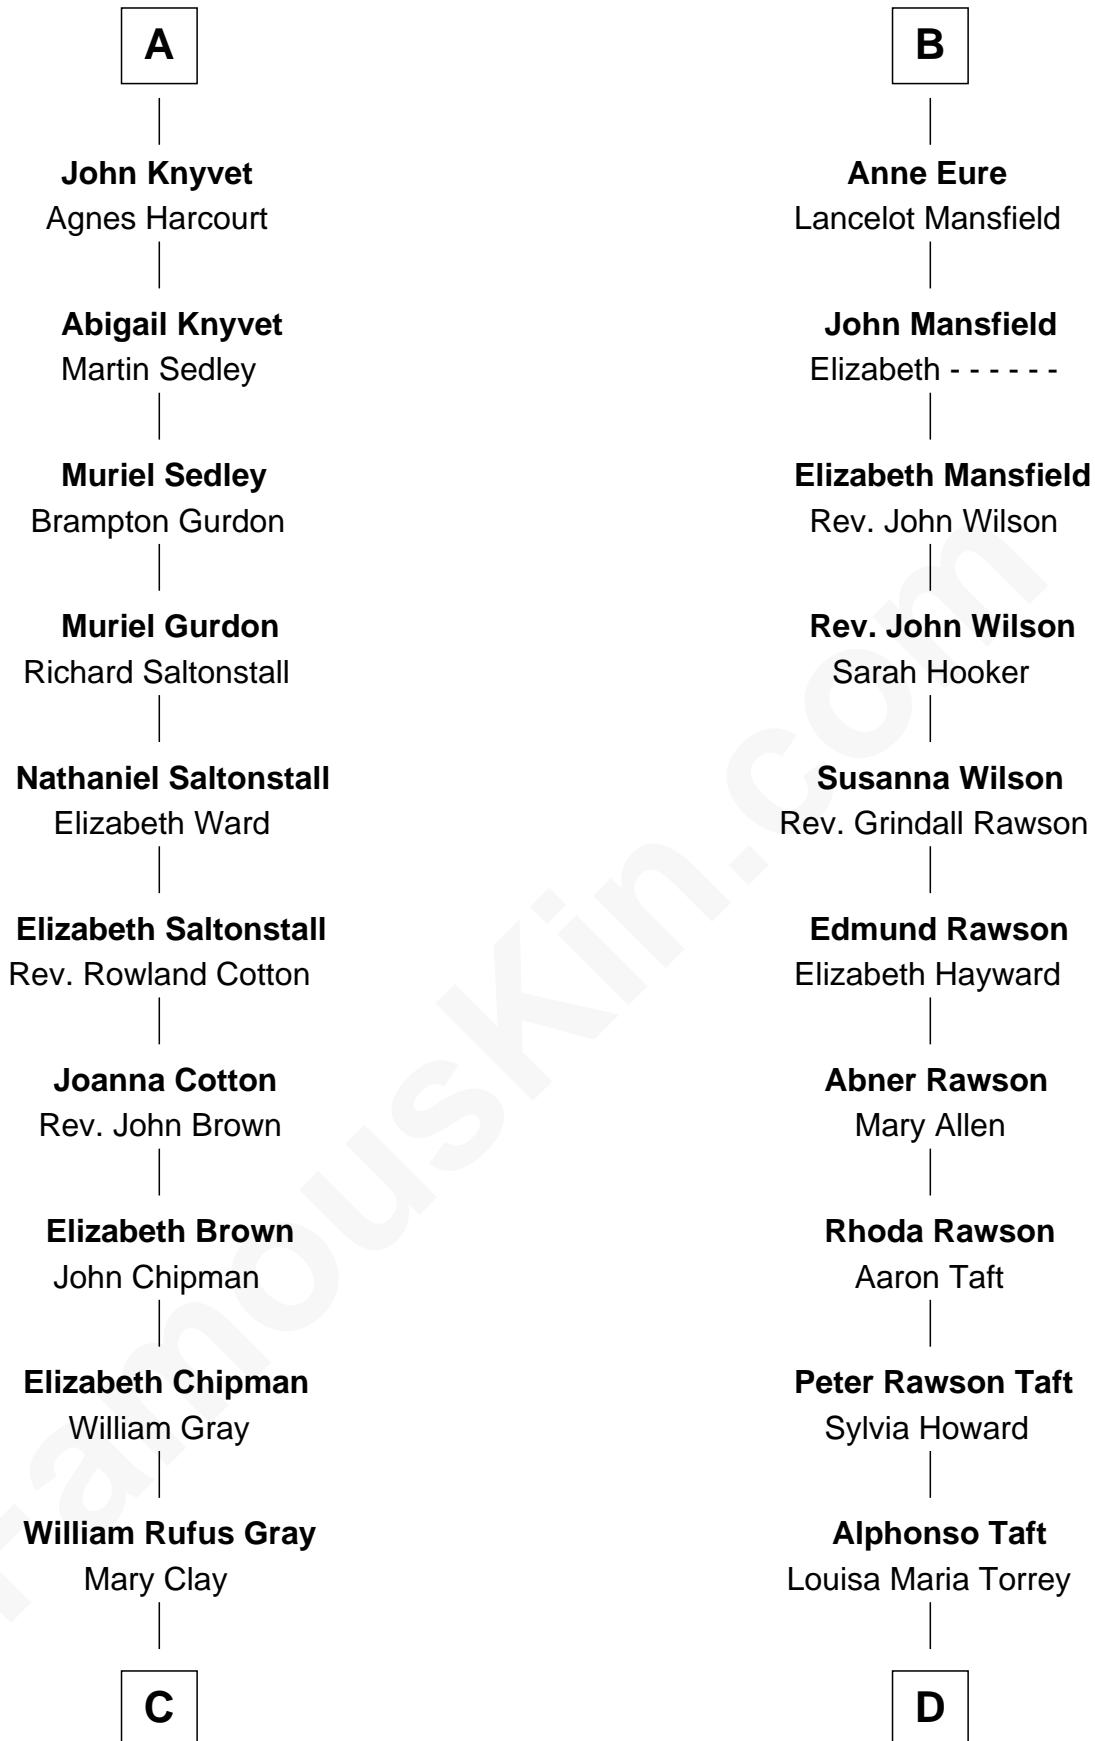

**FamousKin.com**  
**Relationship Chart of**  
**Story Musgrave**  
*NASA Astronaut*

20th cousin 1 time removed of

**Bob Taft**  
*67th Governor of Ohio*

**C**

**William Gray**  
Sarah Frances Loring

**Edward Gray**  
Elizabeth Gray Story

**Marguerite Gray**  
John Butler Swann

**Marguerite Swann**  
Percy Musgrave

**Story Musgrave**  
*NASA Astronaut*

**D**

**William Howard Taft**  
Helen Louise Herron

**Robert Alphonso Taft**  
Martha Wheaton Bowers

**Robert Alphonso Taft**  
Blanca Duncan Noël

**Bob Taft**  
*67th Governor of Ohio*