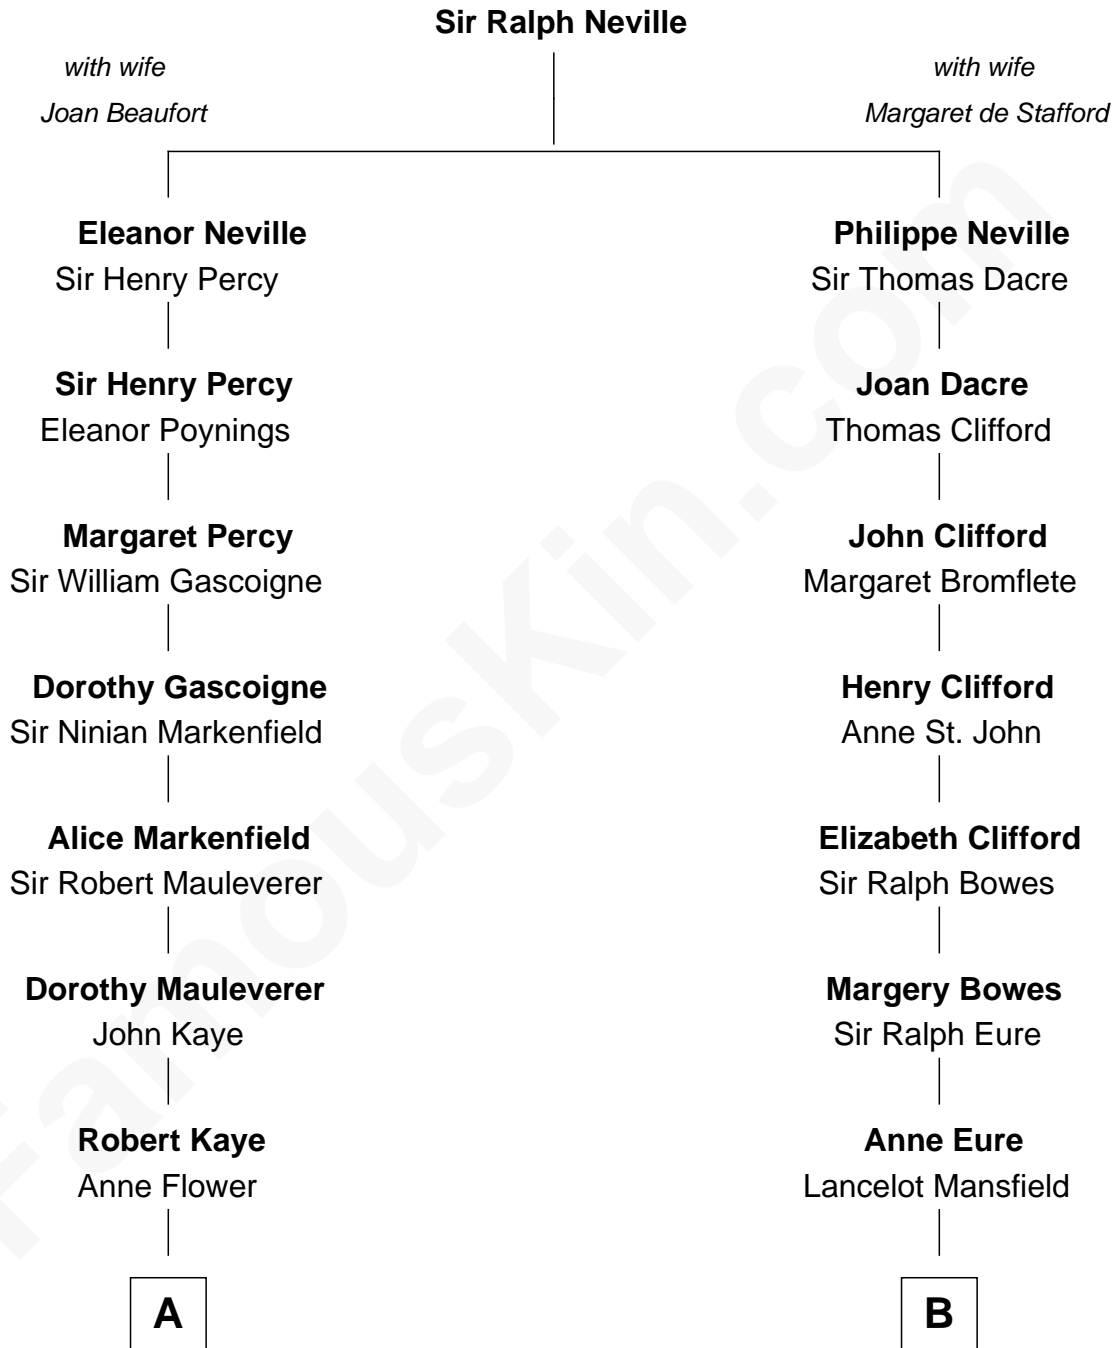

# FamousKin.com Relationship Chart of

**Story Musgrave**

*NASA Astronaut*

19th cousin of

**Bob Taft**

*67th Governor of Ohio*

**C**

**Marguerite Gray**  
John Butler Swann

**Marguerite Swann**  
Percy Musgrave

**Story Musgrave**  
*NASA Astronaut*

**D**

**Robert Alphonso Taft**  
Martha Wheaton Bowers

**Robert Alphonso Taft**  
Blanca Duncan Noël

**Bob Taft**  
*67th Governor of Ohio*