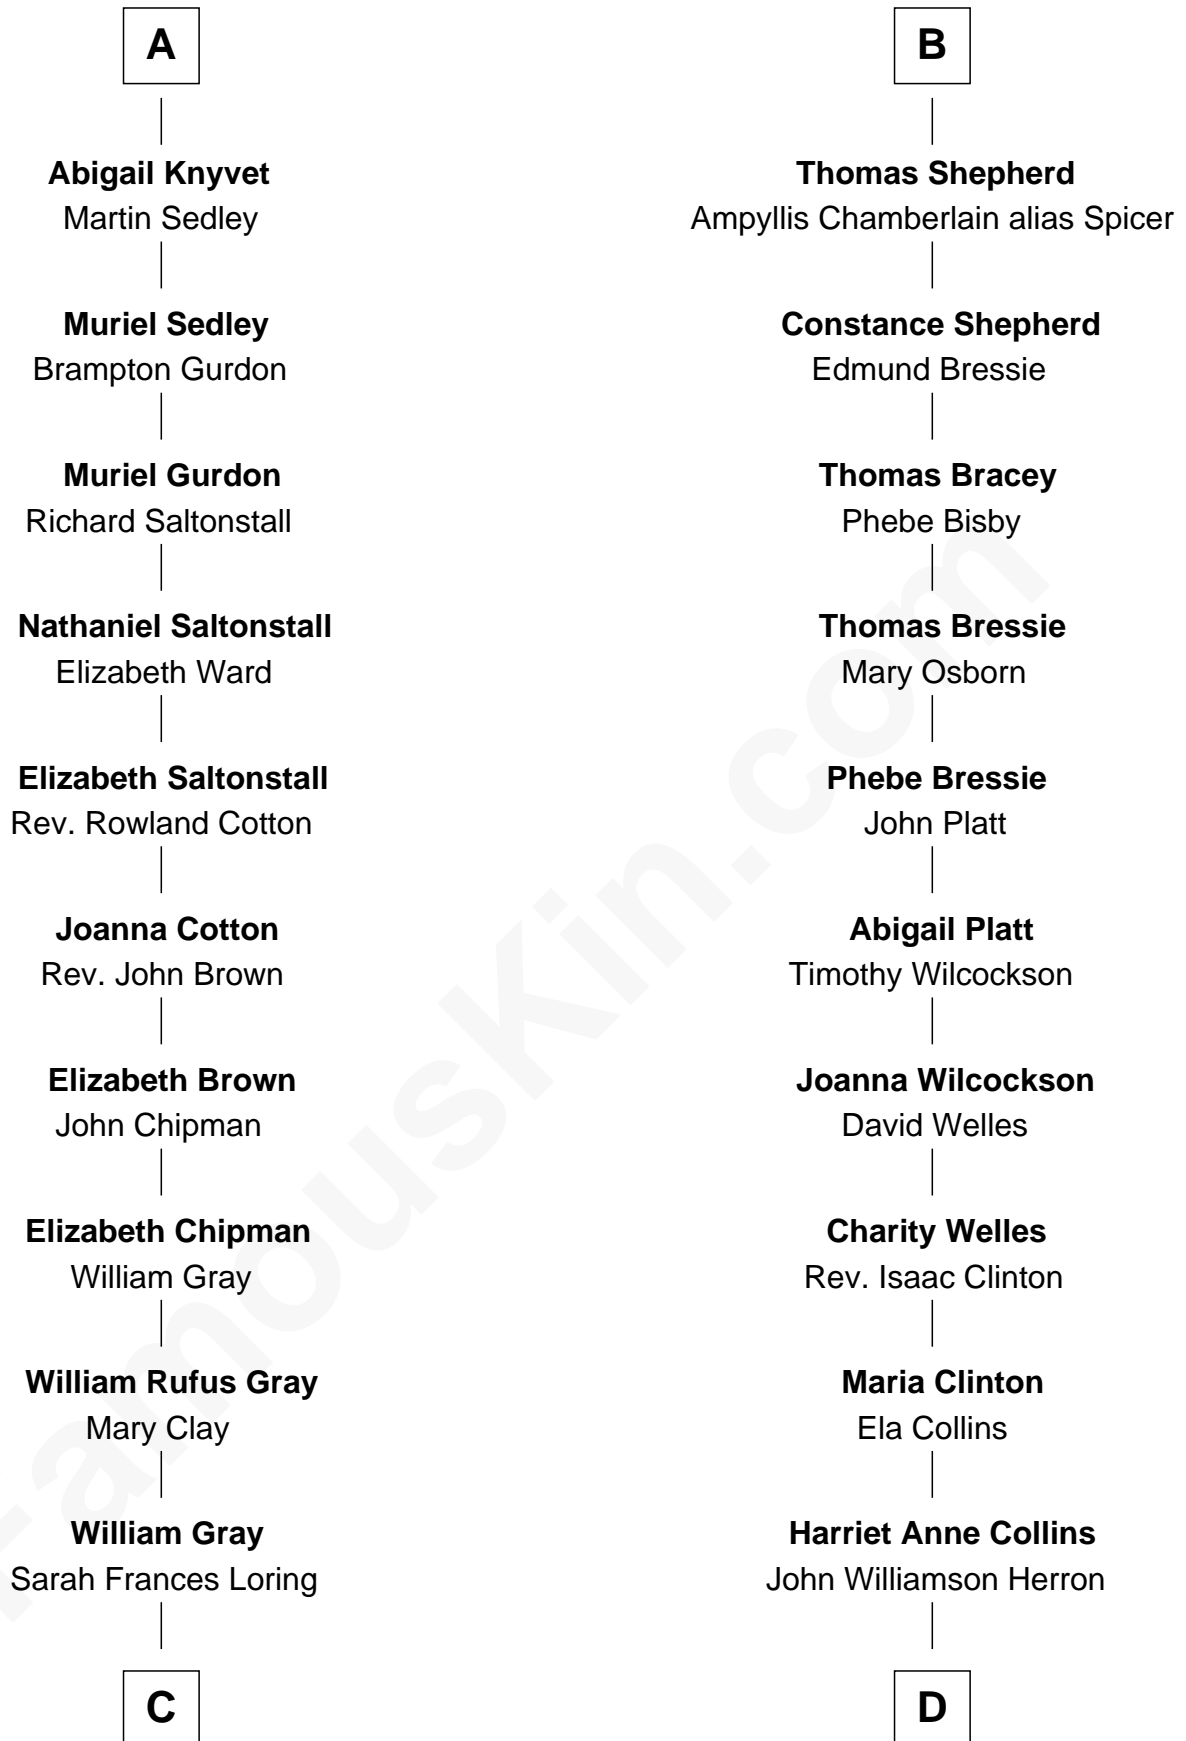

FamousKin.com Relationship Chart of

Story Musgrave

NASA Astronaut

20th cousin of

Bob Taft

67th Governor of Ohio

Sir John Howard

Alice de Bois

Sir Robert Howard

Margaret de Scales

Sir John Howard

Alice Tendring

Sir Robert Howard

Margaret Mowbray

Sir John Howard

Margaret Chedworth

Katherine Lampeck

Elizabeth Brome

Thomas Hawes

Constance Hawes

Thomas Shepherd

B

C

Edward Gray
Elizabeth Gray Story

Marguerite Gray
John Butler Swann

Marguerite Swann
Percy Musgrave

Story Musgrave
NASA Astronaut

D

Helen Louise Herron
William Howard Taft

Robert Alphonso Taft
Martha Wheaton Bowers

Robert Alphonso Taft
Blanca Duncan Noël