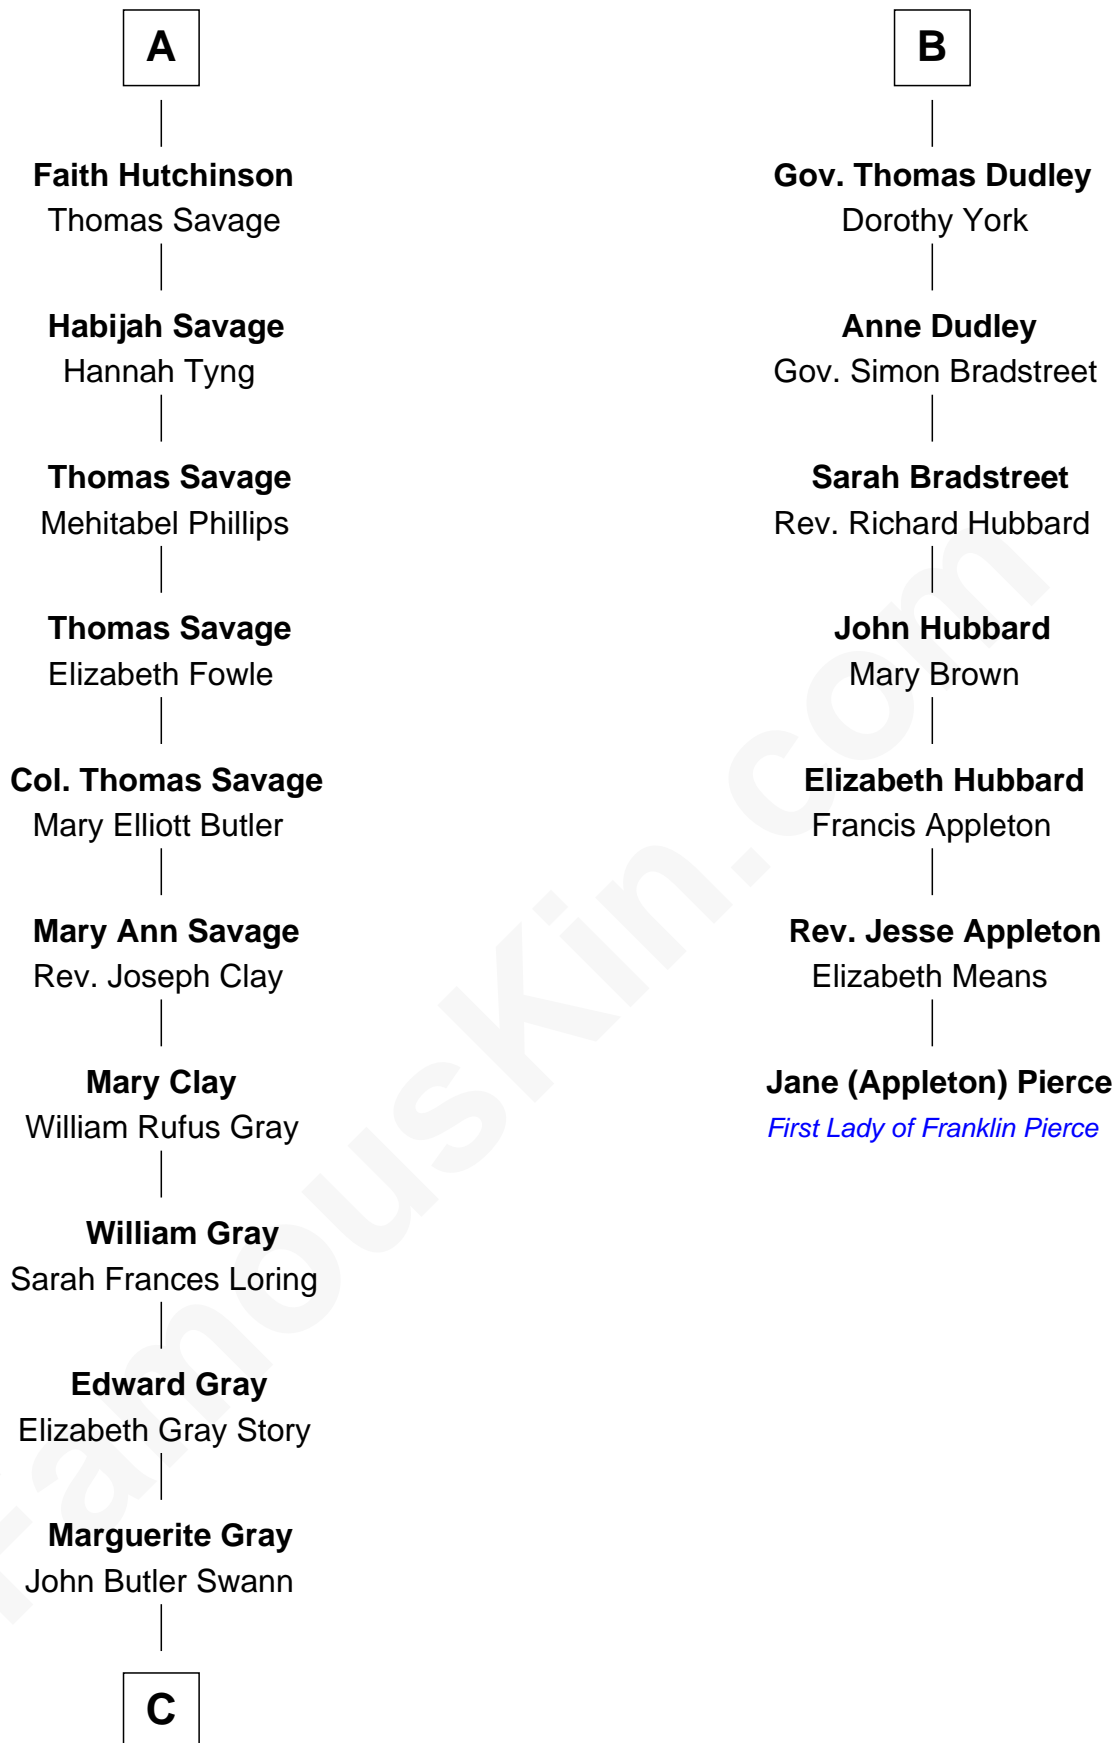

FamousKin.com
Relationship Chart of
Story Musgrave
NASA Astronaut

13th cousin 5 times removed of

Jane (Appleton) Pierce
First Lady of President Franklin Pierce

Sir Walter Blount
 Sancha de Ayala

Sir Thomas Blount
 Margaret de Gresley

Constance Blount
 Sir John Sutton

Sir Thomas Blount
 Agnes Hawley

Sir John Sutton
 Elizabeth Berkeley

Anne Blount
 William Marbury

Sir Edmund Sutton
 Joyce Tiptoft

Robert Marbury
 Katherine Williamson

Sir Edward Sutton
 Cecily Willoughby

William Marbury
 Agnes Lenton

Sir John Sutton
 Cecily Grey

Rev. Francis Marbury
 Bridget Dryden

Sir Henry Dudley
 ----- Ashton

Probable

Anne Marbury
 William Hutchinson

Roger Dudley
 Susanna Thorne

A

B

C

—
Marguerite Swann

Percy Musgrave

—
Story Musgrave

NASA Astronaut

FamousKin.com