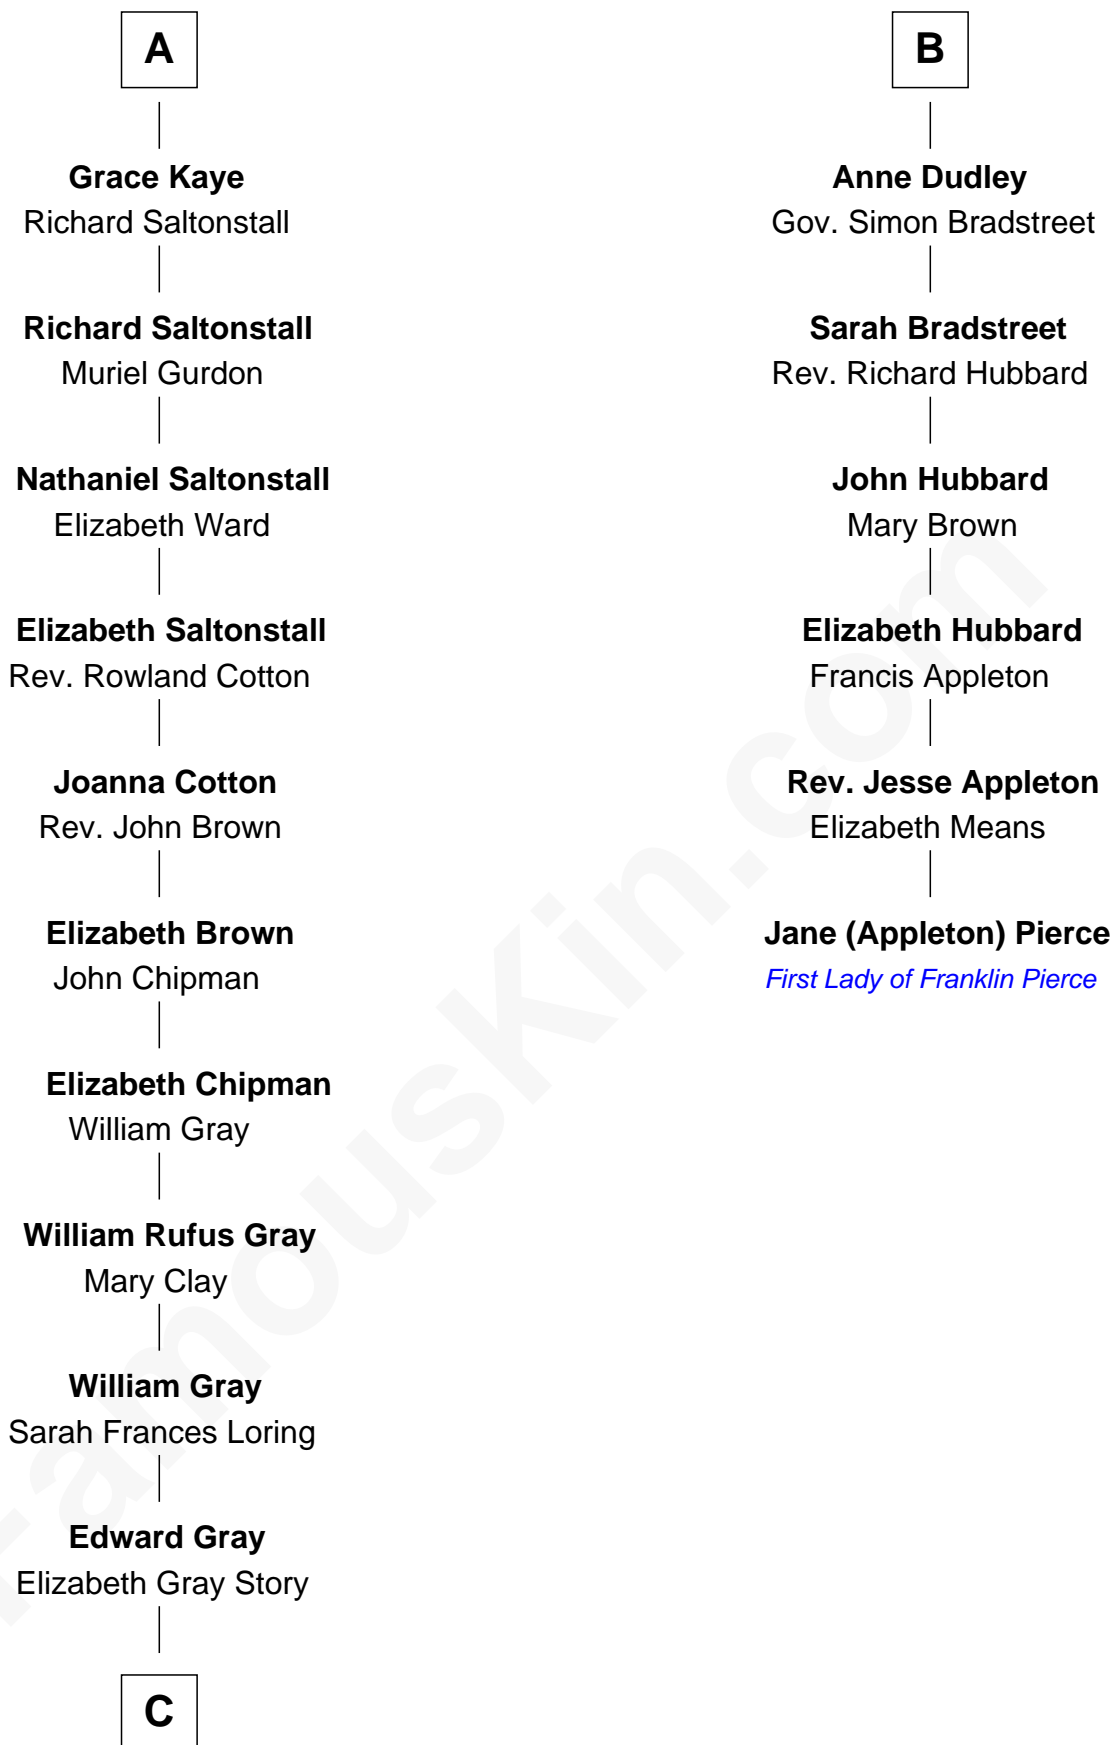

FamousKin.com
Relationship Chart of
Story Musgrave
NASA Astronaut

12th cousin 7 times removed of

Jane (Appleton) Pierce
First Lady of President Franklin Pierce

C

—
Marguerite Gray
John Butler Swann

—
Marguerite Swann
Percy Musgrave

—
Story Musgrave
NASA Astronaut

FamousKin.com