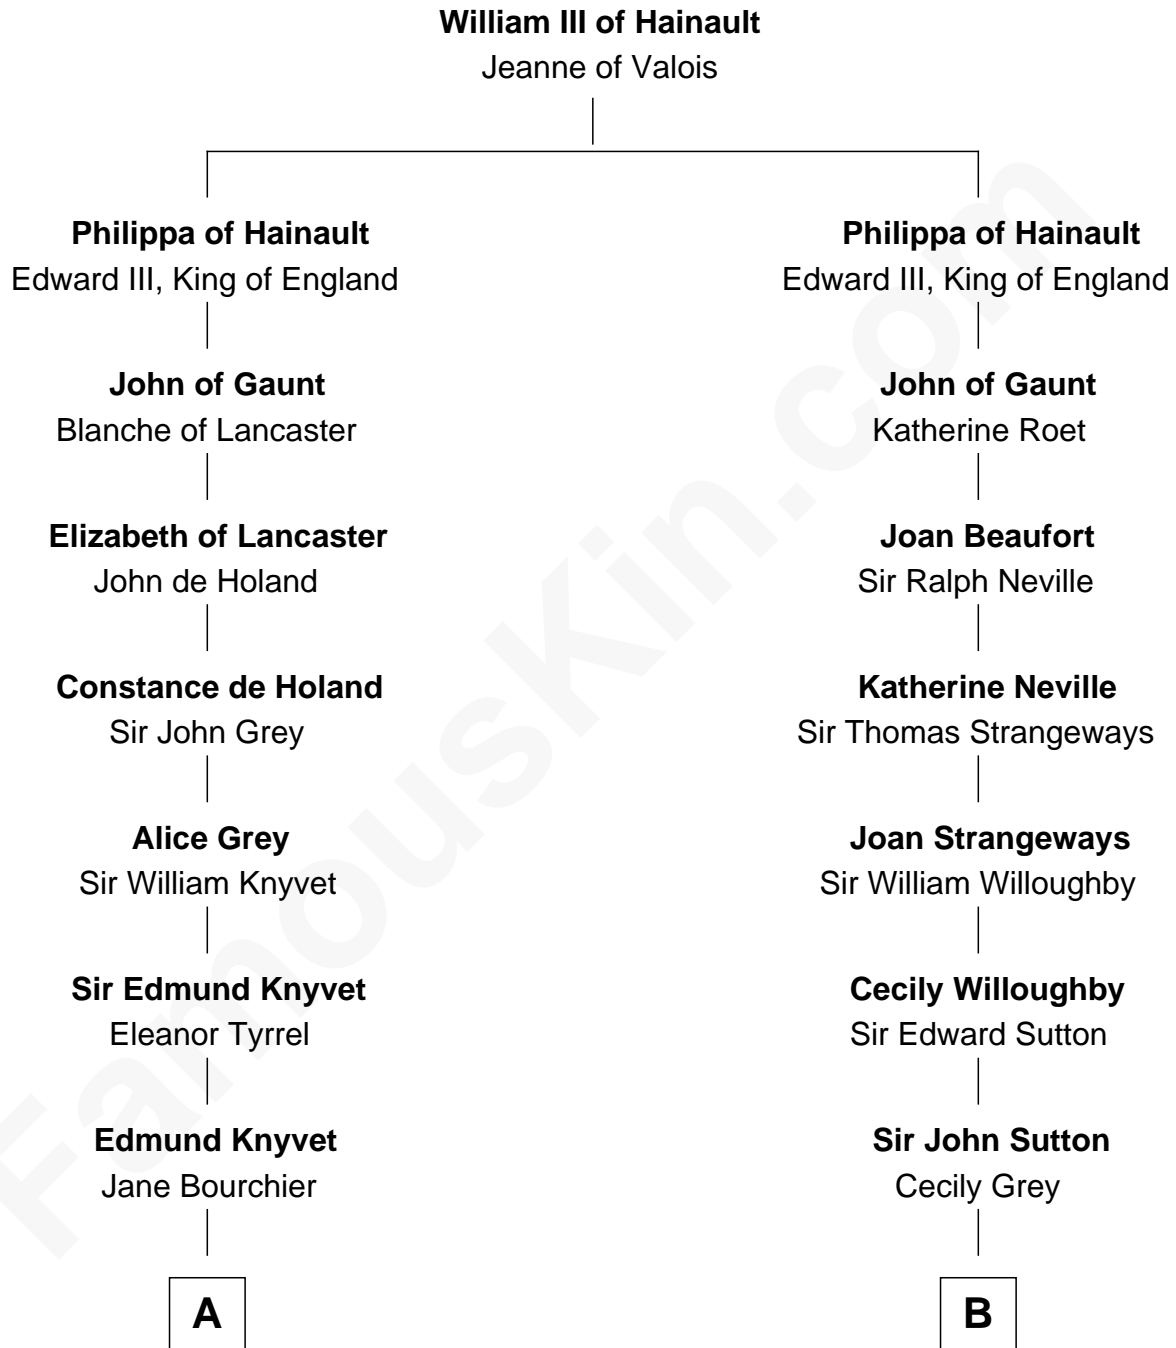

FamousKin.com
Relationship Chart of
Story Musgrave
NASA Astronaut

15th cousin 6 times removed of

Jane (Appleton) Pierce
First Lady of President Franklin Pierce

C

—
William Gray
Sarah Frances Loring

—
Edward Gray
Elizabeth Gray Story

—
Marguerite Gray
John Butler Swann

—
Marguerite Swann
Percy Musgrave

—
Story Musgrave
NASA Astronaut