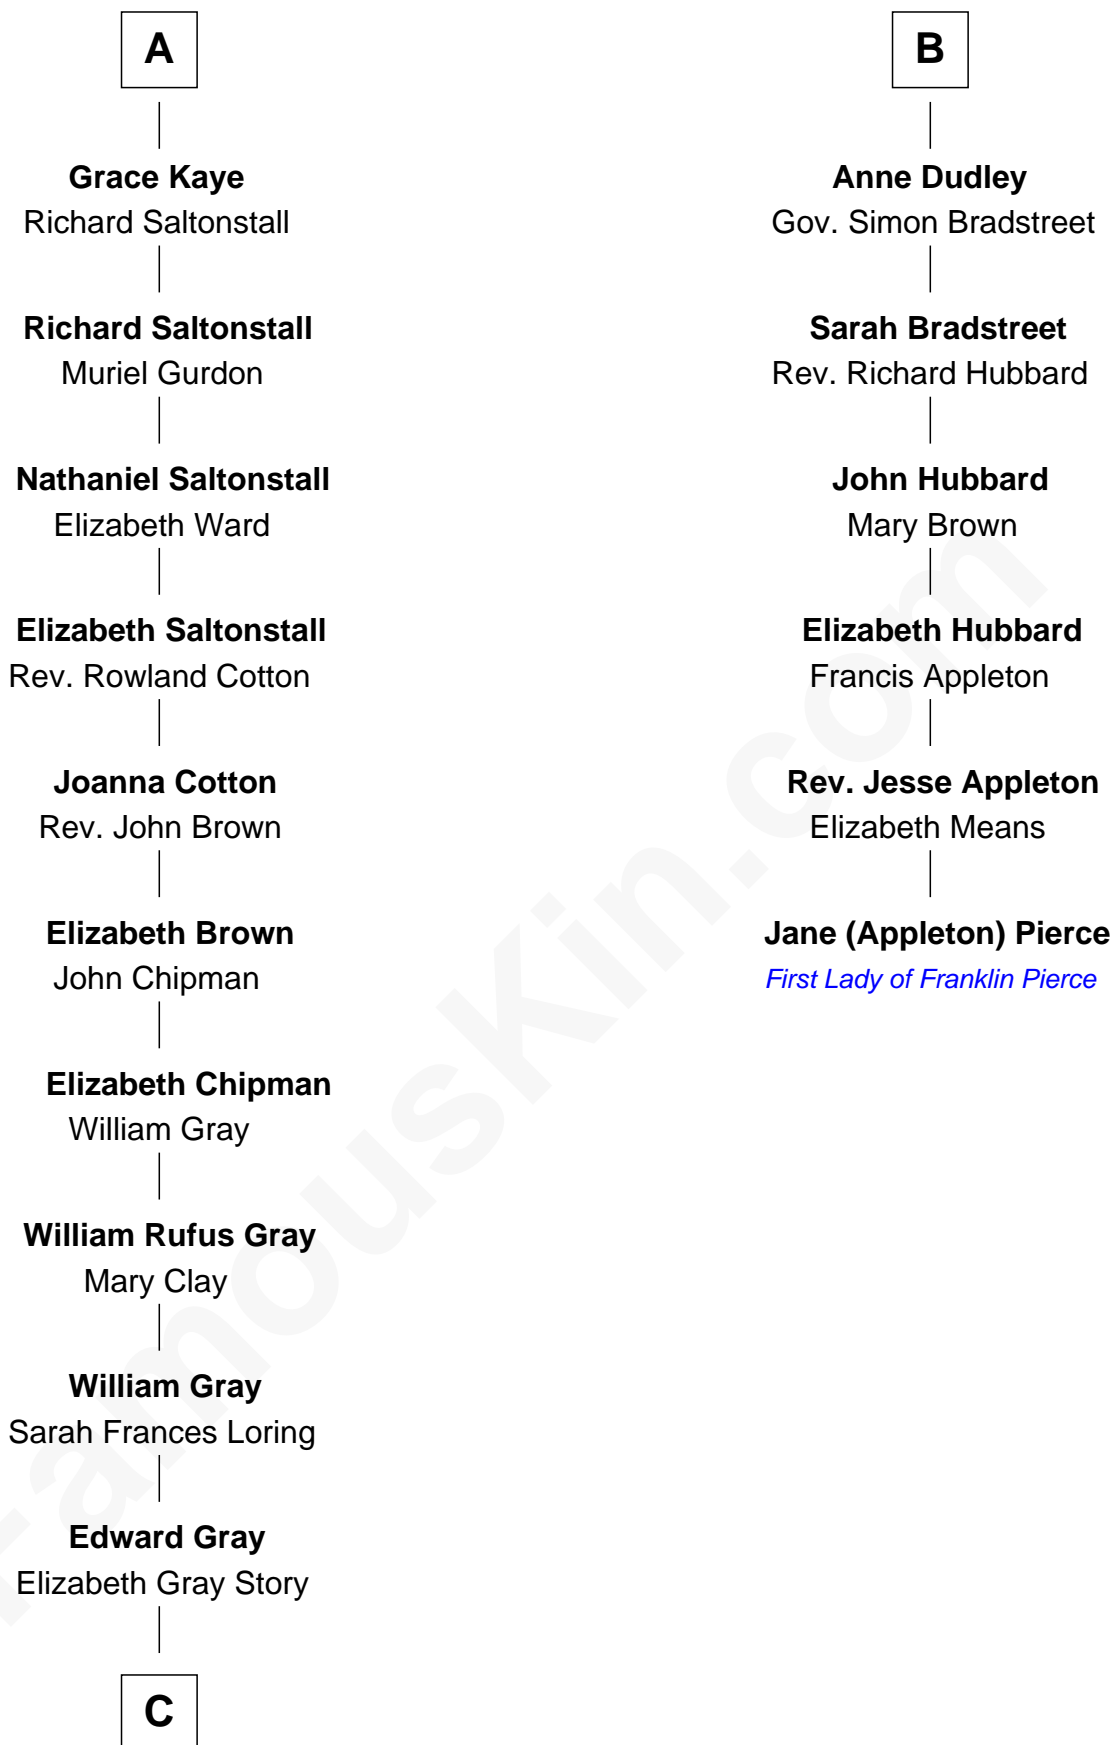

FamousKin.com
Relationship Chart of
Story Musgrave
NASA Astronaut

12th cousin 7 times removed of

Jane (Appleton) Pierce
First Lady of President Franklin Pierce

C

Marguerite Gray
John Butler Swann

Marguerite Swann
Percy Musgrave

Story Musgrave
NASA Astronaut

FamousKin.com