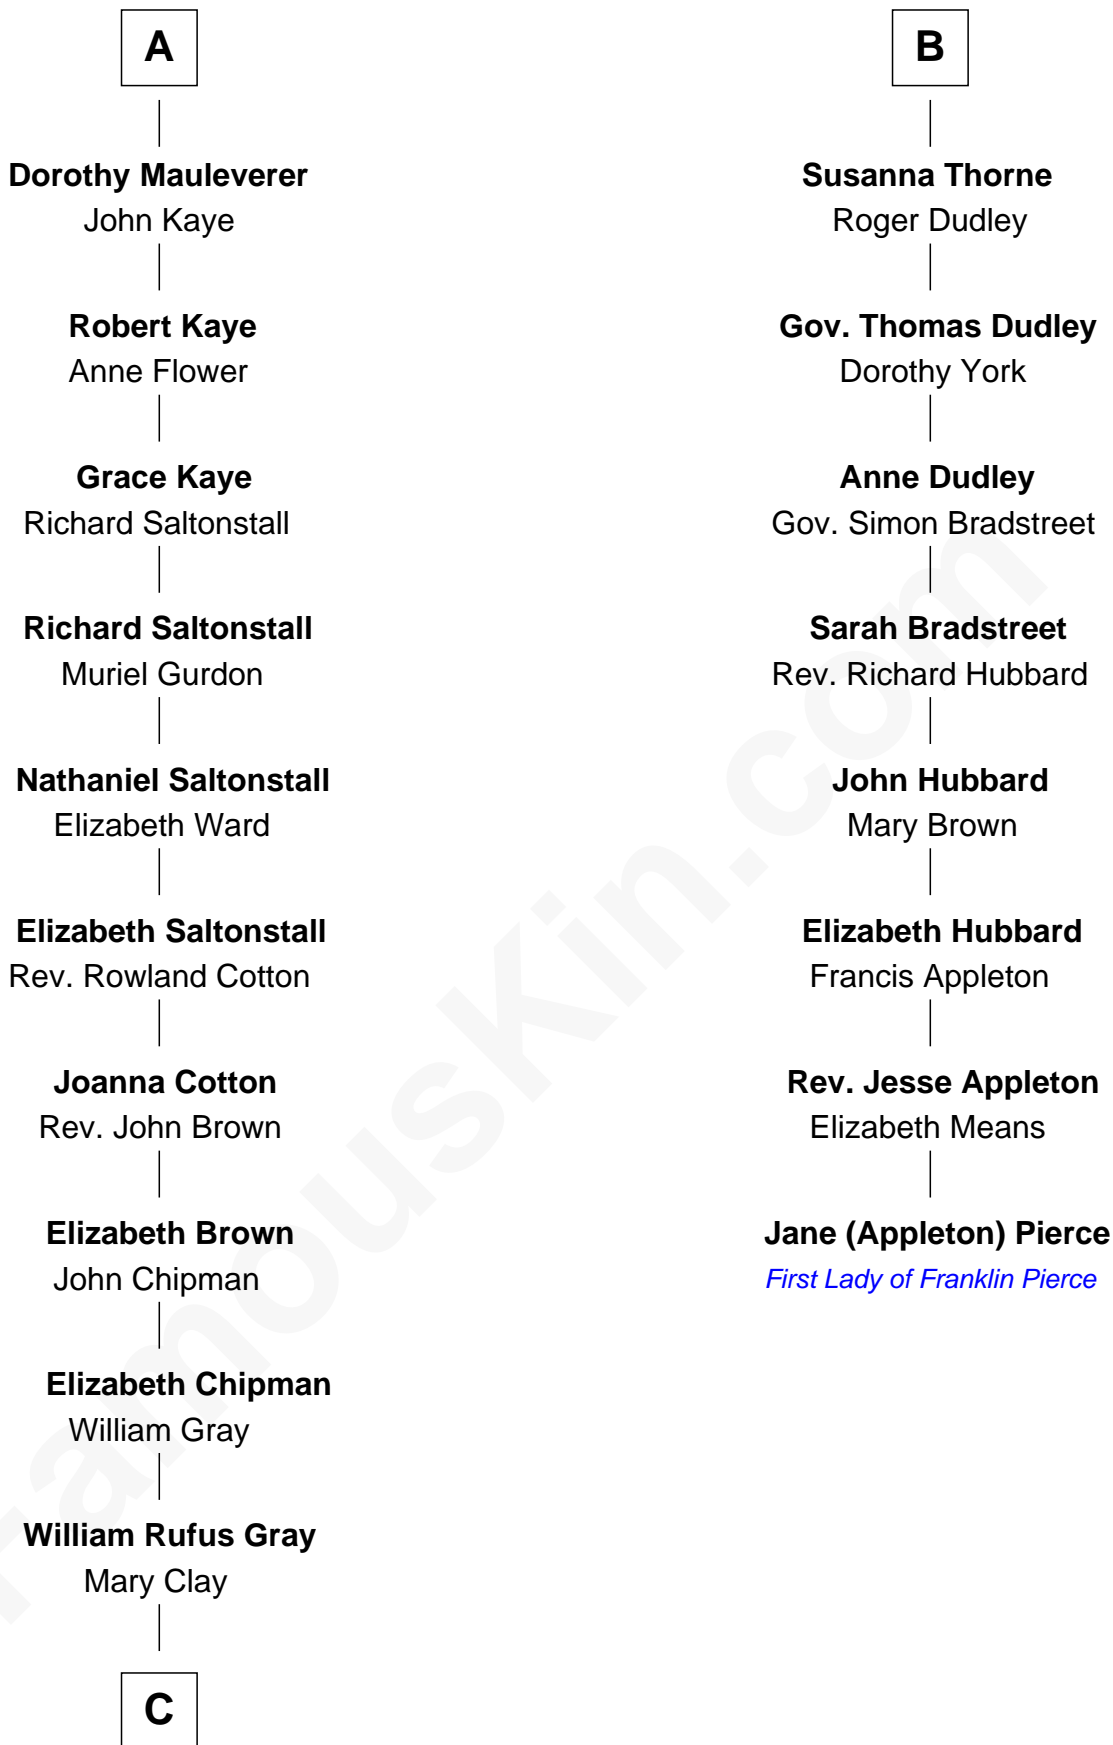

**FamousKin.com**  
**Relationship Chart of**  
**Story Musgrave**  
*NASA Astronaut*

14th cousin 7 times removed of

**Jane (Appleton) Pierce**  
*First Lady of President Franklin Pierce*

**C**

—  
**William Gray**  
Sarah Frances Loring

—  
**Edward Gray**  
Elizabeth Gray Story

—  
**Marguerite Gray**  
John Butler Swann

—  
**Marguerite Swann**  
Percy Musgrave

—  
**Story Musgrave**  
*NASA Astronaut*