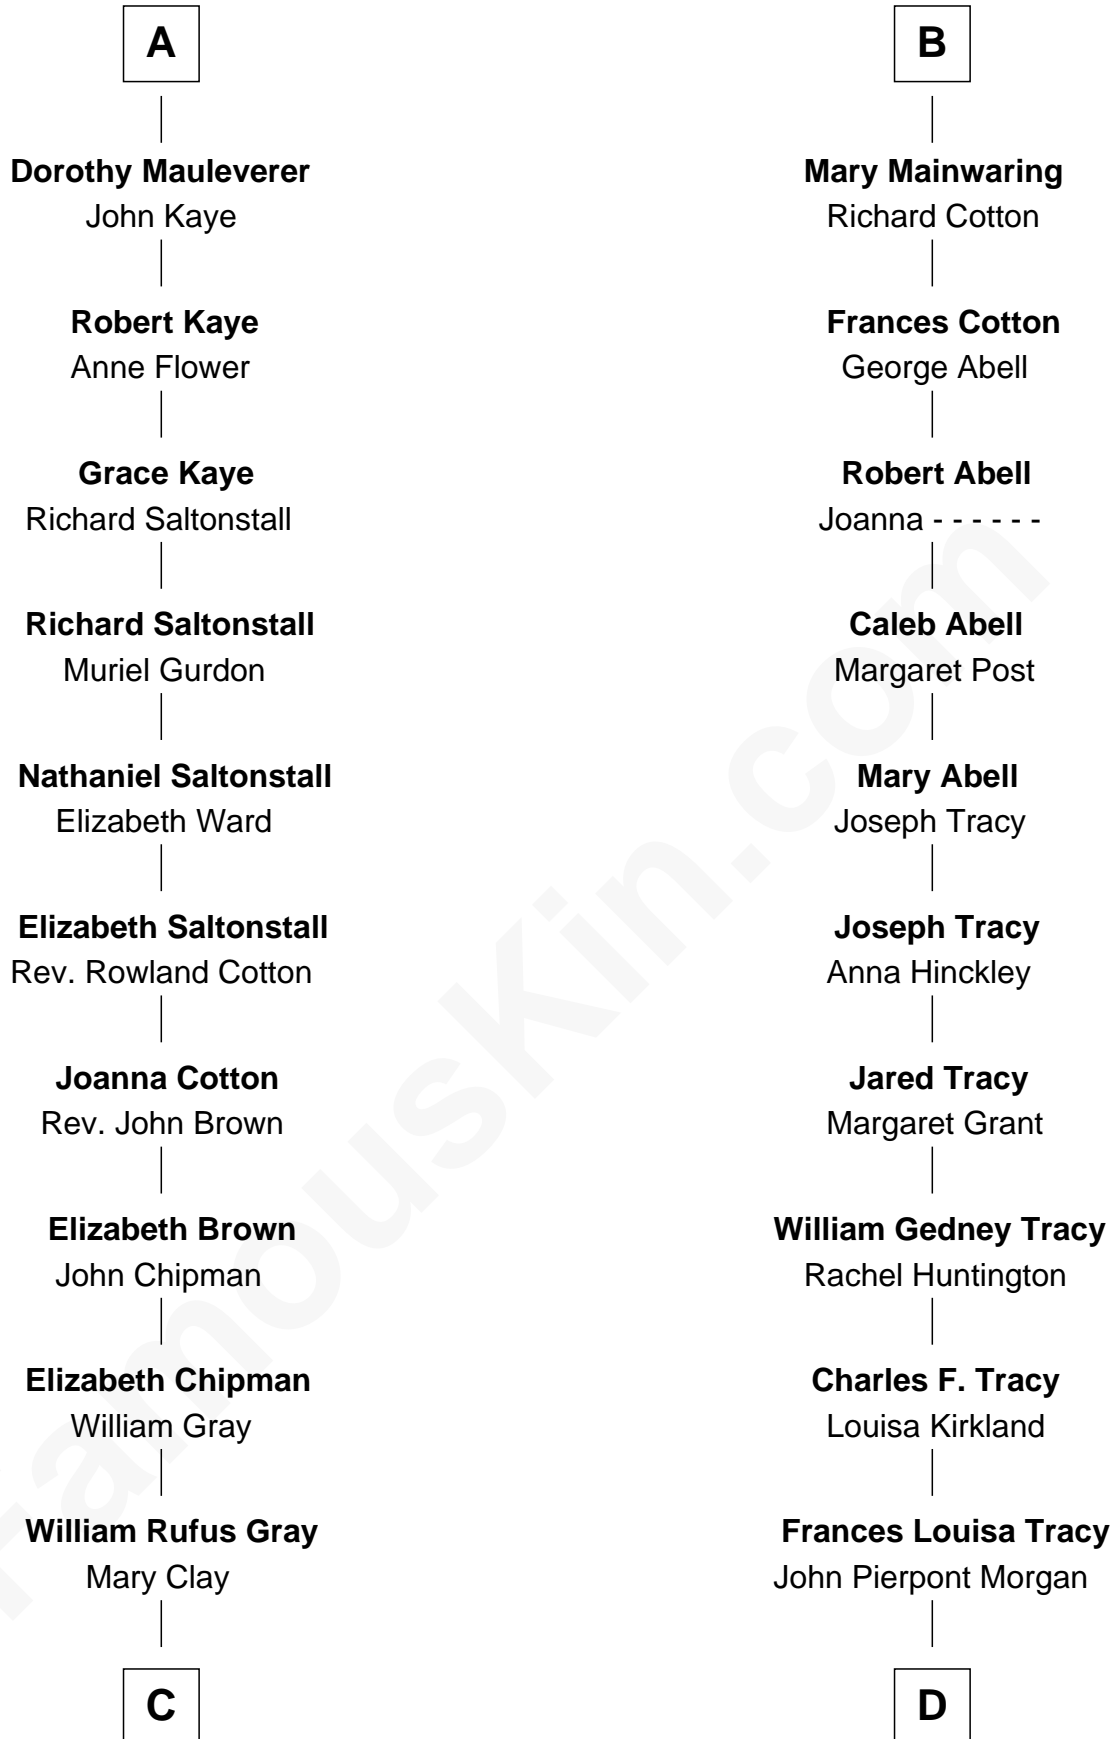

**FamousKin.com**  
**Relationship Chart of**  
**Story Musgrave**  
*NASA Astronaut*

18th cousin 3 times removed of  
**Henry Sturgis Morgan**  
*Co-Founder of Morgan Stanley*

**Sir Thomas de Beauchamp**  
 Katherine de Mortimer

**C**

**William Gray**  
Sarah Frances Loring

**Edward Gray**  
Elizabeth Gray Story

**Marguerite Gray**  
John Butler Swann

**Marguerite Swann**  
Percy Musgrave

**Story Musgrave**  
*NASA Astronaut*

**D**