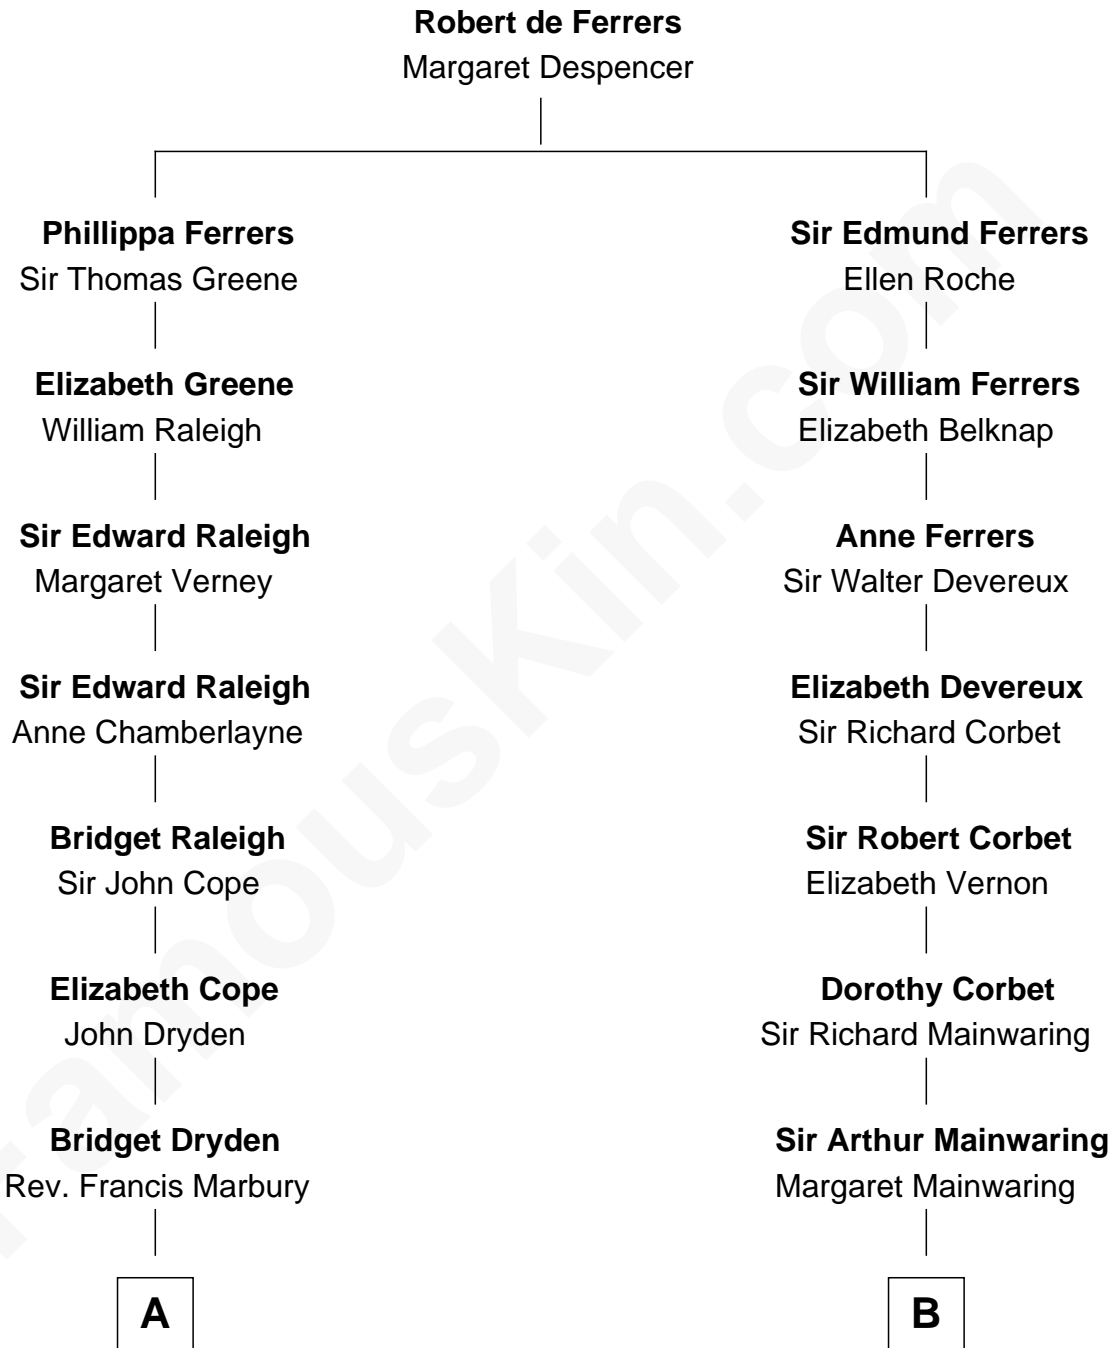

FamousKin.com
Relationship Chart of
Story Musgrave
NASA Astronaut

18th cousin 1 time removed of
Henry Sturgis Morgan
Co-Founder of Morgan Stanley

C

Marguerite Gray
John Butler Swann

Marguerite Swann
Percy Musgrave

Story Musgrave
NASA Astronaut

D

John Pierpont Morgan
Jane Norton Grew

Henry Sturgis Morgan
Co-Founder of Morgan Stanley

FamousKin.com