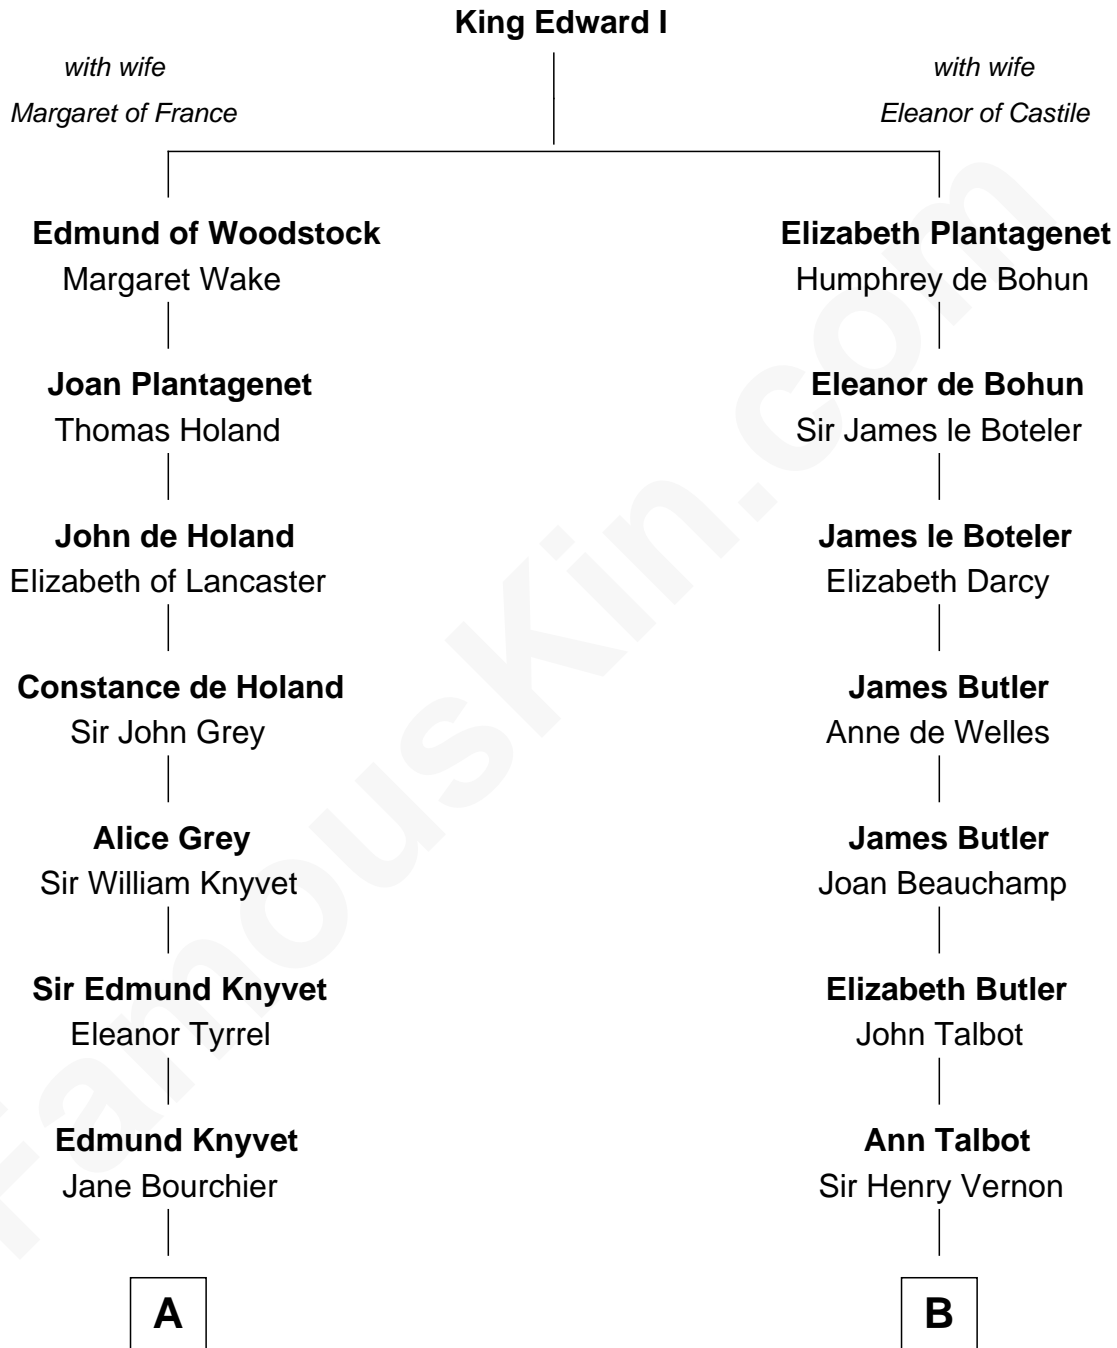

FamousKin.com Relationship Chart of

Story Musgrave

NASA Astronaut

21st cousin of

Henry Sturgis Morgan

Co-Founder of Morgan Stanley

C

William Gray
Sarah Frances Loring

Edward Gray
Elizabeth Gray Story

Marguerite Gray
John Butler Swann

Marguerite Swann
Percy Musgrave

Story Musgrave
NASA Astronaut

D

William Gedney Tracy
Rachel Huntington

Charles F. Tracy
Louisa Kirkland

Frances Louisa Tracy
John Pierpont Morgan