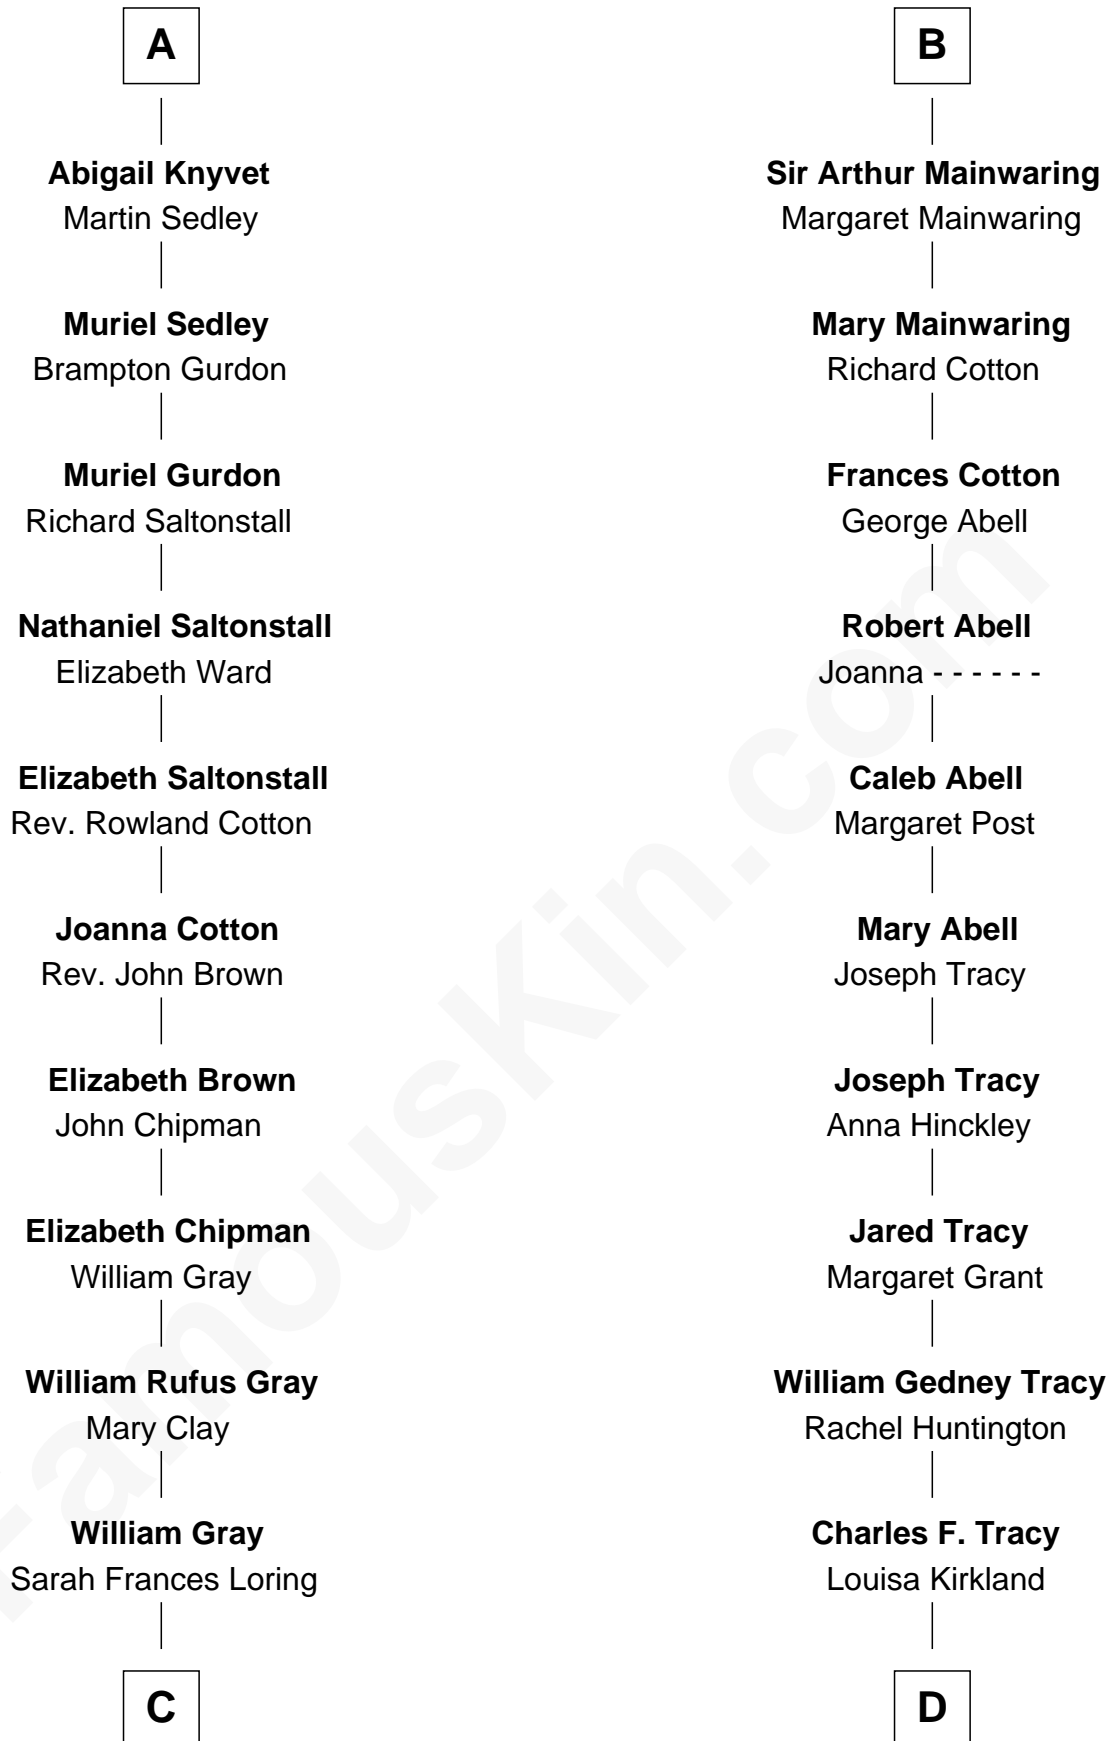

**FamousKin.com**  
**Relationship Chart of**  
**Story Musgrave**  
*NASA Astronaut*

19th cousin 1 time removed of  
**Henry Sturgis Morgan**  
*Co-Founder of Morgan Stanley*

**C**

**Edward Gray**  
Elizabeth Gray Story

**Marguerite Gray**  
John Butler Swann

**Marguerite Swann**  
Percy Musgrave

**Story Musgrave**  
*NASA Astronaut*

**D**

**Frances Louisa Tracy**  
John Pierpont Morgan

**John Pierpont Morgan**  
Jane Norton Grew