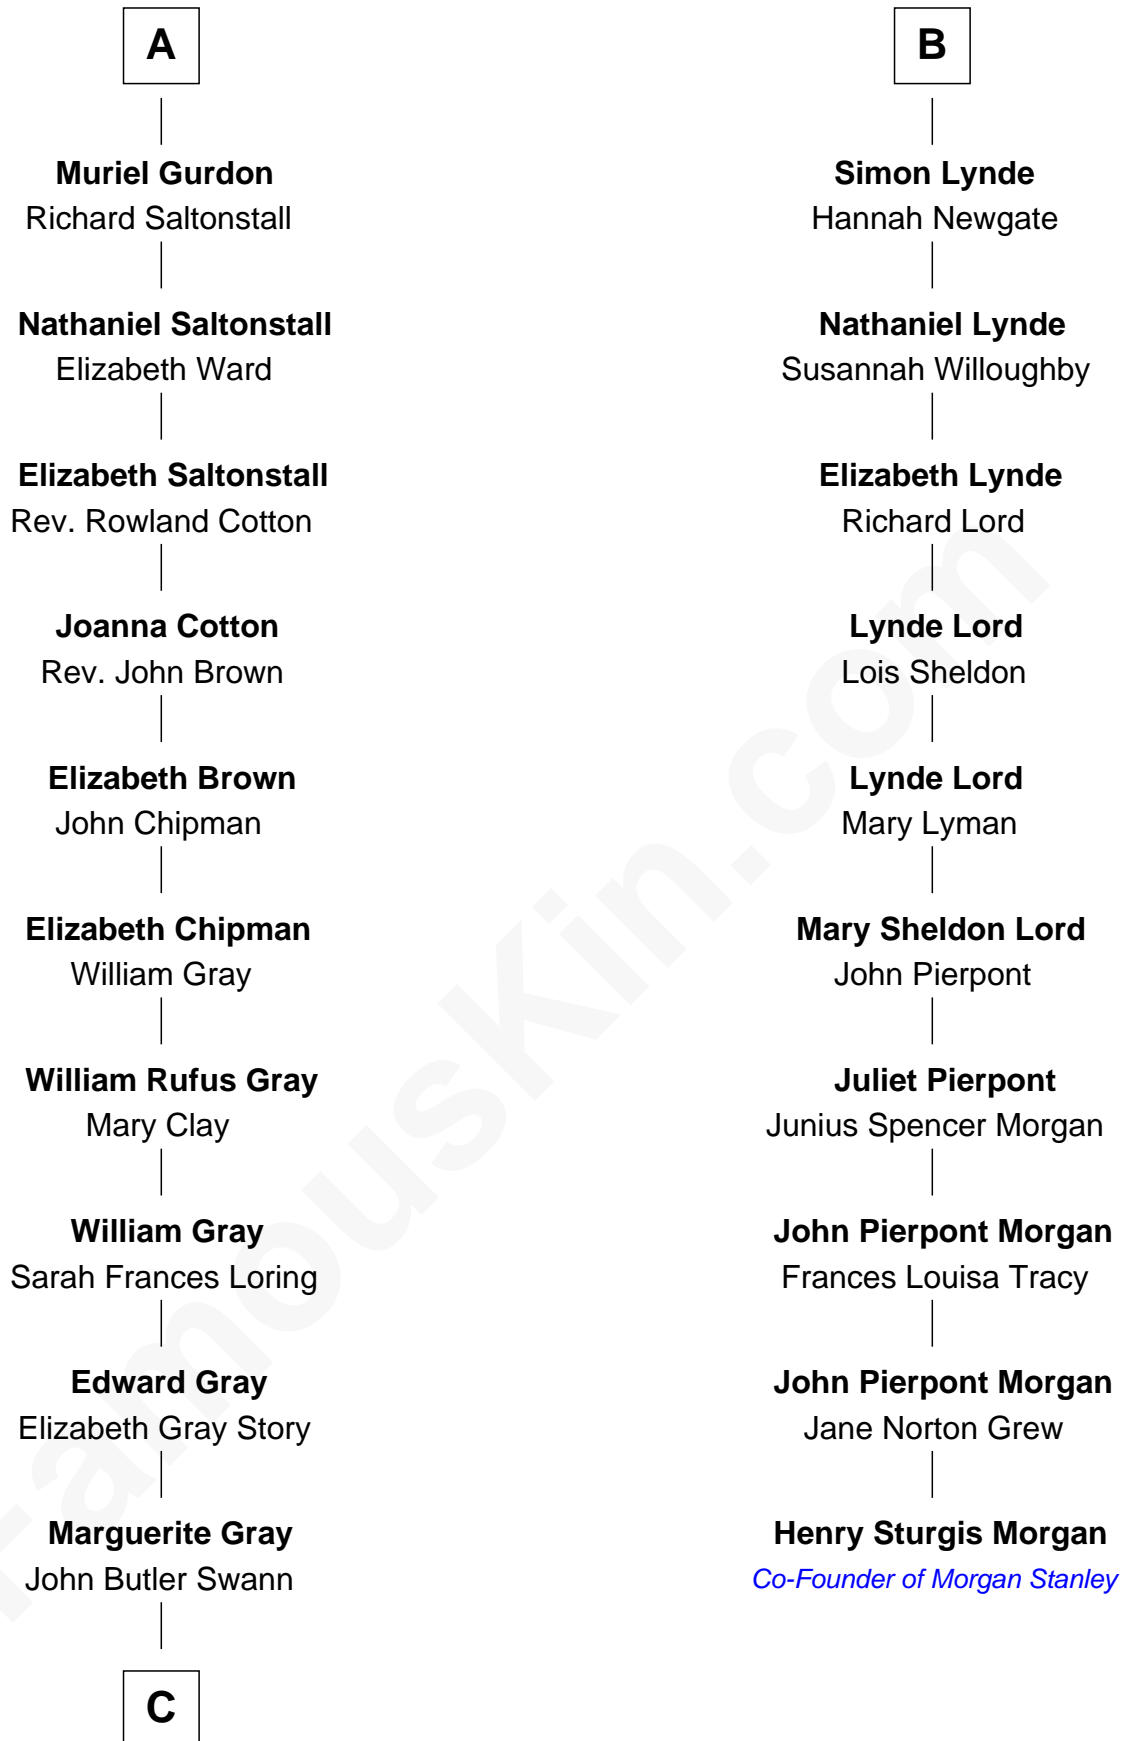

**FamousKin.com**  
**Relationship Chart of**  
**Story Musgrave**  
*NASA Astronaut*

16th cousin 2 times removed of  
**Henry Sturgis Morgan**  
*Co-Founder of Morgan Stanley*

**C**

—  
**Marguerite Swann**

Percy Musgrave

—  
**Story Musgrave**

*NASA Astronaut*

FamousKin.com