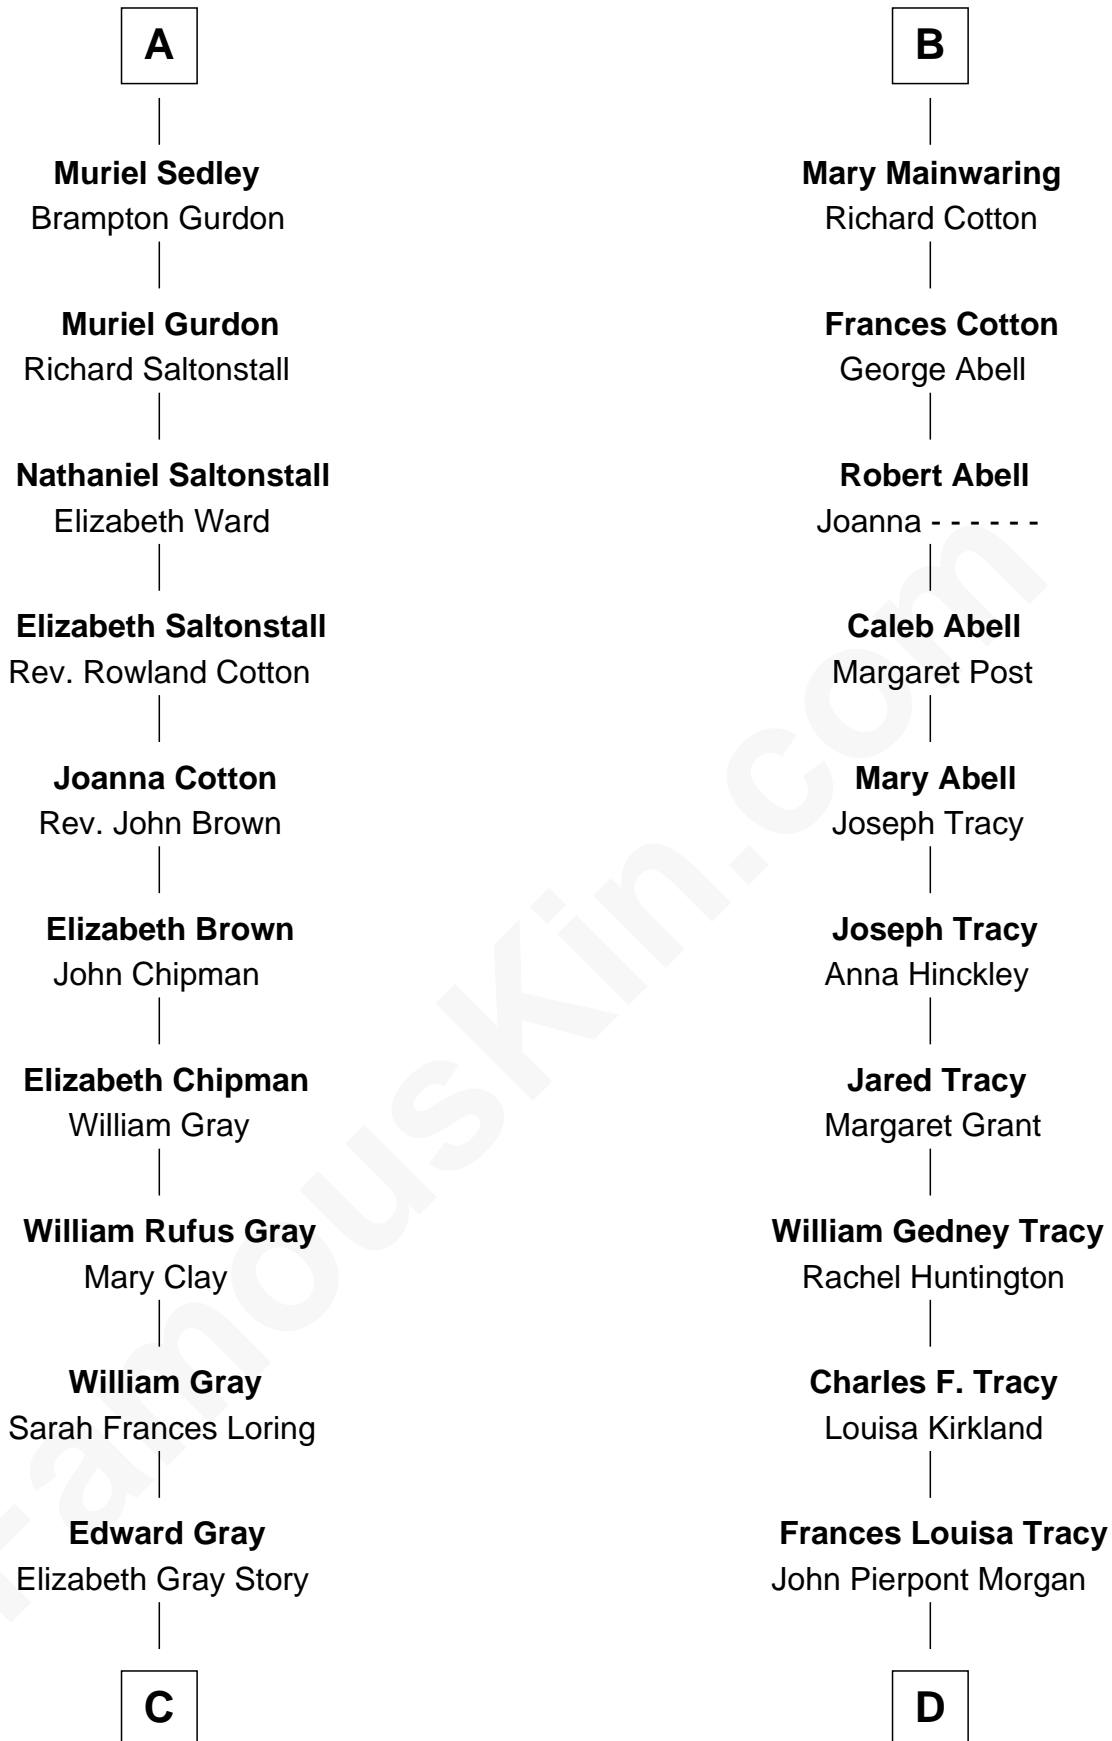

**FamousKin.com**  
**Relationship Chart of**  
**Story Musgrave**  
*NASA Astronaut*

18th cousin 1 time removed of  
**Henry Sturgis Morgan**  
*Co-Founder of Morgan Stanley*

**Sir Richard Fitzalan**  
 Elizabeth de Bohun

**Elizabeth Fitzalan**  
 Sir Thomas Mowbray

**Joan Fitzalan**  
 Sir William Beauchamp

**Margaret Mowbray**  
 Sir Robert Howard

**Joan Beauchamp**  
 James Butler

**Sir John Howard**  
 Margaret Chedworth

**Elizabeth Butler**  
 John Talbot

**Katherine Howard**  
 Sir John Bouchier

**Ann Talbot**  
 Sir Henry Vernon

**Jane Bouchier**  
 Edmund Knyvet

**Elizabeth Vernon**  
 Sir Robert Corbet

**John Knyvet**  
 Agnes Harcourt

**Dorothy Corbet**  
 Sir Richard Mainwaring

**Abigail Knyvet**  
 Martin Sedley

**Sir Arthur Mainwaring**  
 Margaret Mainwaring

**A**

**B**

**C**

**Marguerite Gray**  
John Butler Swann

**Marguerite Swann**  
Percy Musgrave