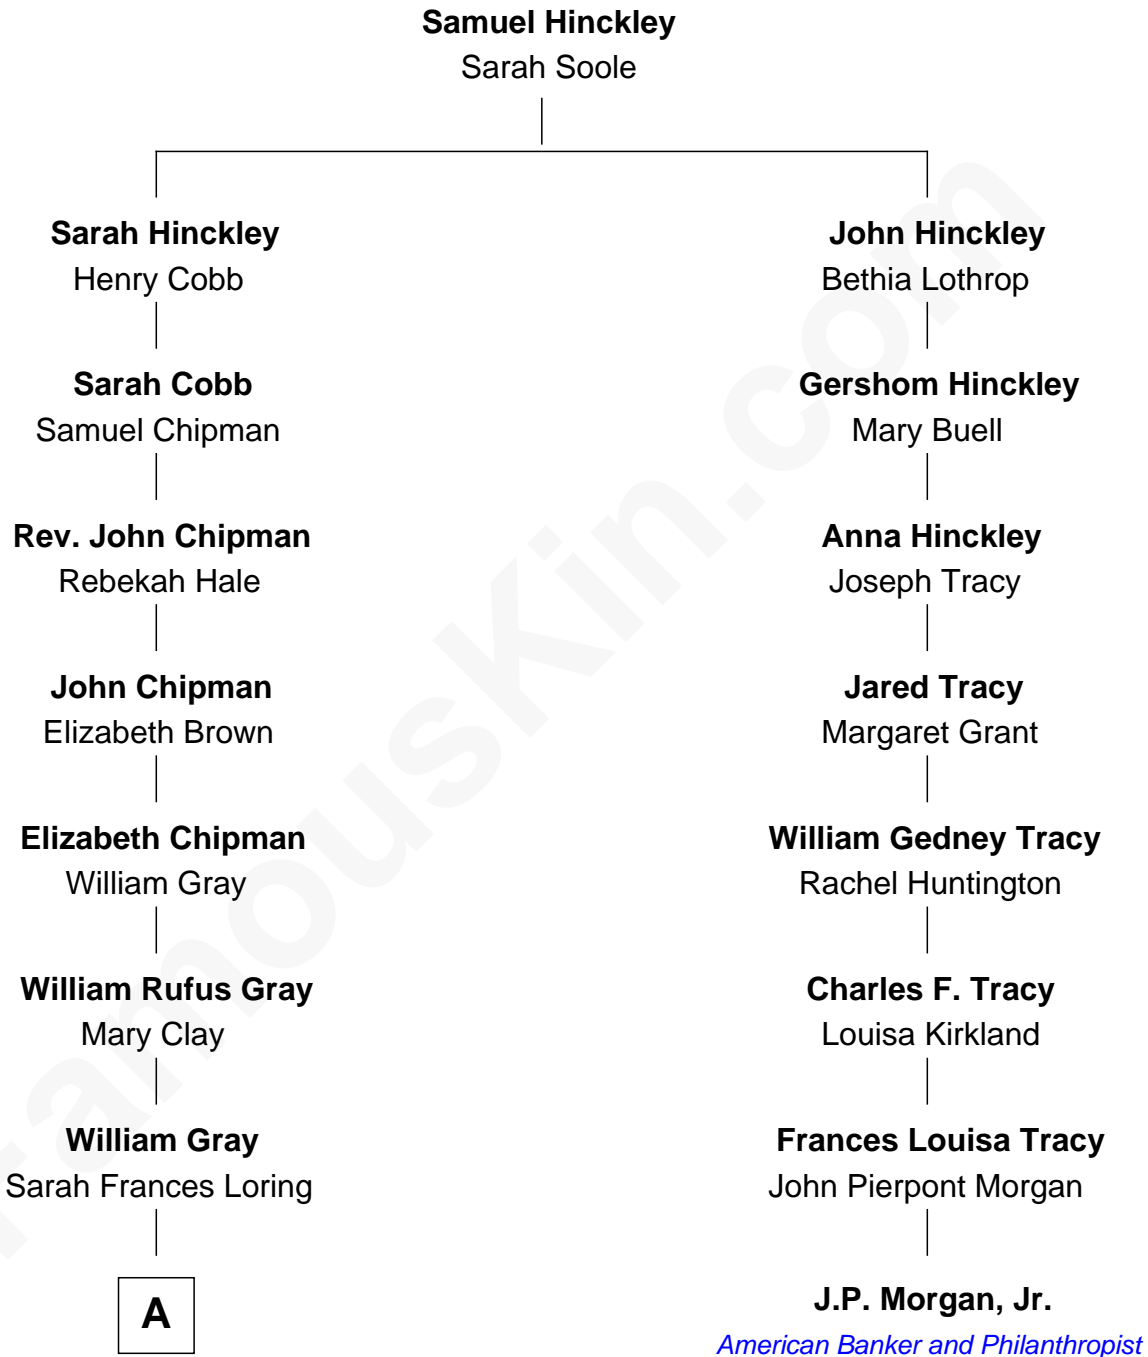

FamousKin.com

Relationship Chart of

Story Musgrave

NASA Astronaut

7th cousin 3 times removed of

J.P. Morgan, Jr.
American Banker and Philanthropist

A

—
Edward Gray
Elizabeth Gray Story

—
Marguerite Gray
John Butler Swann

—
Marguerite Swann
Percy Musgrave

—
Story Musgrave
NASA Astronaut

FamousKin.com