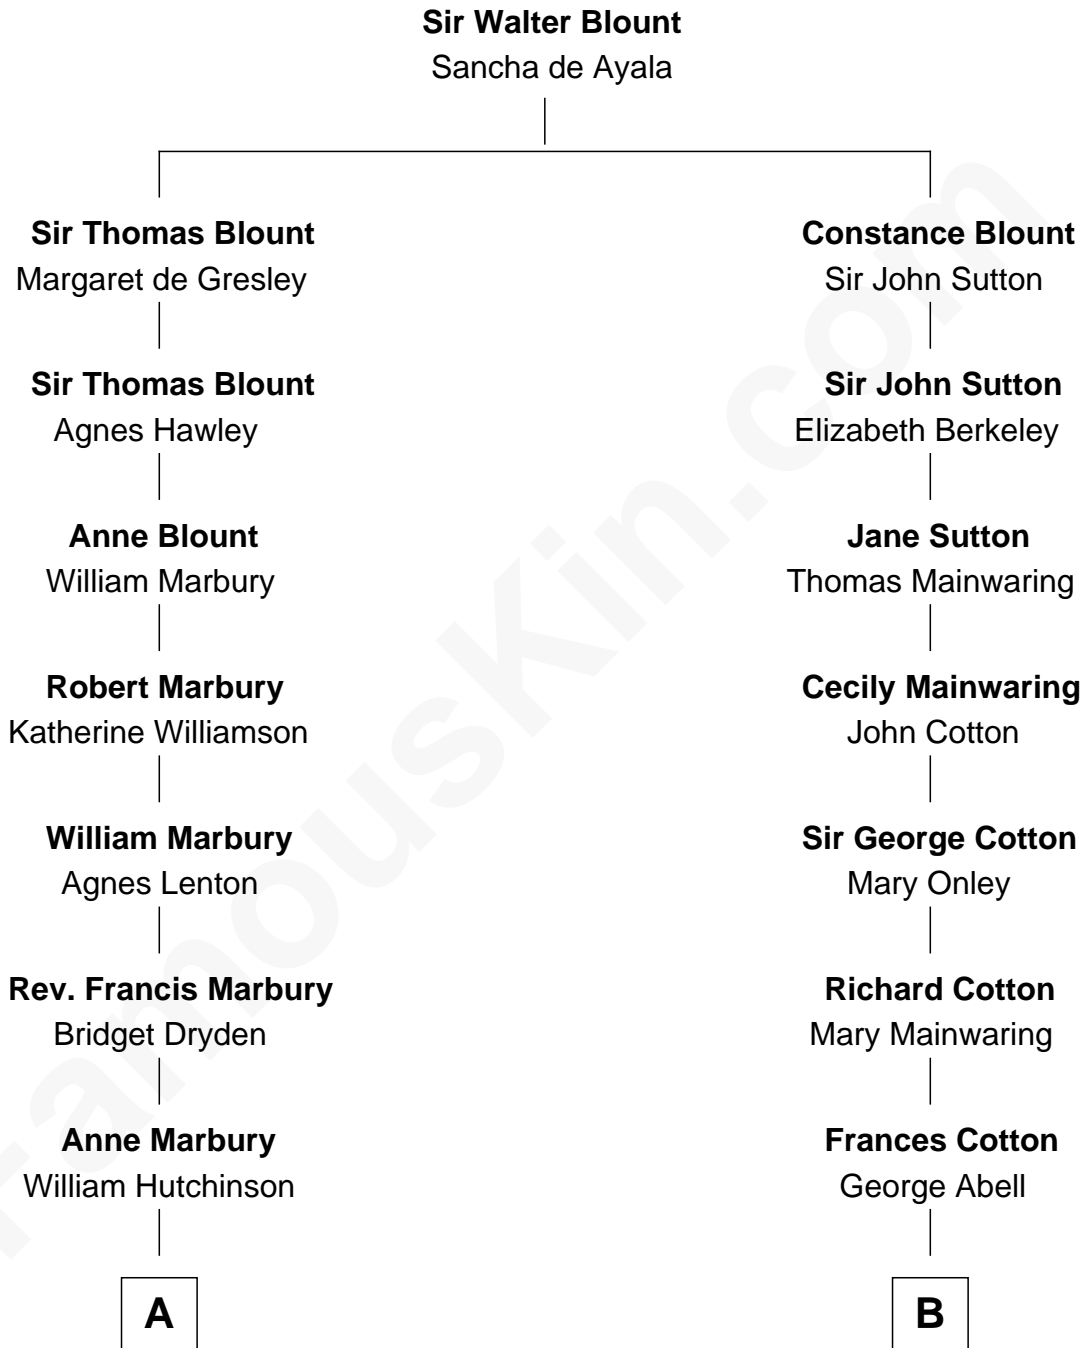

**FamousKin.com**  
**Relationship Chart of**  
**Story Musgrave**  
*NASA Astronaut*

15th cousin 3 times removed of

**J.P. Morgan, Jr.**  
*American Banker and Philanthropist*

**C**

—  
**Marguerite Swann**

Percy Musgrave

—  
**Story Musgrave**

*NASA Astronaut*

FamousKin.com