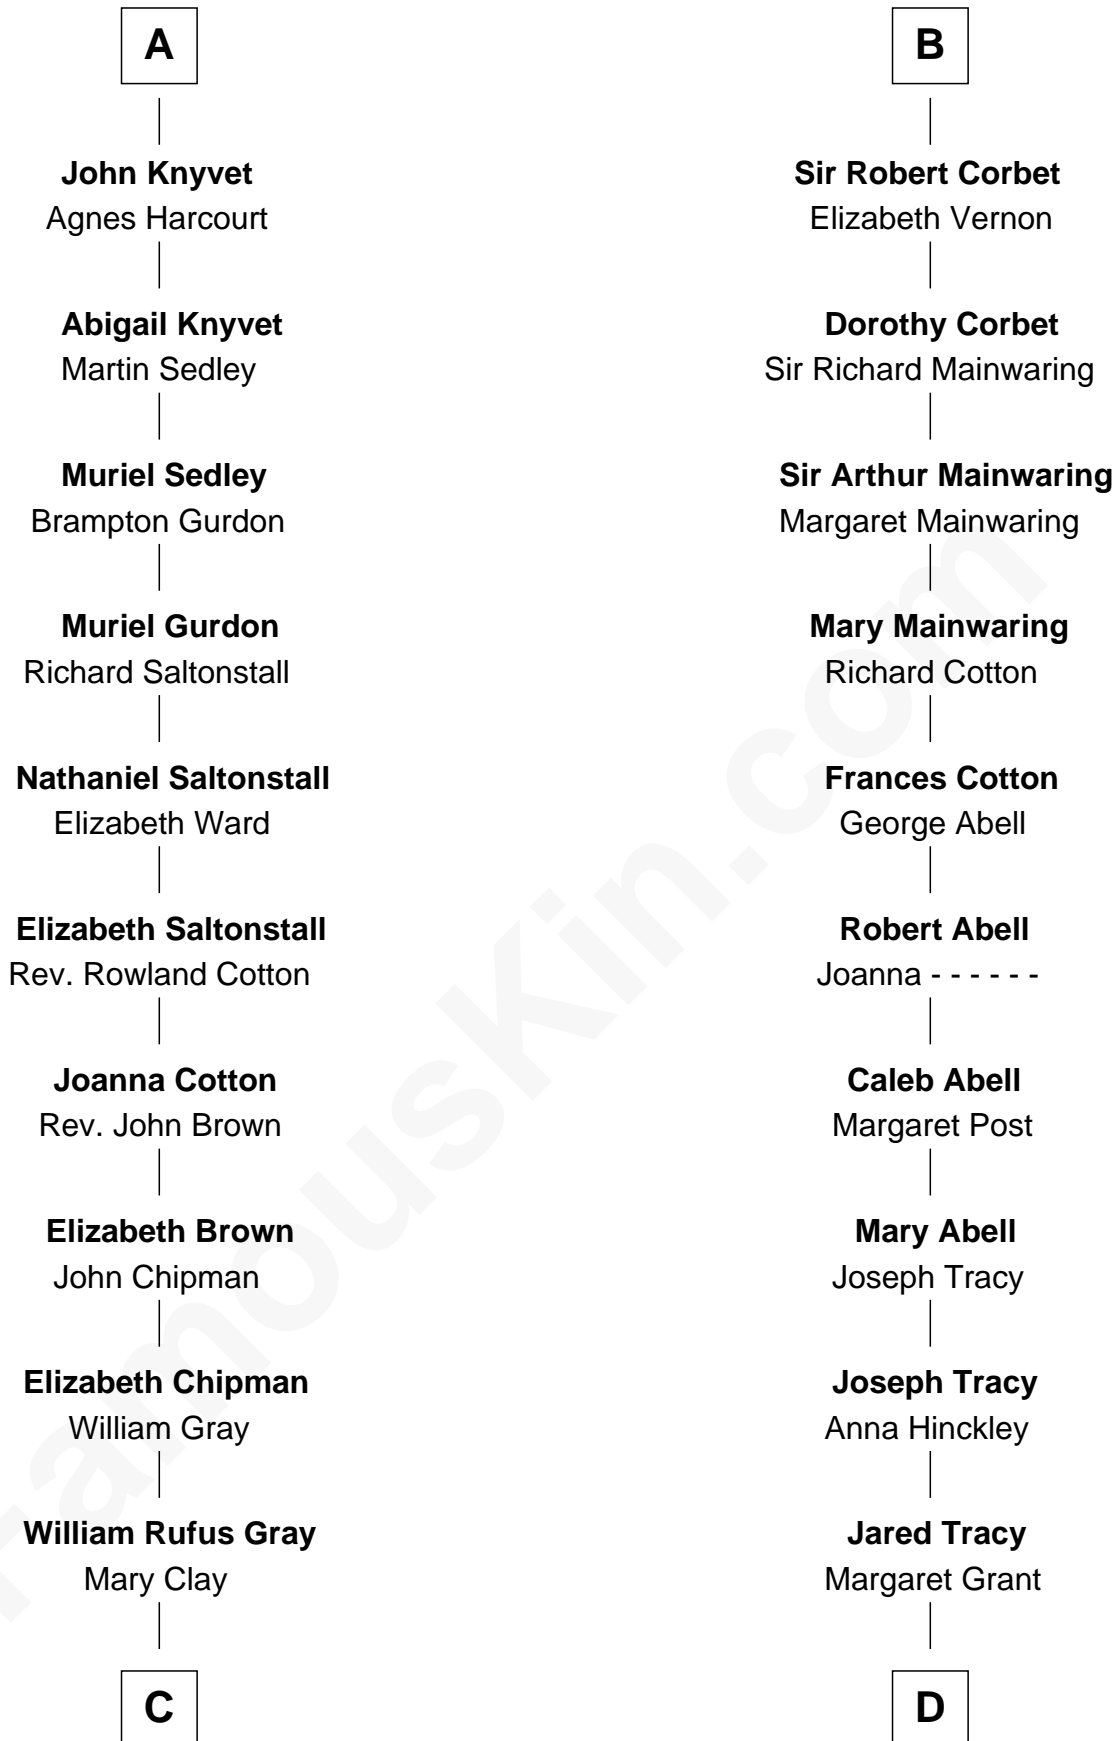

## Relationship Chart of

### Story Musgrave

NASA Astronaut

20th cousin 1 time removed of

**J.P. Morgan, Jr.**  
American Banker and Philanthropist

**C**

**William Gray**  
Sarah Frances Loring

**Edward Gray**  
Elizabeth Gray Story

**Marguerite Gray**  
John Butler Swann

**Marguerite Swann**  
Percy Musgrave

**Story Musgrave**  
*NASA Astronaut*

**D**

**William Gedney Tracy**  
Rachel Huntington

**Charles F. Tracy**  
Louisa Kirkland