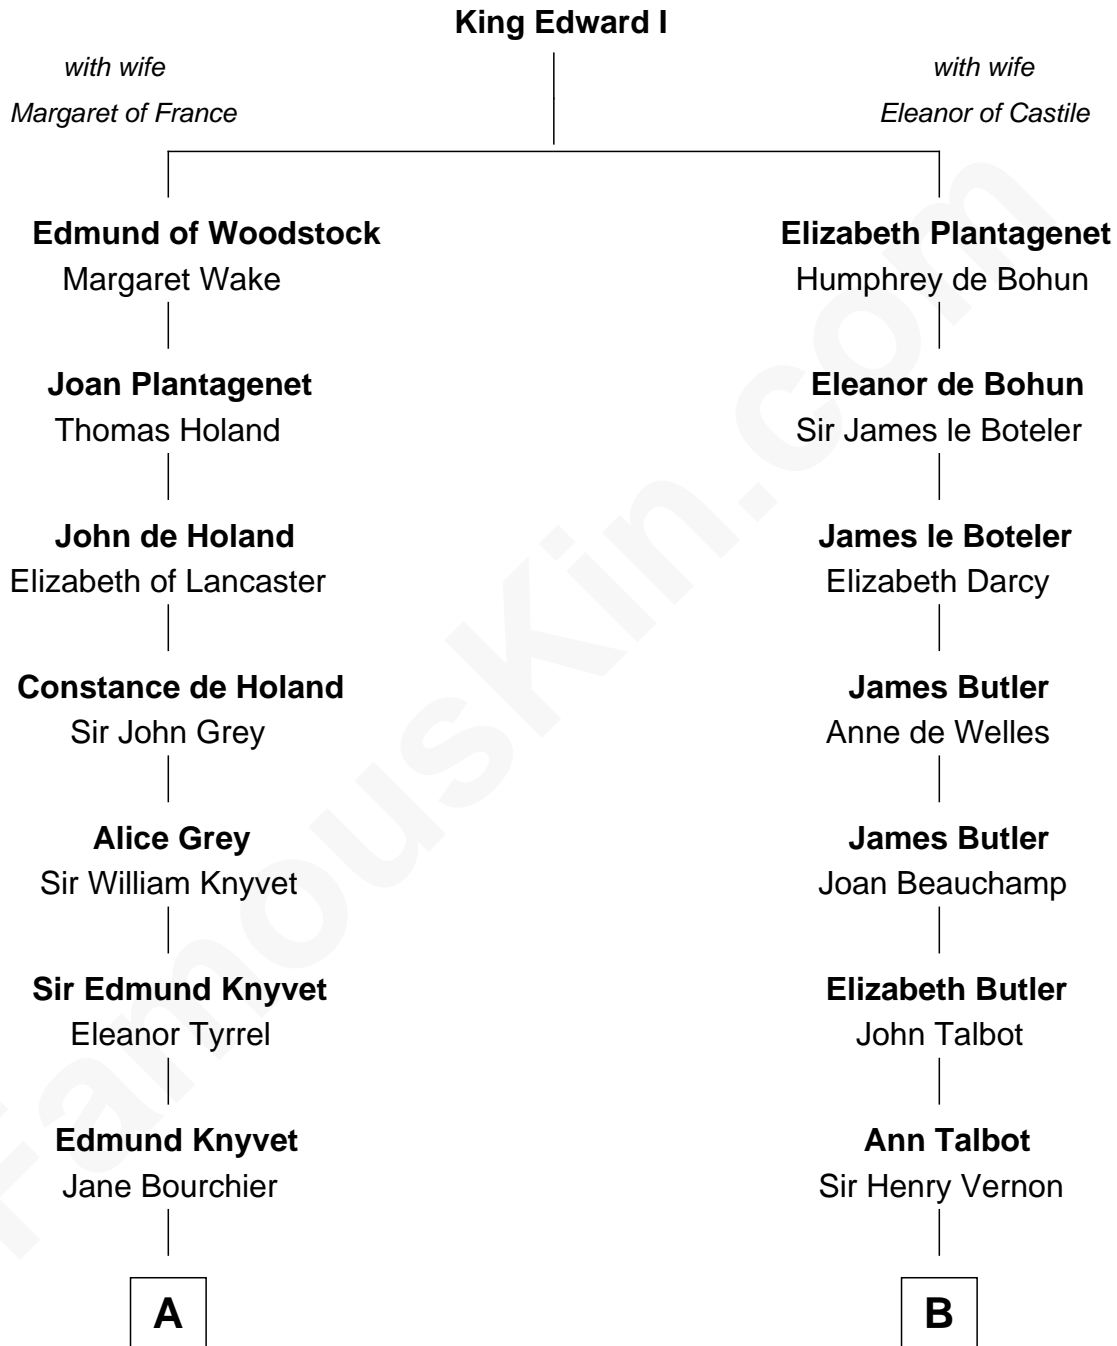

## Relationship Chart of

### Story Musgrave

NASA Astronaut

20th cousin 1 time removed of

**J.P. Morgan, Jr.**  
American Banker and Philanthropist

**C**

**William Gray**  
Sarah Frances Loring

**Edward Gray**  
Elizabeth Gray Story