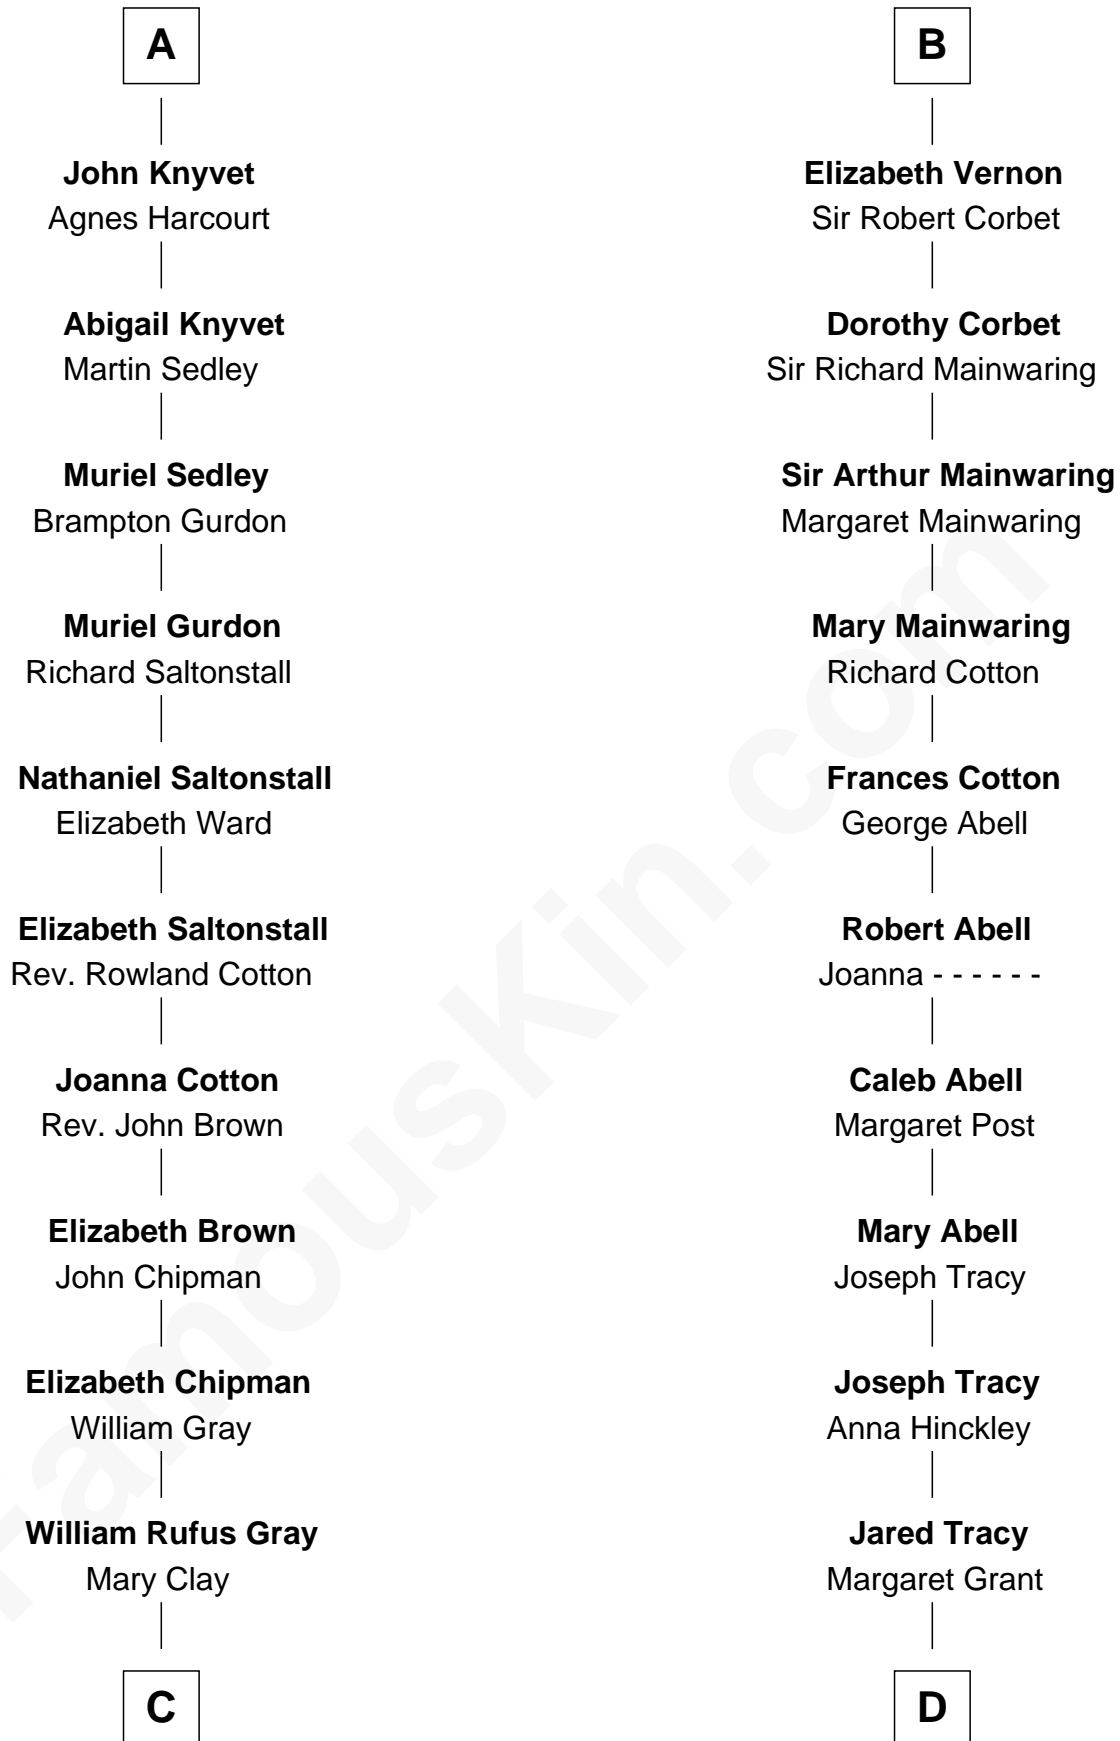

## Relationship Chart of

### Story Musgrave

NASA Astronaut

20th cousin 1 time removed of

**J.P. Morgan, Jr.**  
American Banker and Philanthropist

**C**

**William Gray**  
Sarah Frances Loring

**Edward Gray**  
Elizabeth Gray Story

**Marguerite Gray**  
John Butler Swann

**Marguerite Swann**  
Percy Musgrave

**Story Musgrave**  
*NASA Astronaut*

**D**

**William Gedney Tracy**  
Rachel Huntington

**Charles F. Tracy**  
Louisa Kirkland