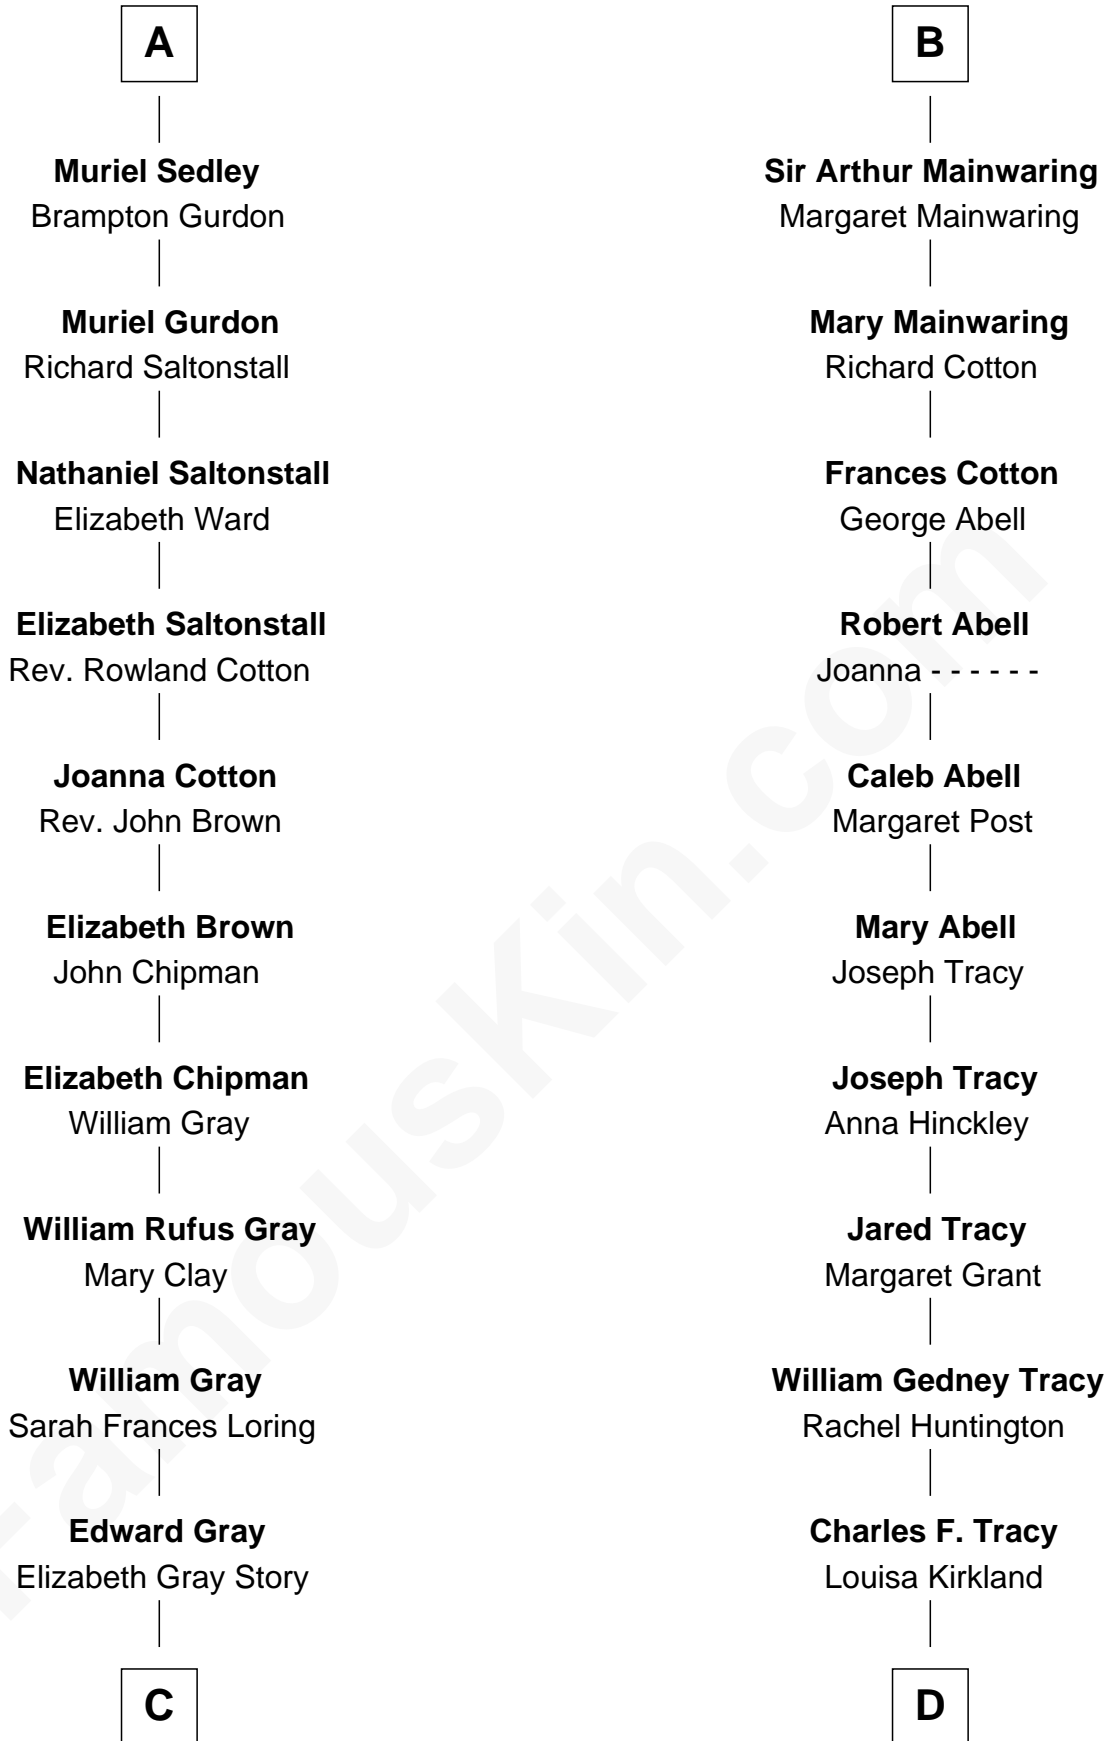

## Relationship Chart of

### Story Musgrave

NASA Astronaut

18th cousin 1 time removed of

**J.P. Morgan, Jr.**  
American Banker and Philanthropist

**C**

**Marguerite Gray**  
John Butler Swann

**Marguerite Swann**  
Percy Musgrave

**Story Musgrave**  
*NASA Astronaut*