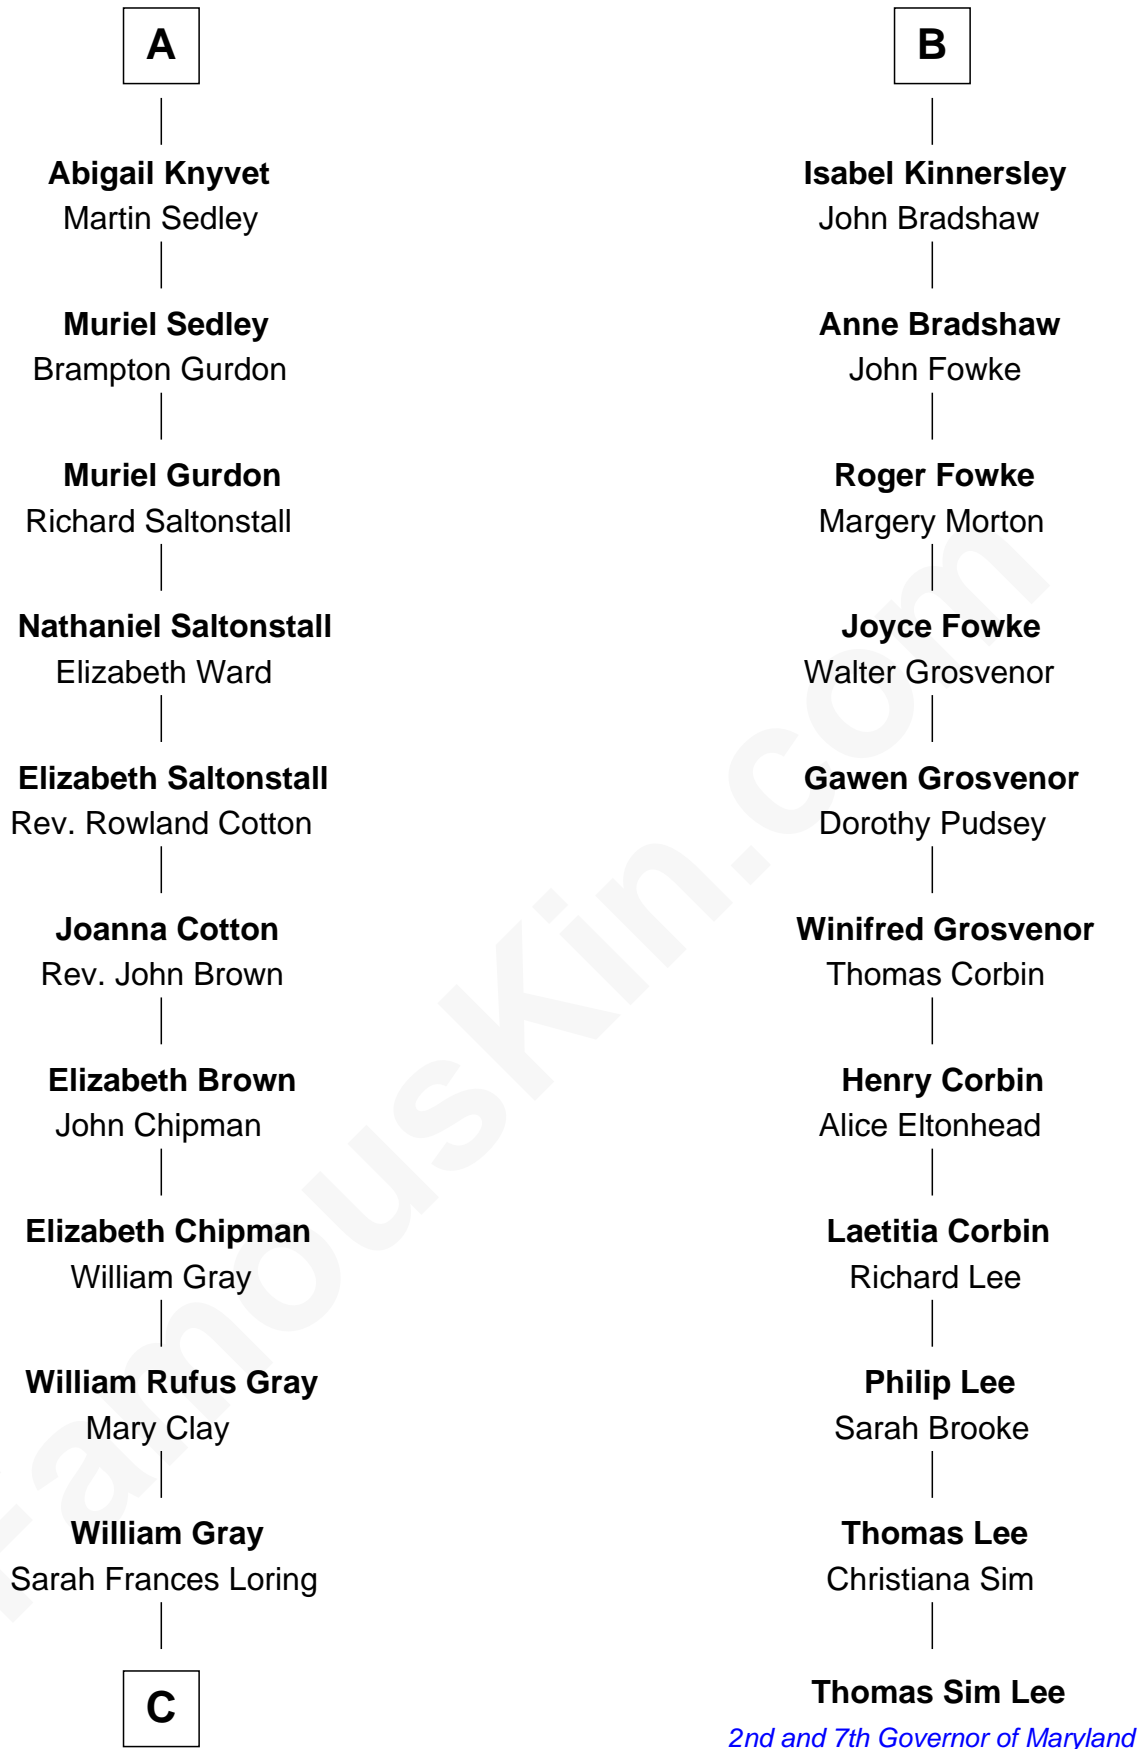

FamousKin.com
Relationship Chart of
Story Musgrave
NASA Astronaut

17th cousin 3 times removed of
Thomas Sim Lee
2nd and 7th Governor of Maryland

C

—
Edward Gray
Elizabeth Gray Story

—
Marguerite Gray
John Butler Swann

—
Marguerite Swann
Percy Musgrave

—
Story Musgrave
NASA Astronaut

FamousKin.com