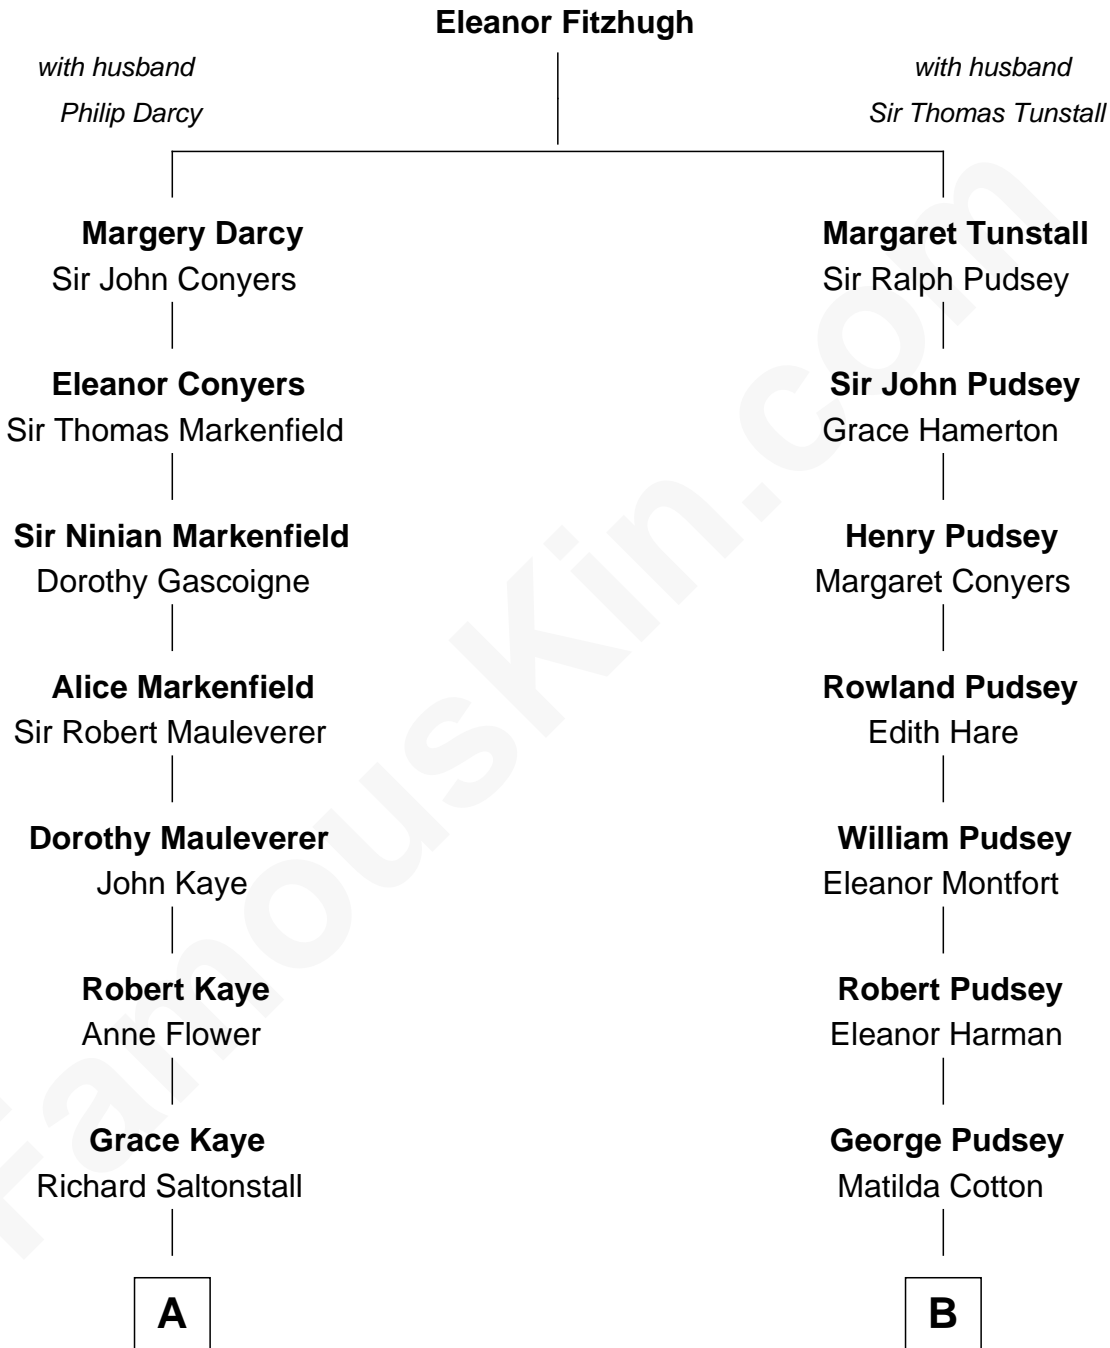

FamousKin.com
Relationship Chart of
Story Musgrave
NASA Astronaut

13th cousin 5 times removed of
Thomas Sim Lee
2nd and 7th Governor of Maryland

C

—
Marguerite Swann

Percy Musgrave

—
Story Musgrave

NASA Astronaut

FamousKin.com