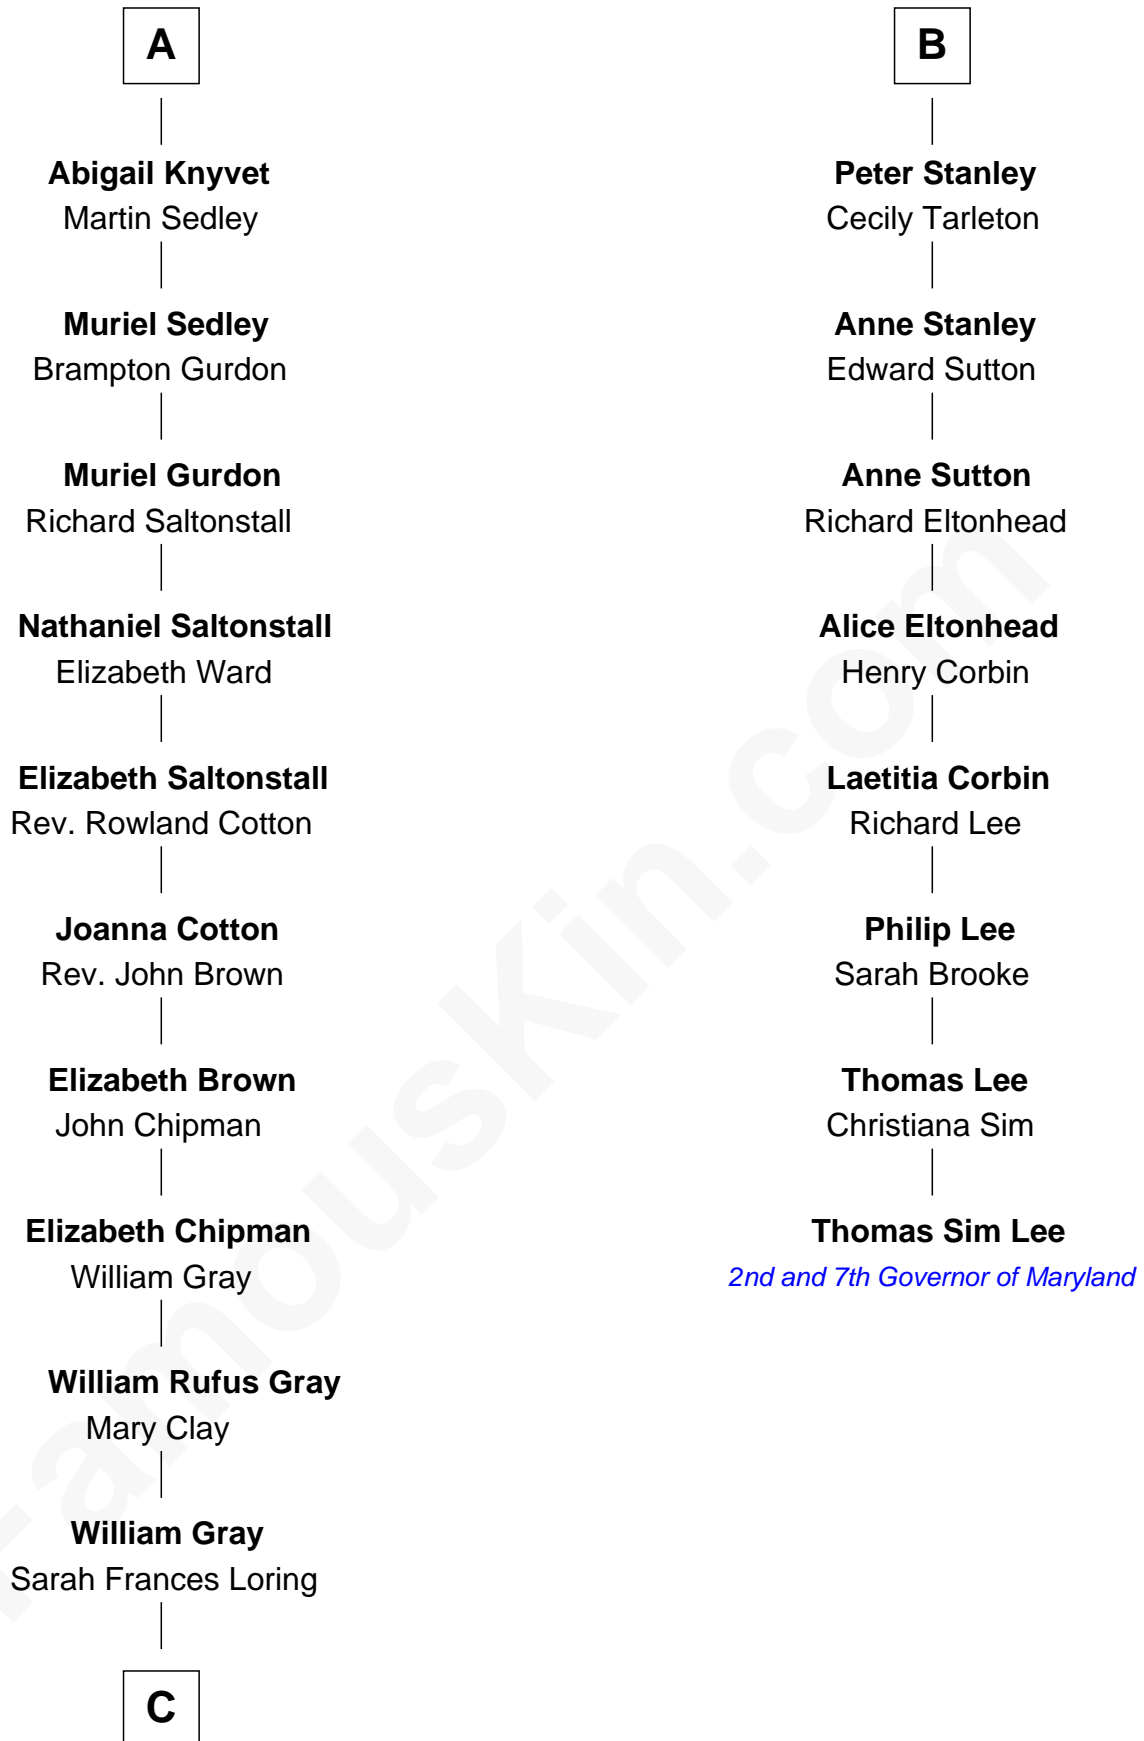

FamousKin.com
Relationship Chart of
Story Musgrave
NASA Astronaut

14th cousin 6 times removed of
Thomas Sim Lee
2nd and 7th Governor of Maryland

C

—
Edward Gray
Elizabeth Gray Story

—
Marguerite Gray
John Butler Swann

—
Marguerite Swann
Percy Musgrave

—
Story Musgrave
NASA Astronaut

FamousKin.com