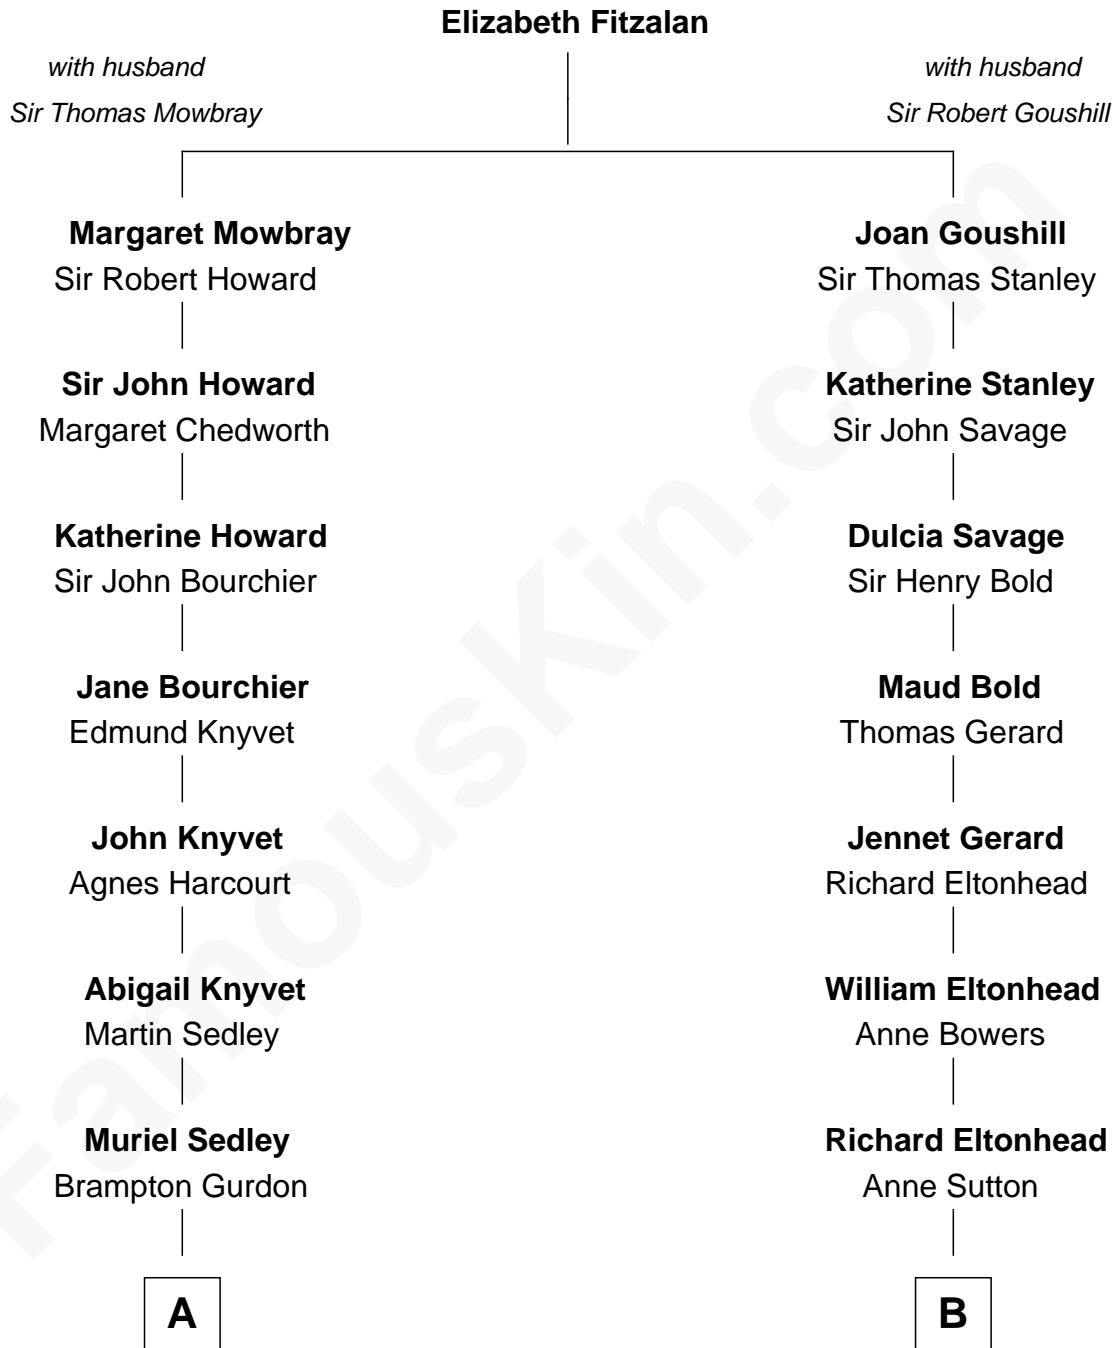

FamousKin.com

Relationship Chart of

Story Musgrave

NASA Astronaut

11th cousin 7 times removed of

Thomas Sim Lee
2nd and 7th Governor of Maryland

C

—
Marguerite Swann

Percy Musgrave

—
Story Musgrave

NASA Astronaut

FamousKin.com