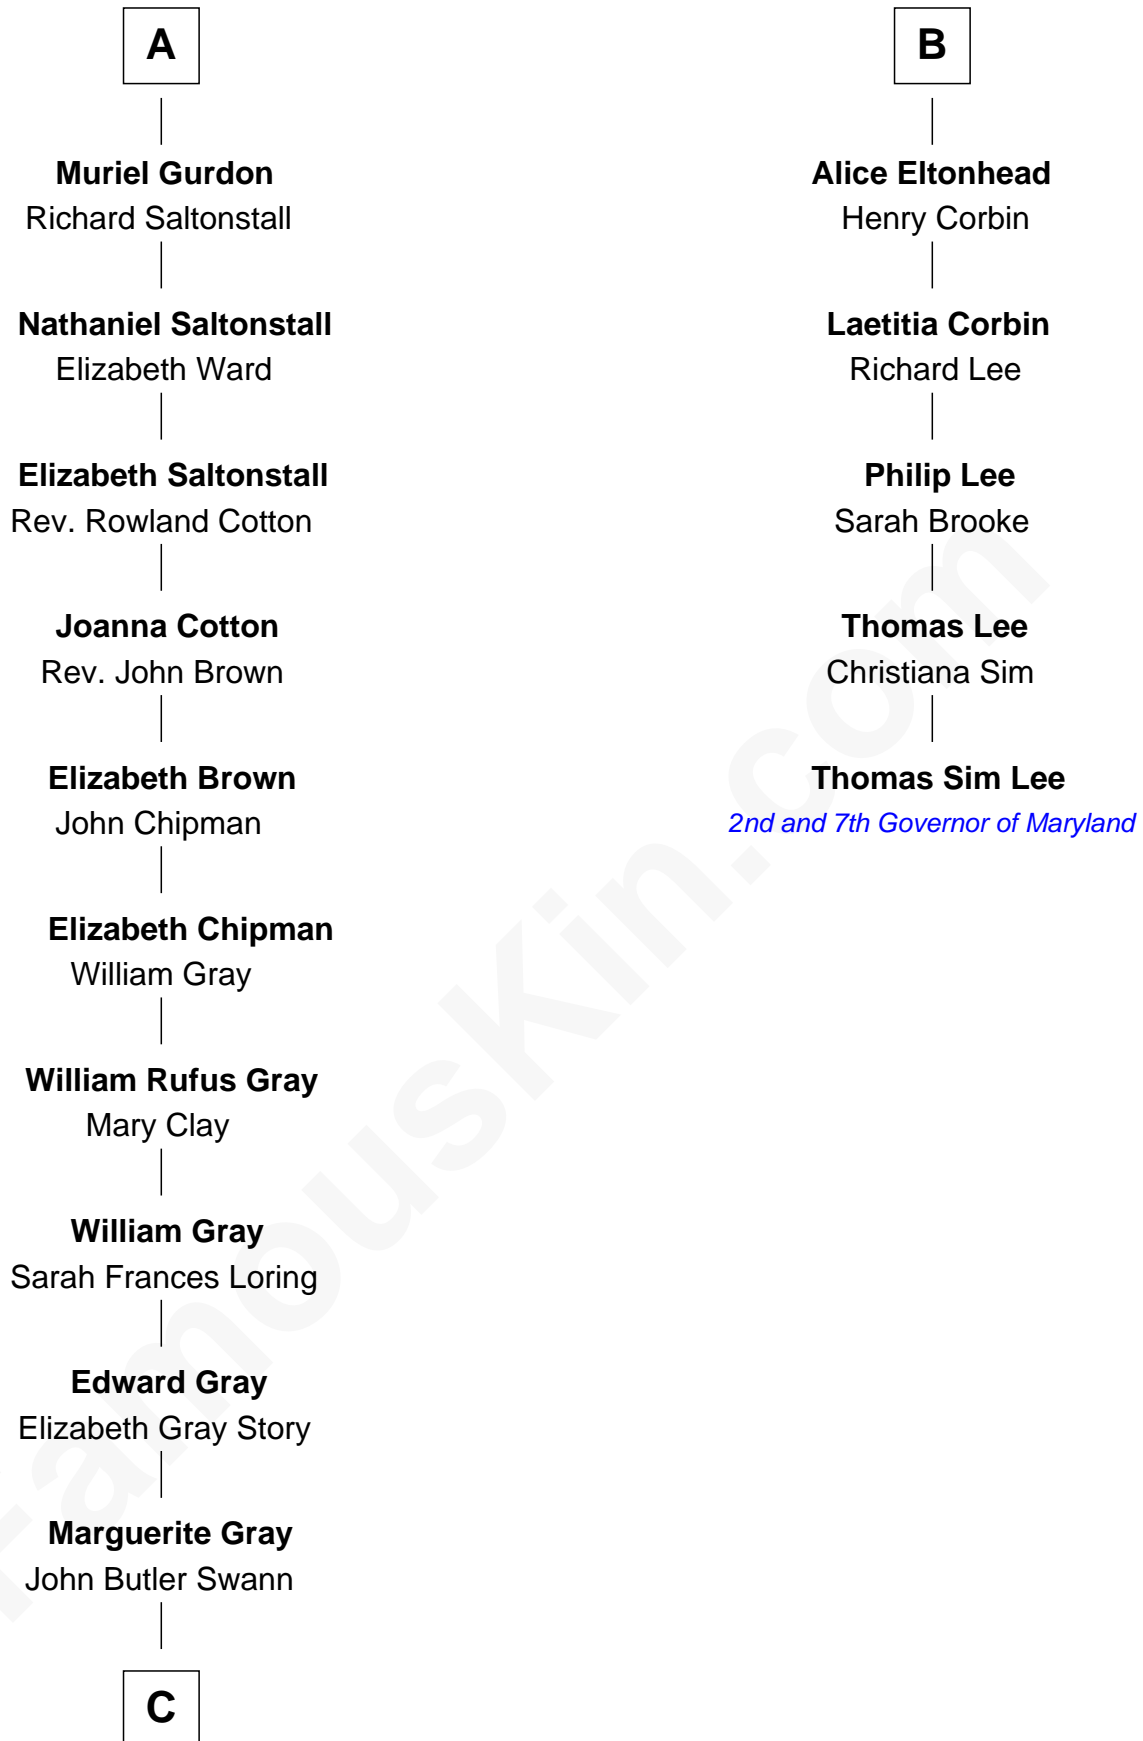

FamousKin.com

Relationship Chart of

Story Musgrave

NASA Astronaut

11th cousin 7 times removed of

Thomas Sim Lee
2nd and 7th Governor of Maryland

C

—
Marguerite Swann

Percy Musgrave

—
Story Musgrave

NASA Astronaut

FamousKin.com