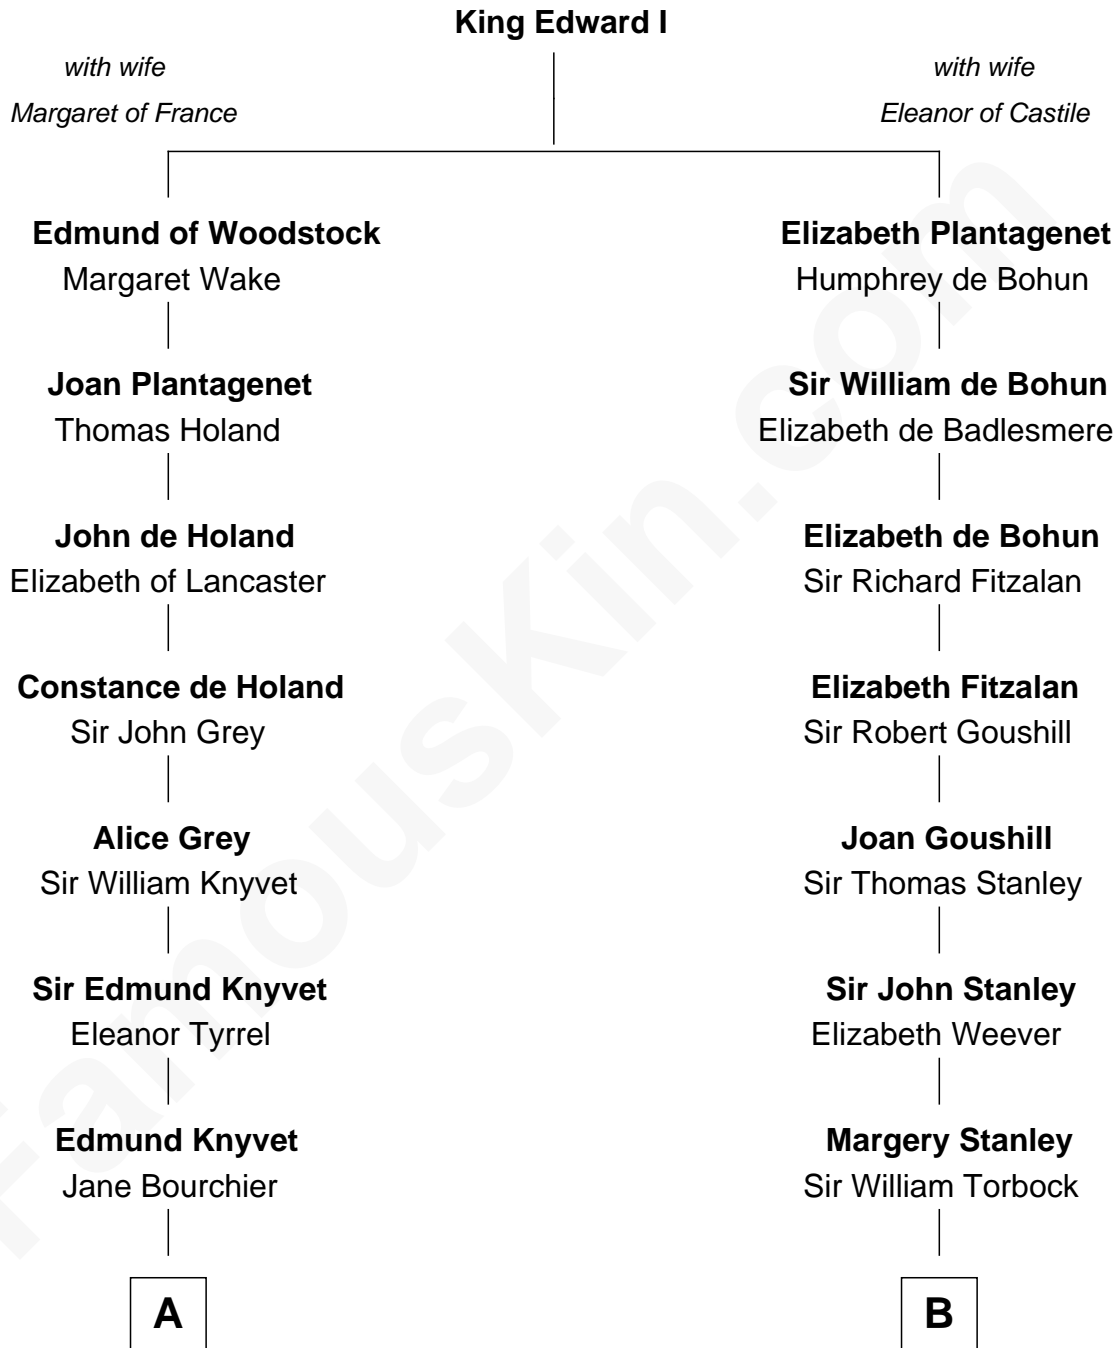

FamousKin.com

Relationship Chart of

Story Musgrave

NASA Astronaut

16th cousin 5 times removed of

Edward Lloyd V
13th Governor of Maryland

C

—
William Gray
Sarah Frances Loring

—
Edward Gray
Elizabeth Gray Story

—
Marguerite Gray
John Butler Swann

—
Marguerite Swann
Percy Musgrave

—
Story Musgrave
NASA Astronaut

FamousKin.com