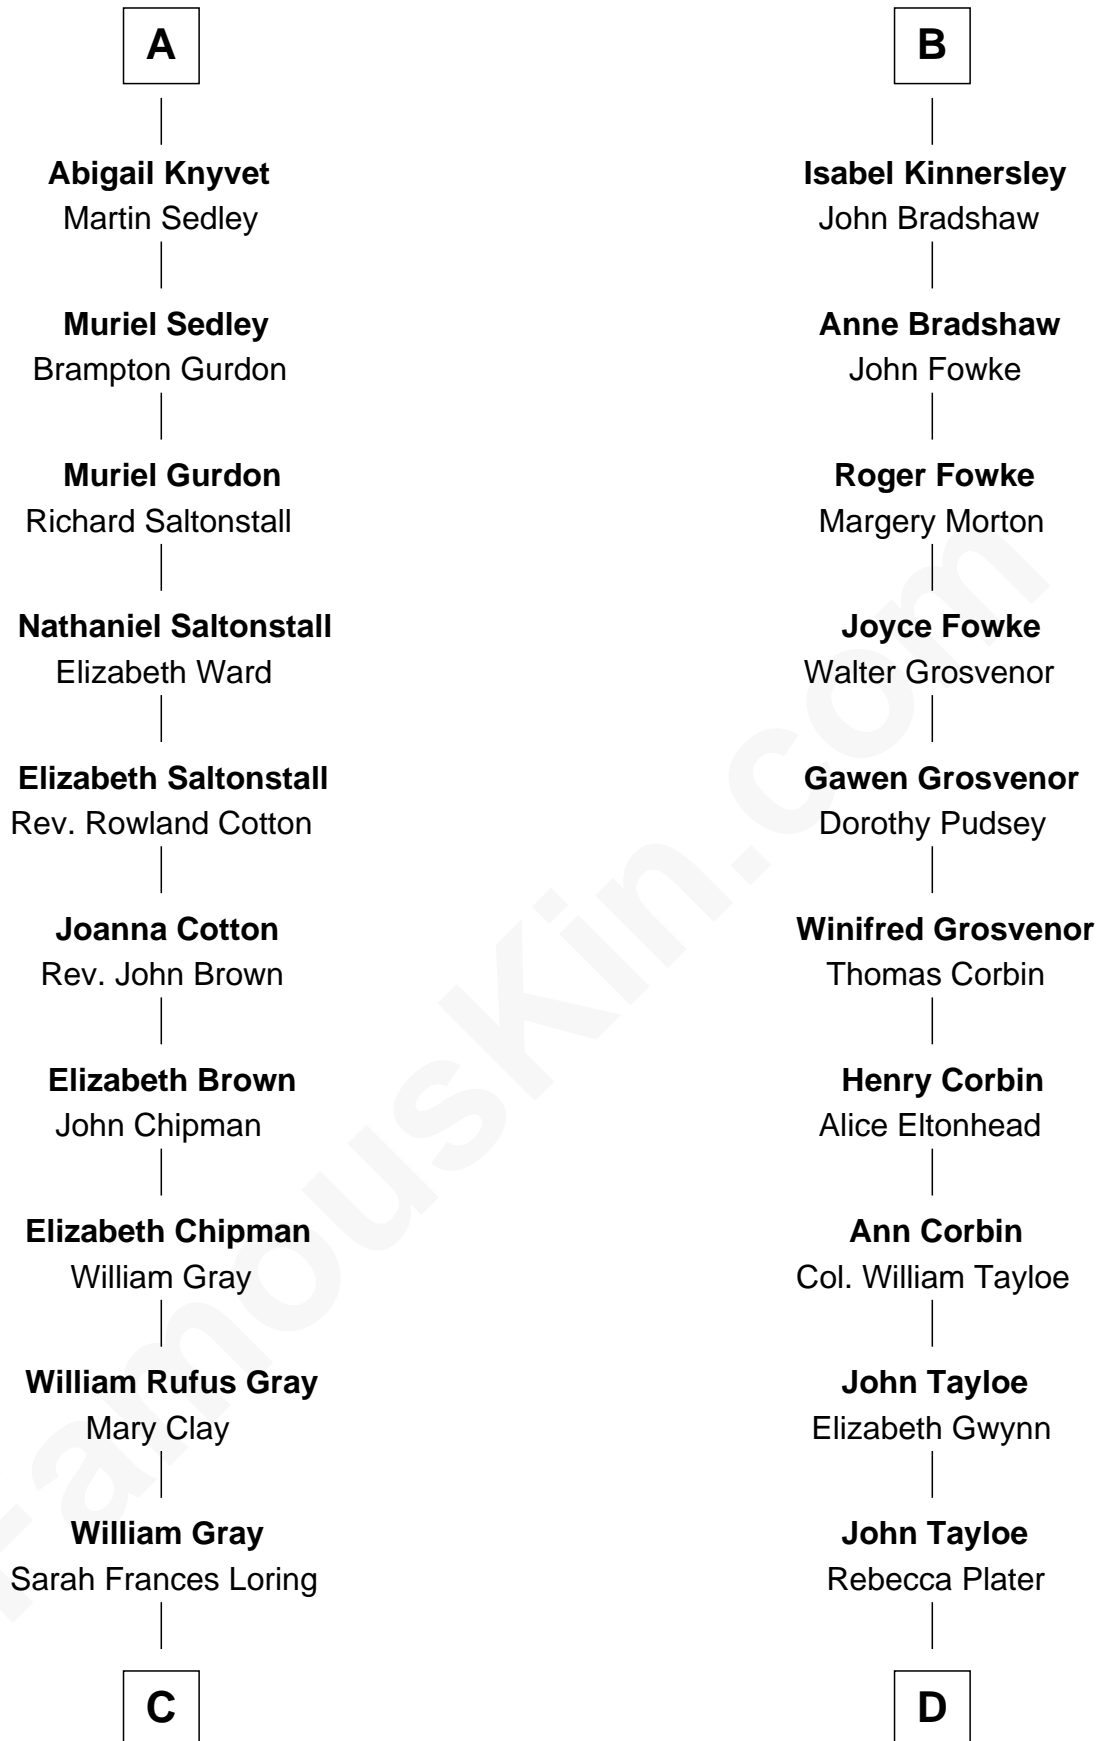

FamousKin.com Relationship Chart of

Story Musgrave

NASA Astronaut

18th cousin 2 times removed of

Edward Lloyd V

13th Governor of Maryland

Sir William de Ros
Margery de Badlesmere

Thomas de Ros
Beatrice de Stafford

Maud de Roos
John de Welles

Margaret de Ros
Sir Reynold Grey

Margery de Welles
Stephen le Scrope

Sir John Grey
Constance de Holand

Maude le Scrope
Sir Baldwin Freville

Alice Grey
Sir William Knyvet

Joyce Freville
Sir Roger Aston

Sir Edmund Knyvet
Eleanor Tyrrel

Sir Robert Aston
Isabel Brereton

Edmund Knyvet
Jane Bouchier

John Aston
Elizabeth Delves

John Knyvet
Agnes Harcourt

Margaret Aston
John Kinnersley

A

B

C

Edward Gray
Elizabeth Gray Story

Marguerite Gray
John Butler Swann

Marguerite Swann
Percy Musgrave

Story Musgrave
NASA Astronaut

D

Elizabeth Tayloe
Col. Edward Lloyd

Edward Lloyd V
13th Governor of Maryland