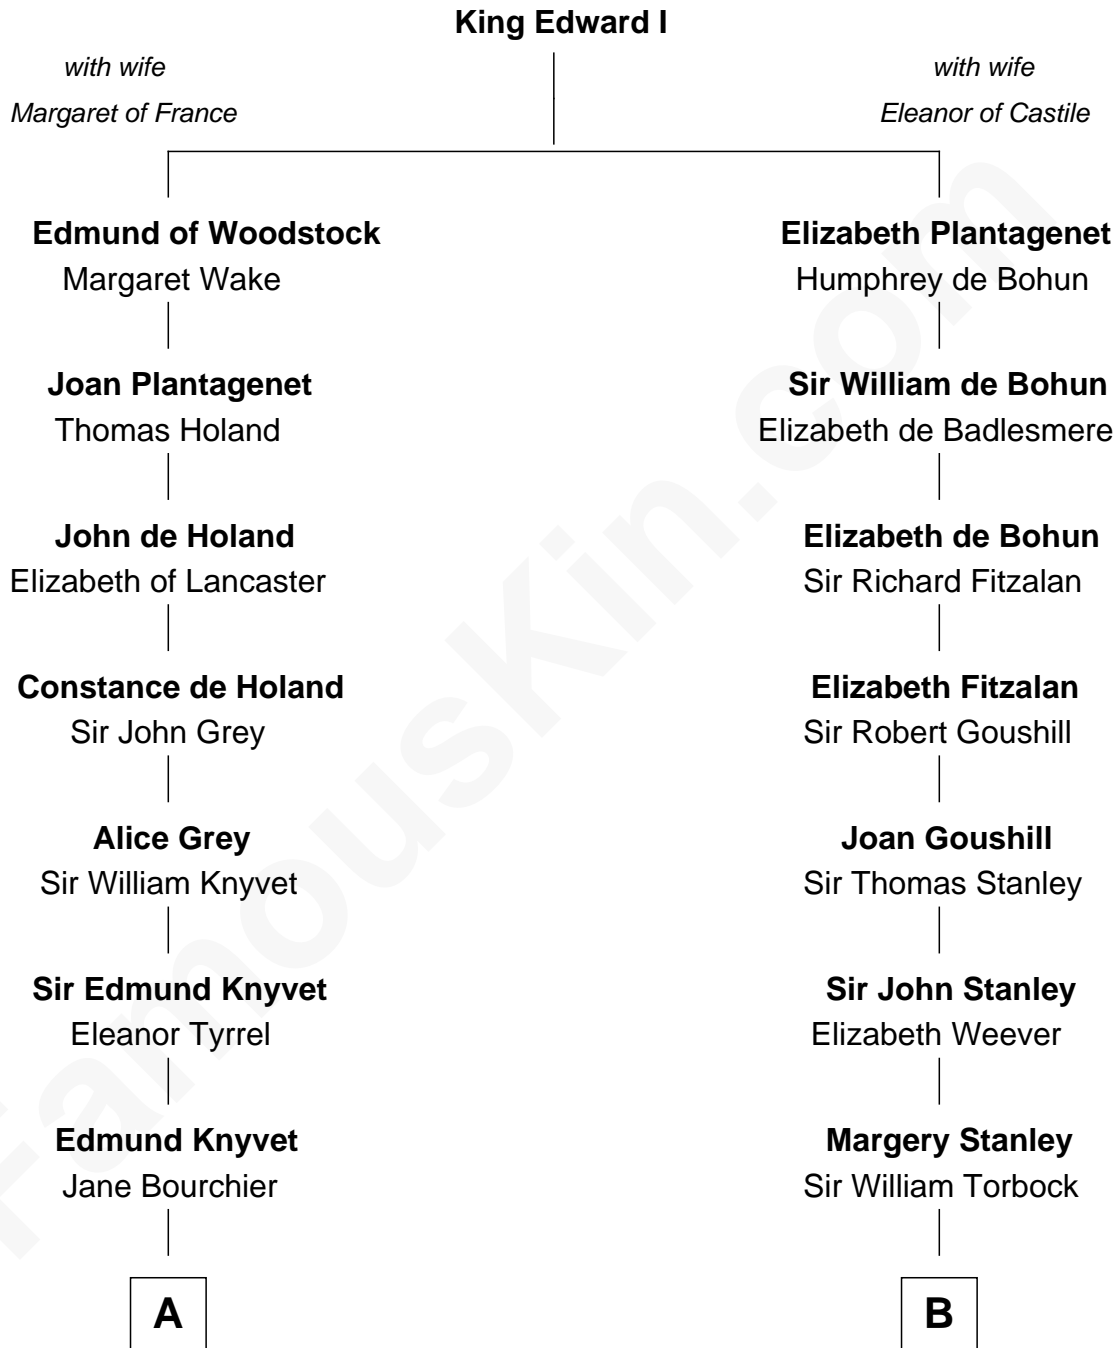

## Relationship Chart of

### Story Musgrave

NASA Astronaut

18th cousin 3 times removed of

**Henry Lloyd**  
40th Governor of Maryland

**C**

**William Gray**  
Sarah Frances Loring

**Edward Gray**  
Elizabeth Gray Story

**Marguerite Gray**  
John Butler Swann